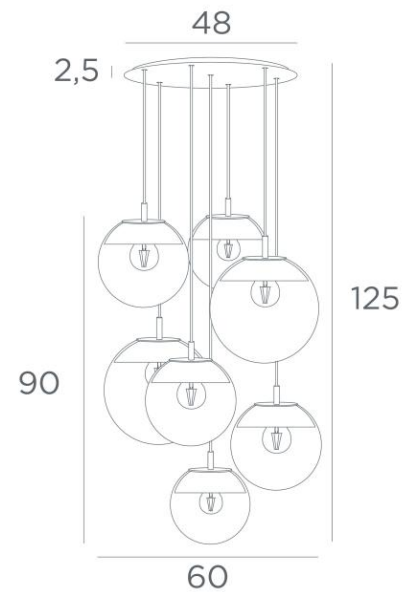

LUNA 7 ø48

LUNA 7 ø48 in structured black (code 02) +transparent glasses (code 80)

LUNA 7 ø48, all in crescents that dress every glass perfectly

Composed of a beautiful composition with glasses of different sizes, this suspension will be the attraction of your decoration

The dimmer ensures the right light intensity at any time of the day or night

LUNA 7 ø48 is simply in line with current lighting fixtures

OVERALL SIZES

H125cm Ø60cm Ceiling base 7 ø48 : Ø48 x 2,5cm

TECHNICAL DATA

The LUNA 7 ø48 suspension includes :

A ceiling base and textile cables. Other sizes are possible, see [ORDER FORM](#)

Glass closings devices, fittings (2x E14 and 5x E27) and dimmable LED bulbs

The "SPHERE" glasses are additional. Three glass colors to choose from :

transparent (80), anthracite (82) or amber (85)

Two SPHERE Small (code 4445 - Ø22cm - 1,2 kg)

Three SPHERE Medium (code 4446 - Ø25cm - 1,6 kg)

Two SPHERE Large (code 4447 - Ø30cm - 2,7 kg)

AVAILABLE METAL FINISHES AND CODES