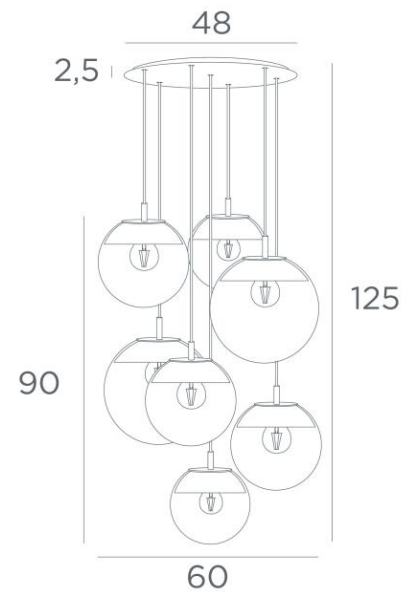

## LUNA 7 ø48

LUNA 7 ø48 in structured black (code 02) +transparent glasses (code 80)

### OVERALL SIZES

H125cm Ø60cm Ceiling base 7 ø48 : Ø48 x 2,5cm

#### The "SPHERE" glasses are additional. Four glass colors to choose from :

transparent (80), grey (89), anthracite (82) or amber (85)

Two SPHERE Small (code 4445 - Ø22cm - 1,2 kg)

Three SPHERE Medium (code 4446 - Ø25cm - 1,6 kg)

Two SPHERE Large (code 4447 - Ø30cm - 2,7 kg)