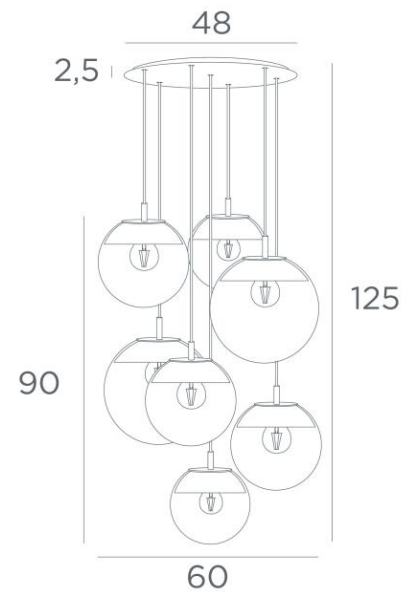

LUNA 7 ø48

LUNA 7 ø48 in structured black (code 02) +transparent glasses (code 80)

LUNA 7 ø48, all in crescents that dress every glass perfectly

Composed of a beautiful composition with glasses of different sizes, this suspension will be the attraction of your decoration

The dimmer ensures the right light intensity at any time of the day or night

LUNA 7 ø48 is simply in line with current lighting fixtures

OVERALL SIZES

H125cm Ø60cm **Ceiling base 7 ø48** : Ø48 x 2,5cm

TECHNICAL DATA

The LUNA 7 ø48 suspension includes :

A ceiling base and textile cables. Other sizes are possible, see **ORDER FORM**

Glass closings devices, fittings (2x E14 and 5x E27) and dimmable LED bulbs

The "SPHERE" glasses are additional. Four glass colors to choose from :

transparent (80), grey (89), anthracite (82) or amber (85)

Two SPHERE Small (code 4445 - Ø22cm - 1,2 kg)

Three SPHERE Medium (code 4446 - Ø25cm - 1,6 kg)

Two SPHERE Large (code 4447 - Ø30cm - 2,7 kg)

AVAILABLE METAL FINISHES AND CODES