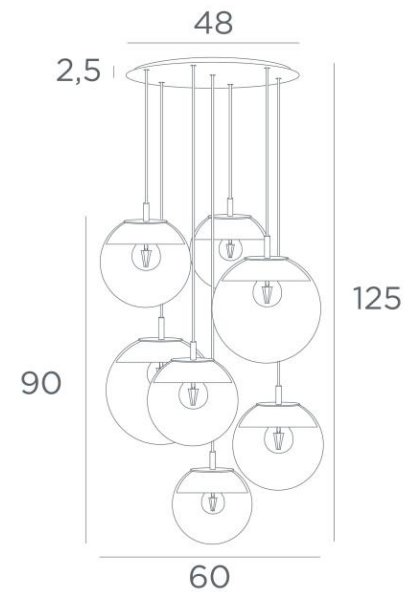

## LUNA 7 ø48

LUNA 7 ø48 in structured black (code 02) +transparent glasses (code 80)

### OVERALL SIZES

H125cm Ø60cm Ceiling base 7 ø48 : Ø48 x 2,5cm

#### The "SPHERE" glasses are additional. Four glass colors to choose from :

transparent (80), grey (89), anthracite (82) or amber (85)

Two SPHERE Small (code 4445 - Ø22cm - 1,2 kg)

Three SPHERE Medium (code 4446 - Ø25cm - 1,6 kg)

Two SPHERE Large (code 4447 - Ø30cm - 2,7 kg)