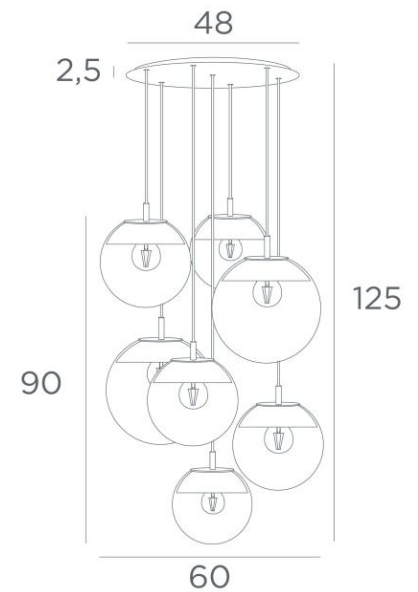

LUNA 7 ø48

LUNA 7 ø48 in structured black (code 02) +transparent glasses (code 80)

LUNA 7 ø48, all in crescents that dress every glass perfectly

Composed of a beautiful composition with glasses of different sizes, this suspension will be the attraction of your decoration

The dimmer ensures the right light intensity at any time of the day or night

LUNA 7 ø48 is simply in line with current lighting fixtures

OVERALL SIZES

H125cm Ø60cm Ceiling base 7 ø48 : Ø48 x 2,5cm

TECHNICAL DATA

The LUNA 7 ø48 suspension includes :

A ceiling base and textile cables. Other sizes are possible, see [ORDER FORM](#)

Glass closings devices, fittings (2x E14 and 5x E27) and dimmable LED bulbs

The "SPHERE" glasses are additional. Four glass colors to choose from :

transparent (80), grey (89), anthracite (82) or amber (85)

Two SPHERE Small (code 4445 - Ø22cm - 1,2 kg)

Three SPHERE Medium (code 4446 - Ø25cm - 1,6 kg)

Two SPHERE Large (code 4447 - Ø30cm - 2,7 kg)

AVAILABLE METAL FINISHES AND CODES