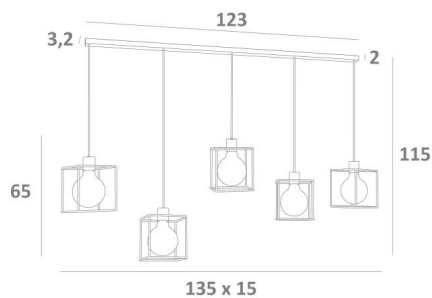

## KERMA L 5

KERMA L 5 in brushed bronze with structures in black epoxy

The combination of five bulbs of different diameters with small black structures has created a luminaire full of movement, imbalance and organized disorder. This is the originality of the **KERMA** suspension and the reason for its success

### OVERALL SIZES

H115cm L135 x 15cm

**BASE :** 123 x 3,2 x 2cm

### TECHNICAL DATA

Five E27 fittings with ring

**LED bulb Gold Ø125mm** dim code 6834 000 (option)

Dimmable suspension

The bottom of the suspension is 160cm from the floor with a ceiling height of 275cm. On request, we can adapt the cables to another ceiling height. **ORDER FORM** to be filled in

### METAL STRUCTURES AND CODES

KERMA STRUCTURE : #15 - 15 - 17cm (x5)

Code : 4999 002 (black)

Code : 4999 025 (gold)