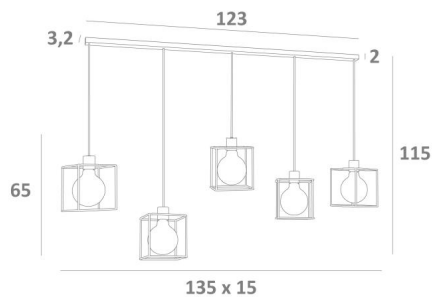

KERMA L 5

KERMA L 5 in brushed bronze with structures in black epoxy

The combination of five bulbs of different diameters with small black structures has created a luminaire full of movement, imbalance and organized disorder. This is the originality of the **KERMA** suspension and the reason for its success

KERMA L 5 is a suspension lamp that can easily be placed in a hall or above a table

OVERALL SIZES

H115cm L135 x 15cm

BASE : 123 x 3,2 x 2cm

TECHNICAL DATA

Five E27 fittings with ring

LED bulb Gold Ø125mm dim code 6834 000 (option)

Dimmable suspension

The bottom of the suspension is 160cm from the floor with a ceiling height of 275cm. On request, we can adapt the cables to another ceiling height. **ORDER FORM** to be filled in

A fixing plate for the ceiling base ([plan in PDF](#))