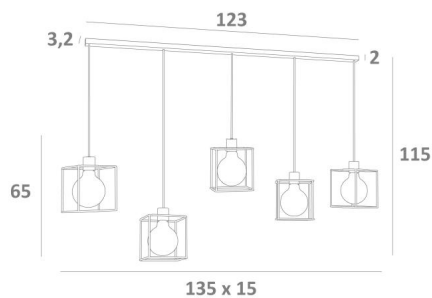

KERMA L 5

KERMA L 5 in brushed bronze with structures in black epoxy

The combination of five bulbs of different diameters with small black structures has created a luminaire full of movement, imbalance and organized disorder. This is the originality of the **KERMA** suspension and the reason for its success

KERMA L 5 is a suspension lamp that can easily be placed in a hall or above a table

OVERALL SIZES

H115cm L135 x 15cm

BASE : 123 x 3,2 x 2cm

TECHNICAL DATA

Five E27 fittings with ring

LED bulb Gold Ø125mm dim code 6834 000 (option)

Dimmable suspension

The bottom of the suspension is 160cm from the floor with a ceiling height of 275cm. On request, we can adapt the cables to another ceiling height. **ORDER FORM** to be filled in

A fixing plate for the ceiling base ([plan in PDF](#))