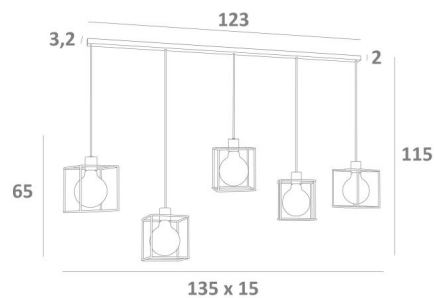

KERMA L 5

KERMA L 5 in brushed bronze with structures in black epoxy

The combination of five bulbs of different diameters with small black structures has created a luminaire full of movement, imbalance and organized disorder. This is the originality of the **KERMA** suspension and the reason for its success

KERMA L 5 is a suspension lamp that can easily be placed in a hall or above a table

OVERALL SIZES

H115cm L135 x 15cm

BASE : 123 x 3,2 x 2cm

TECHNICAL DATA

Five E27 fittings with ring

LED bulb Gold Ø125mm dim code 6834 000 (option)

Dimmable suspension

The bottom of the suspension is 160cm from the floor with a ceiling height of 275cm. On request, we can adapt the cables to another ceiling height. **ORDER FORM** to be filled in

A fixing plate for the ceiling base ([plan in PDF](#))