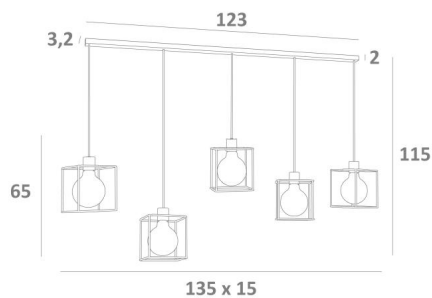

KERMA L 5

KERMA L 5 in brushed bronze with structures in black epoxy

The combination of five bulbs with small black structures has created a luminaire full of movement, imbalance and organized disorder. This is the originality of the **KERMA** suspension and the reason for its success

KERMA L 5 is a suspension lamp that can easily be placed in a hall or above a table

OVERALL SIZES

H115cm L135 x 15cm

BASE : 123 x 3,2 x 2cm

TECHNICAL DATA

Five E27 fittings with ring

LED bulb Gold Ø125mm dim code 6834 000 (option)

Dimmable suspension

The bottom of the suspension is 160cm from the floor with a ceiling height of 275cm. On request, we can adapt the cables to another ceiling height. **ORDER FORM** to be filled in

A fixing plate for the ceiling base ([plan in PDF](#))