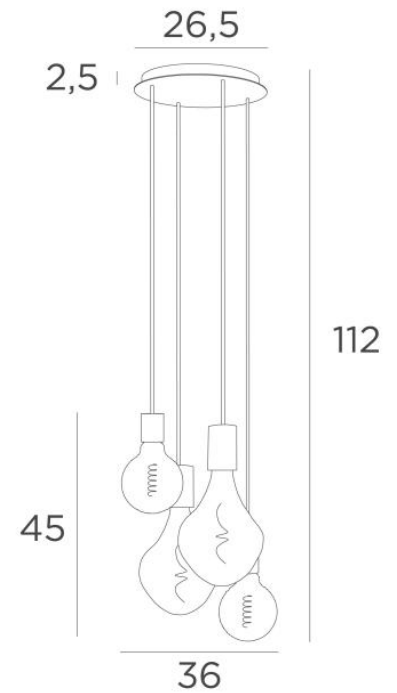

ARTEMIS M4 o26

ARTEMIS M4 o26 in brushed bronze with silver bulbs

ARTEMIS M4 o26 is a composition of two **ARTEMIS** light bulbs with two round bulbs of $\varnothing 125\text{mm}$. This allows you to create an original and highly decorative composition
This suspension will certainly be the attraction of your interior
It easily places itself in a hallway or above a table

OVERALL SIZES

H112cm - $\varnothing 36\text{cm}$

BASE : Plaque $\varnothing 26,5\text{cm}$ Boîtier $\varnothing 23,5 \times 2,5\text{cm}$

TECHNICAL DATA

Two E27 fittings with L cover and two E27 fittings with XXL cover

Silver LED bulb - dimmable - $\varnothing 125\text{mm}$ - code 6836 000 (option x2)

Silver LED bulb - dimmable - $\varnothing 165\text{mm}$ - code 6843 000 (option x2)

Gold LED bulb - dimmable - $\varnothing 125\text{mm}$ - code 6834 000 (option x2)

Gold LED bulb - dimmable - $\varnothing 165\text{mm}$ - code 6849 000 (option x2)

The bottom of the lamp is 163cm from the floor with a ceiling height of 275cm. On request, we can adapt the cables to another ceiling height, see [ORDER FORM](#)