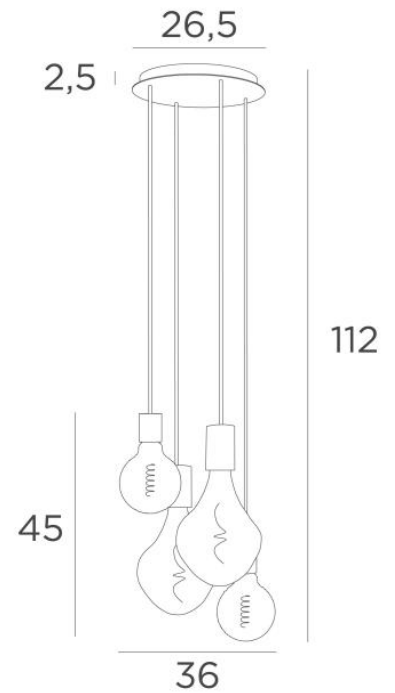

## ARTEMIS M4 o26

ARTEMIS M4 o26 in brushed bronze with silver bulbs

**ARTEMIS M4 o26** is a composition of two **ARTEMIS** light bulbs with two round bulbs of  $\varnothing 125\text{mm}$ . This allows you to create an original and highly decorative composition  
This suspension will certainly be the attraction of your interior  
It easily places itself in a hallway or above a table

### OVERALL SIZES

H112cm -  $\varnothing 36\text{cm}$

**BASE :** Plaque  $\varnothing 26,5\text{cm}$  Boîtier  $\varnothing 23,5 \times 2,5\text{cm}$

### TECHNICAL DATA

Two E27 fittings with L cover and two E27 fittings with XXL cover

**Silver LED bulb** - dimmable -  $\varnothing 125\text{mm}$  - code 6836 000 (option x2)

**Silver LED bulb** - dimmable -  $\varnothing 165\text{mm}$  - code 6843 000 (option x2)

**Gold LED bulb** - dimmable -  $\varnothing 125\text{mm}$  - code 6834 000 (option x2)

**Gold LED bulb** - dimmable -  $\varnothing 165\text{mm}$  - code 6849 000 (option x2)

The bottom of the lamp is 163cm from the floor with a ceiling height of 275cm. On request, we can adapt the cables to another ceiling height, see [ORDER FORM](#)