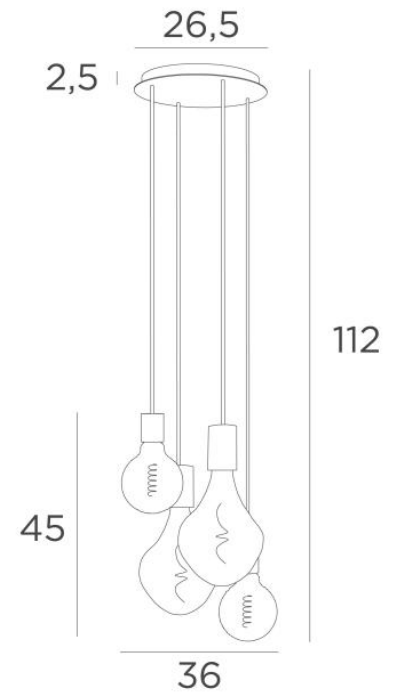

## ARTEMIS M4 o26

ARTEMIS M4 o26 in brushed bronze with silver bulbs

**ARTEMIS M4 o26** is a composition of two **ARTEMIS** light bulbs with two round bulbs of  $\varnothing 125\text{mm}$ . This allows you to create an original and highly decorative composition  
This suspension will certainly be the attraction of your interior  
It easily places itself in a hallway or above a table

### OVERALL SIZES

H112cm -  $\varnothing 36\text{cm}$

**BASE :** Plaque  $\varnothing 26,5\text{cm}$  Boîtier  $\varnothing 23,5 \times 2,5\text{cm}$

### TECHNICAL DATA

Two E27 fittings with L cover and two E27 fittings with XXL cover

**Silver LED bulb** - dimmable -  $\varnothing 125\text{mm}$  - code 6836 000 (option x2)

**Silver LED bulb** - dimmable -  $\varnothing 165\text{mm}$  - code 6843 000 (option x2)

**Gold LED bulb** - dimmable -  $\varnothing 125\text{mm}$  - code 6834 000 (option x2)

**Gold LED bulb** - dimmable -  $\varnothing 165\text{mm}$  - code 6849 000 (option x2)

The bottom of the lamp is 163cm from the floor with a ceiling height of 275cm. On request, we can adapt the cables to another ceiling height, see [ORDER FORM](#)