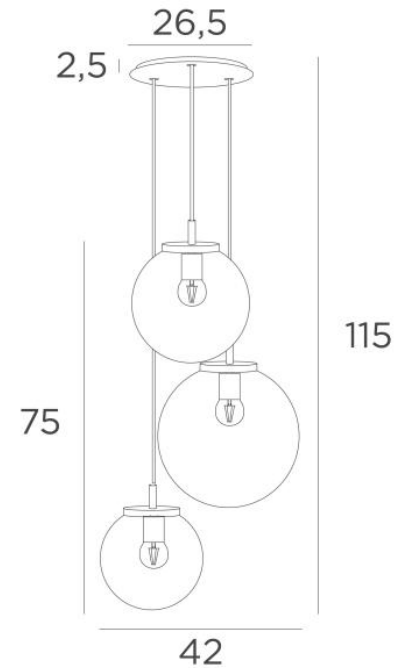

FORYOU 3 o26

FORYOU 3 o26 in brushed bronze (code 29) with anthracite glasses (code 82)

FORYOU 3 o26 is a beautiful composition of glasses of different sizes, each glass perfectly closed, with elegance and right proportions

OVERALL SIZES

H115cm Ø42cm **Ceiling base 3 o26 : Ø26,5 x 2,5cm**

TECHNICAL DATA

The FORYOU 3 o26 suspension includes :

A ceiling base and textile cables. Other sizes are possible, see [ORDER FORM](#)

Glass closings devices, E27 fittings and dimmable LED bulbs

The "SPHERE" glasses are additional. Four glass colors to choose from :

transparent (80), grey (89), anthracite (82) or amber (85)

One SPHERE Small (code 4445 - Ø22cm - 1,2 kg)

One SPHERE Medium (code 4446 - Ø25cm - 1,6 kg)

One SPHERE Large (code 4447 - Ø30cm - 2,7 kg)

AVAILABLE METAL FINISHES AND CODES

02 - Structured black - 4452 002

25 - Brushed brass - 4452 025

28 - Light bronze - 4452 028

29 - Brushed bronze - 4452 029