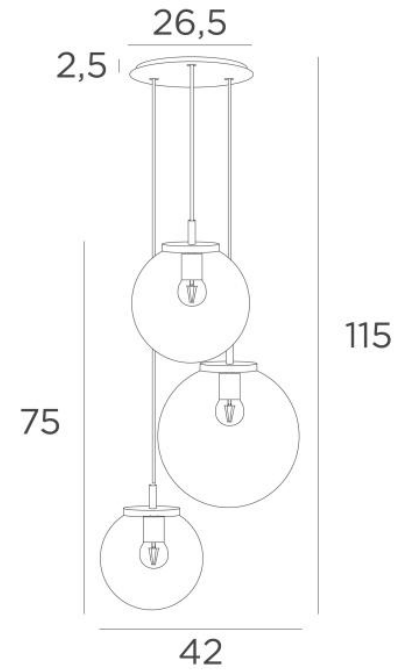

FORYOU 3 o26

FORYOU 3 o26 in brushed bronze (code 29) with anthracite glasses (code 82)

FORYOU 3 o26 is a beautiful composition of glasses of different sizes, each glass perfectly closed, with elegance and right proportions

OVERALL SIZES

H115cm Ø42cm Ceiling base 3 o26 : Ø26,5 x 2,5cm

TECHNICAL DATA

The FORYOU 3 o26 suspension includes :

A ceiling base and textile cables. Other sizes are possible, see [ORDER FORM](#)

Glass closings devices, E27 fittings and dimmable LED bulbs

The "SPHERE" glasses are additionnal. Four glass colors to choose from :

transparent (80), grey (89), anthracite (82) or amber (85)

One SPHERE Small (code 4445 - Ø22cm - 1,2 kg)

One SPHERE Medium (code 4446 - Ø25cm - 1,6 kg)

One SPHERE Large (code 4447 - Ø30cm - 2,7 kg)

AVAILABLE METAL FINISHES AND CODES

02 - Structured black - 4452 002

25 - Brushed brass - 4452 025

28 - Light bronze - 4452 028

29 - Brushed bronze - 4452 029

LIGHTING COLLECTION