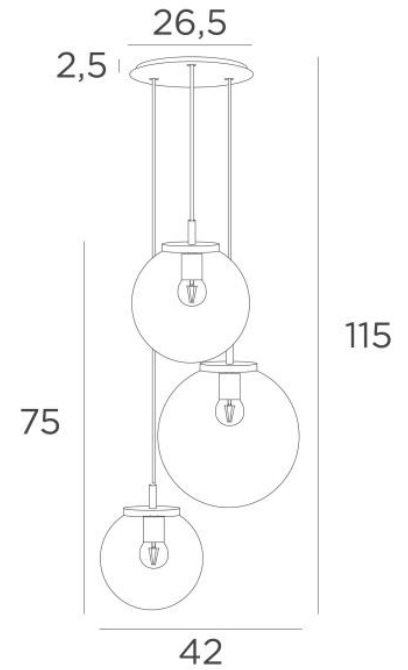

FORYOU 3 o26 is a beautiful composition of glasses of different sizes, each glass perfectly closed, with elegance and right proportions

To be placed in a hall or above a table and if controlled by a dimmer, it will give the right brightness for every moment of the day or evening

FORYOU 3 o26 will be the attraction of your decoration and is just in line with the current lights

OVERALL SIZES

H115cm Ø42cm **Ceiling base 3 o26 : Ø26,5 x 2,5cm**

TECHNICAL DATA

The FORYOU 3 o26 suspension includes :

A ceiling base and textile cables. Other sizes are possible, see [ORDER FORM](#)

Glass closings devices, E27 fittings and dimmable LED bulbs

The "SPHERE" glasses are additional. Four glass colors to choose from :

transparent (80), grey (89), anthracite (82) or amber (85)

One SPHERE Small (code 4445 - Ø22cm - 1,2 kg)

One SPHERE Medium (code 4446 - Ø25cm - 1,6 kg)

One SPHERE Large (code 4447 - Ø30cm - 2,7 kg)

AVAILABLE METAL FINISHES AND CODES

02 - Structured black - 4452 002

25 - Brushed brass - 4452 025

28 - Light bronze - 4452 028

29 - Brushed bronze - 4452 029

E14

E27

ONLY
LED BULB

LED
BULB
INCLUDED

LIGHTING COLLECTION