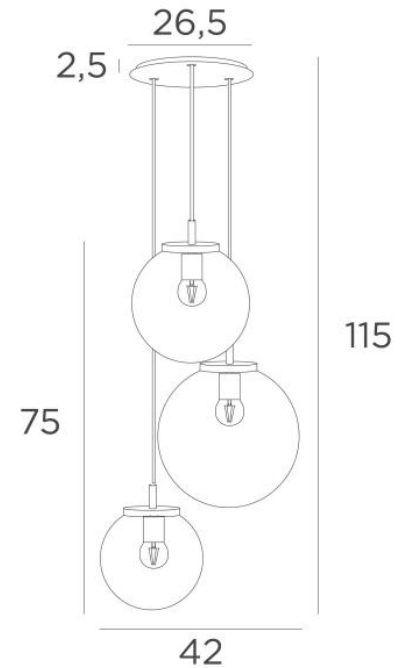

FORYOU 3 o26

FORYOU 3 o26 in brushed bronze (code 29) with anthracite glasses (code 82)

FORYOU 3 o26 is a beautiful composition of glasses of different sizes, each glass perfectly closed, with elegance and right proportions

OVERALL SIZES

H115cm Ø42cm **Ceiling base 3 o26** : Ø26,5 x 2,5cm

TECHNICAL DATA

The FORYOU 3 o26 suspension includes :

A ceiling base and textile cables. Other sizes are possible, see [ORDER FORM](#)

Glass closings devices, E27 fittings and dimmable LED bulbs

The "SPHERE" glasses are additional. Four glass colors to choose from :

transparent (80), grey (89), anthracite (82) or amber (85)

One SPHERE Small (code 4445 - Ø22cm - 1,2 kg)

One SPHERE Medium (code 4446 - Ø25cm - 1,6 kg)

One SPHERE Large (code 4447 - Ø30cm - 2,7 kg)

AVAILABLE METAL FINISHES AND CODES

02 - Structured black - 4452 002

25 - Brushed brass - 4452 025

28 - Light bronze - 4452 028

29 - Brushed bronze - 4452 029

LIGHTING COLLECTION