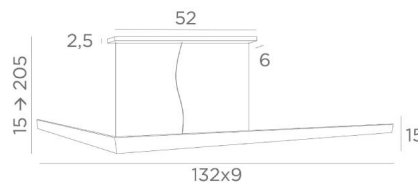

LUNGA # in light bronze

LUNGA is a superb suspension lamp, designed by Nicolas GALAND, a talented Belgian designer. Solid brass lamp.

Its triangular structure allows light to pass through three thin slits, giving a specific identity to the space while retaining visual perfection and lightness

This suspension is dimmable with the DALI interface (optional module)

We offer this version, with steel cables and a rectangular base for placement on a normal ceiling

OVERALL SIZES

H15cm→205cm L132 x 9cm

BASE : 52 x 6 x 2,5cm

TECHNICAL DATA

Strips LED - 2700°K

Consumption : 45,95W

Brightness : 3809lm

Driver : 220V-240V / 50-60Hz / 50W

Only dimmable with a DALI interface (optional module)

Two steel cables (2m)

One transparent electrical cable 2x0,75mm² (2m)

INSTALLATION

The ceiling base contains the driver, the electrical connections and the fixings to place the steel cables
On request, longer cables are available

This suspension is also available for false ceilings, see [LUNGA ø](#)

AVAILABLE METAL FINISHES AND CODES

25 - Brushed brass - 4681 025

28 - Light bronze - 4681 028

29 - Brushed bronze - 4681 029

HEIGHT
ADJUSTABLE

LED
INTEGRATED

2700°K

LED
DRIVER

LIGHTING COLLECTION