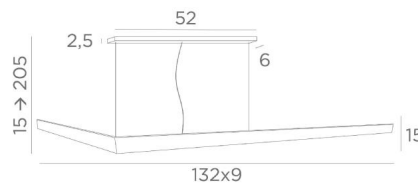

LUNGA # in light bronze