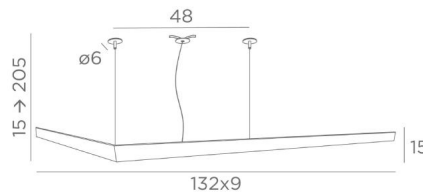

LUNGA ø in light bronze

LUNGA is a superb suspension lamp, designed by Nicolas GALAND, a talented Belgian designer. Solid brass lamp.

Its triangular structure allows light to pass through three thin slits, giving a specific identity to the space while retaining visual perfection and lightness

This suspension is dimmable with the DALI interface (optional module)

We offer this version, with steel cables for placement on a false ceiling

OVERALL SIZES

H15cm→205cm L132 x 9cm Ø6cm (x3)

TECHNICAL DATA

Strips LED - 2700°K

Consumption : 45,95W

Brightness : 3809lm

Driver : 220V-240V / 50-60Hz / 50W

Only dimmable with a DALI interface (optional module)

Two steel cables (2m)

One transparent electrical cable 2x0,75mm² (2m)

INSTALLATION ON FALSE CEILING

Two fixings each with three anchor points to place the two steel cables

A ø50mm round cutout in the false ceiling for the driver

The cover with clips to close this opening and from which the power cable comes out

This suspension is also available with a rectangular ceiling base to accommodate the driver and cable attachments. See **LUNGA #**. This is suitable for any other ceiling

AVAILABLE METAL FINISHES AND CODES

25 - Brushed brass - 4680 025

28 - Light bronze - 4680 028

29 - Brushed bronze - 4680 029