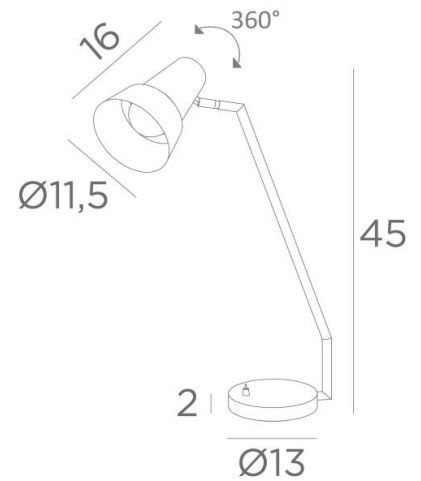

Prachtige bureaulamp met een eigentijds design.
Elegantie, manoeuvreerbaarheid en kleine ruimte zijn de troeven van deze leeslamp.
De aangeboden afwerkingen zijn allemaal opmerkelijk.

OVERALL SIZES

H45cm L31cm

BASE

Solid brass base : Ø13 x 2cm

TECHNICAL DATA

One E27 fitting

The cupola can be rotated 360° from right to left and 40° from front to back

Cupola dimensions : Ø11,5cm L16cm

Switch on the base

Mandatory use of a LED bulb (safety)

AVAILABLE METAL FINISHES AND CODES

02 - Structured black - 2645 002

28 - Light bronze - 2645 028

29 - Brushed bronze - 2645 029

ONLY
LED BULB

SWITCH
ON
CABLE