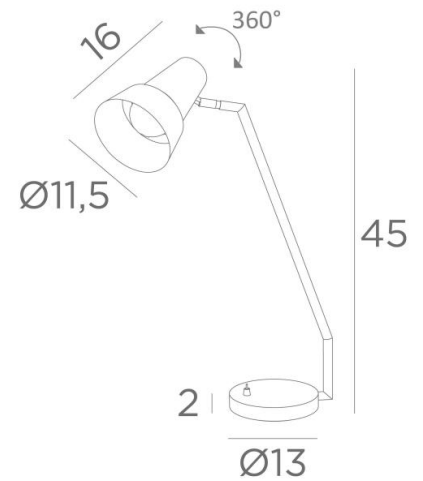

Prachtige bureaulamp met een eigentijds design.
Elegantie, manoeuvreerbaarheid en kleine ruimte zijn de troeven van deze leeslamp.
De aangeboden afwerkingen zijn allemaal opmerkelijk.

OVERALL SIZES

H45cm L31cm

BASE

Solid brass base : Ø13 x 2cm

TECHNICAL DATA

One E27 fitting

The cupola can be rotated 360° from right to left and 40° from front to back

Cupola dimensions : Ø11,5cm L16cm

Switch on the base

Mandatory use of a LED bulb (safety)

AVAILABLE METAL FINISHES AND CODES

02 - Structured black - 2645 002

28 - Light bronze - 2645 028

29 - Brushed bronze - 2645 029

ONLY
LED BULB

SWITCH
ON
CABLE