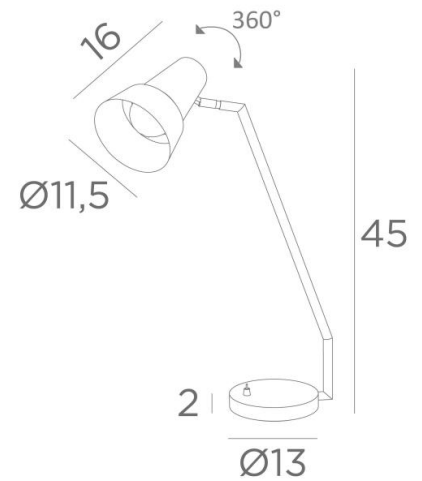

SEVILLA

Prachtige bureaulamp met een eigentijds design.
Elegantie, manoeuvreerbaarheid en kleine ruimte zijn de troeven van deze leeslamp.
De aangeboden afwerkingen zijn allemaal opmerkelijk.

OVERALL SIZES

H45cm L31cm

BASE

Solid brass base : Ø13 x 2cm

TECHNICAL DATA

One E27 fitting

The cupola can be rotated 360° from right to left and 40° from front to back

Cupola dimensions : Ø11,5cm L16cm

Switch on the base

Mandatory use of a LED bulb (safety)

AVAILABLE METAL FINISHES AND CODES

02 - Structured black - 2645 002

28 - Light bronze - 2645 028

29 - Brushed bronze - 2645 029