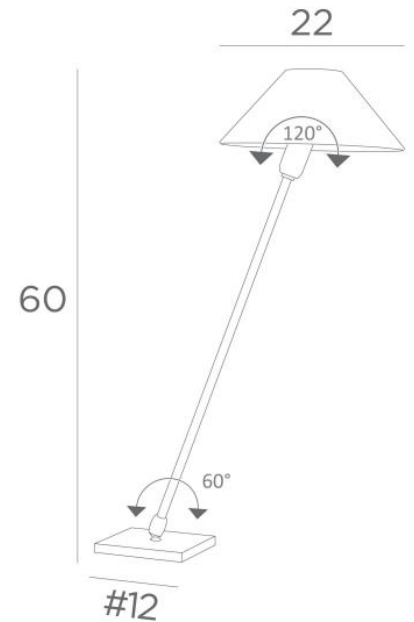

## TANIS 2

TANIS 2 in brushed bronze with conical lampshade in Bristol (material from category 1)

**TANIS 2** is a table or bedside lamp with a round conical lampshade

A double originality : its swivel arm and its mobile lampshade

### OVERALL SIZES

H60cm Ø22cm

### BASE

Solid brass base : #12 x 1cm

### LAMPSHADE : SIZES & CODE

Ø6 - 22 - 12cm

Code: 2182 + fabric code

We propose more than 150 materials/colors for lampshades.