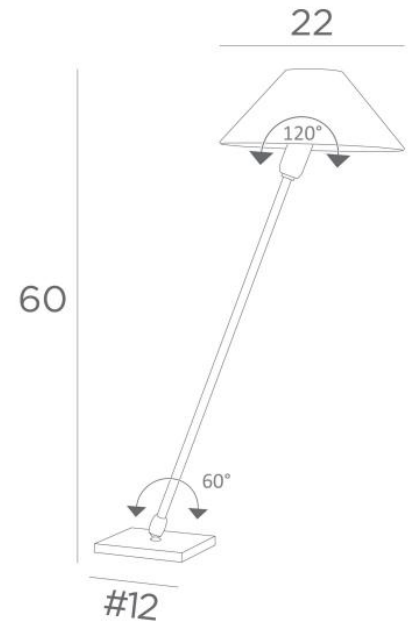

TANIS 2

TANIS 2 in brushed bronze with conical lampshade in Bristol (material from category 1)

TANIS 2 is a table or bedside lamp with a round conical lampshade

A double originality : its swivel arm and its mobile lampshade

The lampshade has an attachment that allows to turn the lampshade around a small round bulb to give her different orientations

Elegance and compactness are the main assets of this luminaire

To make the lampshade, that will filter the light of the bulb while creating a nice and warm atmosphere, we offer you a large choice of colors, fabrics and materials

TANIS exists in two sizes

OVERALL SIZES

H60cm Ø22cm

BASE

Solid brass base : #12 x 1cm

TECHNICAL DATA

E14 fitting

Switch on the cable

AVAILABLE METAL FINISHES AND CODES

25 - Brushed brass - 2182 025

29 - Brushed bronze - 2182 029

LAMPSHADE : SIZES & CODE

Ø6 - 22 - 12cm

Code: 2182 + fabric code

We propose more than 180 fabrics/materials/colors for lampshades