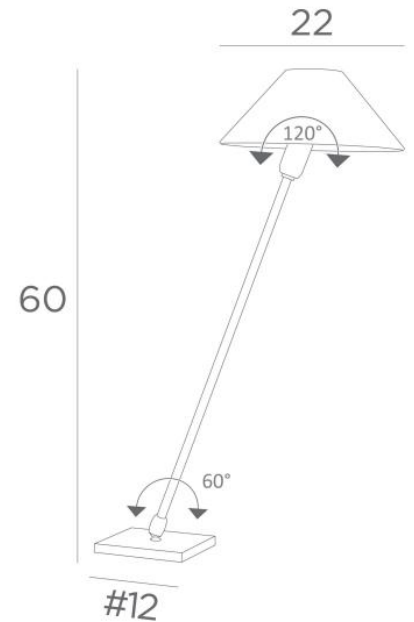

TANIS 2

TANIS 2 in brushed bronze with conical lampshade in Bristol (material from category 1)

TANIS 2 is a table or bedside lamp with a round conical lampshade

A double originality : its swivel arm and its mobile lampshade

The lampshade has an attachment that allows to turn the lampshade around a small round bulb to give her different orientations

Elegance and compactness are the main assets of this luminaire

To make the lampshade, that will filter the light of the bulb while creating a nice and warm atmosphere, we offer you a large choice of colors, fabrics and materials

TANIS exists in two sizes

OVERALL SIZES

H60cm Ø22cm

BASE

Solid brass base : #12 x 1cm

TECHNICAL DATA

E14 fitting

Switch on the cable

AVAILABLE METAL FINISHES AND CODES

29 - Brushed bronze - 2182 029

LAMPSHADE : SIZES & CODE

Ø6 - 22 - 12cm

Code: 2182 + fabric code

We propose more than 150 materials/colors for lampshades.