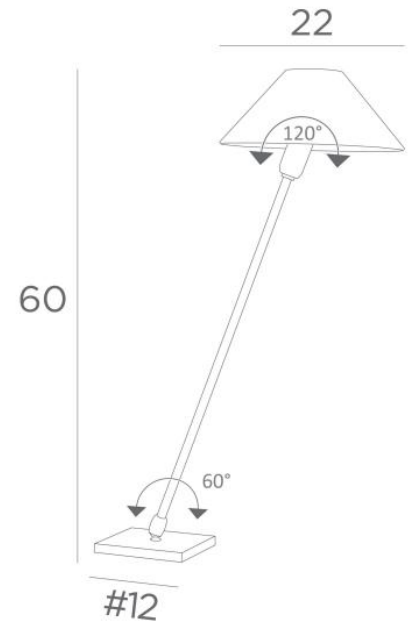

TANIS 2

TANIS 2 in brushed bronze with conical lampshade in Bristol (material from category 1)

TANIS 2 is a table or bedside lamp with a round conical lampshade

A double originality : its swivel arm and its mobile lampshade

The lampshade has an attachment that allows to turn the lampshade around a small round bulb to give her different orientations

Elegance and compactness are the main assets of this luminaire

To make the lampshade, that will filter the light of the bulb while creating a nice and warm atmosphere, we offer you a large choice of colors, fabrics and materials

TANIS exists in two sizes

OVERALL SIZES

H60cm Ø22cm

BASE

Solid brass base : #12 x 1cm

TECHNICAL DATA

E14 fitting

Switch on the cable

AVAILABLE METAL FINISHES AND CODES

25 - Brushed brass - 2182 025

28 - Light bronze - 2182 028

29 - Brushed bronze - 2182 029

LAMPSHADE : SIZES & CODE

Ø6 - 22 - 12cm

Code: 2182 + fabric code

We propose more than 180 fabrics/materials/colors for lampshades