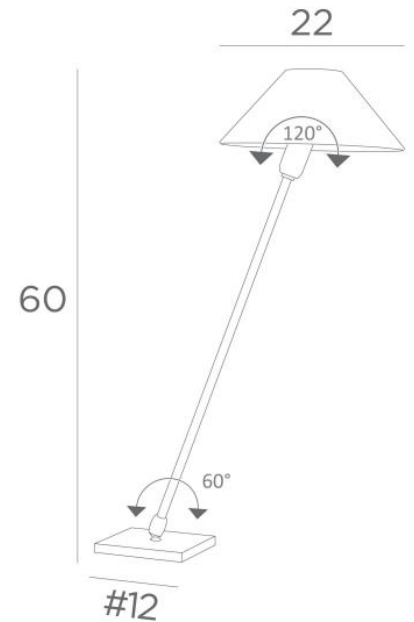

TANIS 2

TANIS 2 in brushed bronze with conical lampshade in Bristol (material from category 1)

TANIS 2 is a table or bedside lamp with a round conical lampshade

A double originality : its swivel arm and its mobile lampshade

The lampshade has an attachment that allows to turn the lampshade around a small round bulb to give her different orientations

Elegance and compactness are the main assets of this luminaire

To make the lampshade, that will filter the light of the bulb while creating a nice and warm atmosphere, we offer you a large choice of colors, fabrics and materials

TANIS exists in two sizes

OVERALL SIZES

H60cm Ø22cm

BASE

Solid brass base : #12 x 1cm

TECHNICAL DATA

E14 fitting

Switch on the cable

AVAILABLE METAL FINISHES AND CODES

25 - Brushed brass - 2182 025

28 - Light bronze - 2182 028

29 - Brushed bronze - 2182 029

LAMPSHADE : SIZES & CODE

Ø6 - 22 - 12cm

Code: 2182 + fabric code

We propose more than 150 materials/colors for lampshades.