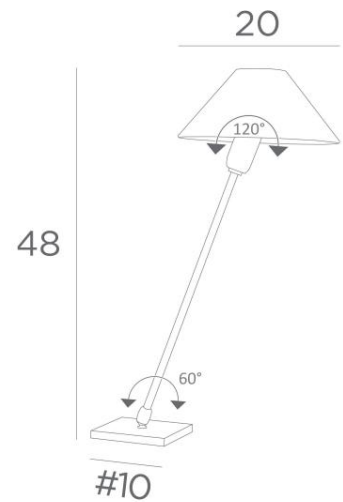

TANIS 1

TANIS 1 in brushed bronze with conical lampshade in Coton Groseille (fabric from category 1)

TANIS 1 is a table or bedside lamp with a round conical lampshade

A double originality : its swivel arm and its mobile lampshade

TANIS exists in two sizes

OVERALL SIZES

H48cm Ø20cm

BASE

Solid brass base : #10 x 1cm

TECHNICAL DATA

E14 fitting

Switch on the cable

AVAILABLE METAL FINISHES AND CODES

25 - Brushed brass - 2181 025

28 - Light bronze - 2181 028

29 - Brushed bronze - 2181 029

LAMPSHADE : SIZES & CODE

Ø6 - 20 - 11cm

Code: 2181 + fabric code

We propose more than 180 fabrics/materials/colors for lampshades