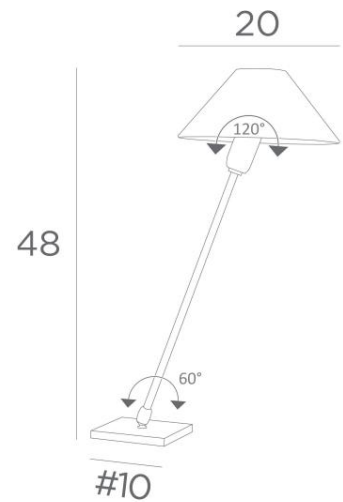

TANIS 1

TANIS 1 in brushed bronze with conical lampshade in Coton Groseille (fabric from category 1)

TANIS 1 is a table or bedside lamp with a round conical lampshade

A double originality : its swivel arm and its mobile lampshade

TANIS exists in two sizes

OVERALL SIZES

H48cm Ø20cm

BASE

Solid brass base : #10 x 1cm

TECHNICAL DATA

E14 fitting

Switch on the cable

AVAILABLE METAL FINISHES AND CODES

25 - Brushed brass - 2181 025

29 - Brushed bronze - 2181 029

LAMP SHADE : SIZES & CODE

Ø6 - 20 - 11cm

Code: 2181 + fabric code

We propose more than 180 fabrics/materials/colors for lampshades