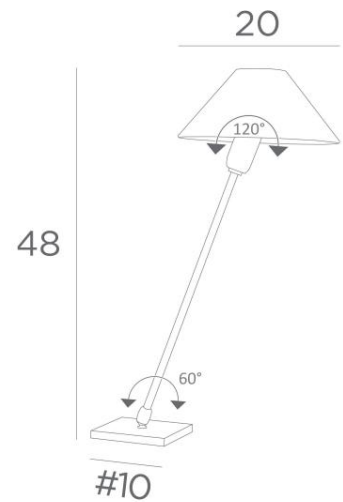

TANIS 1

TANIS 1 in brushed bronze with conical lampshade in Coton Groseille (fabric from category 1)

TANIS 1 is a table or bedside lamp with a round conical lampshade

A double originality : its swivel arm and its mobile lampshade

TANIS exists in two sizes

OVERALL SIZES

H48cm Ø20cm

BASE

Solid brass base : #10 x 1cm

TECHNICAL DATA

E14 fitting

Switch on the cable

AVAILABLE METAL FINISHES AND CODES

25 - Brushed brass - 2181 025

28 - Light bronze - 2181 028

29 - Brushed bronze - 2181 029

LAMP SHADE : SIZES & CODE

Ø6 - 20 - 11cm

Code: 2181 + fabric code

We propose more than 180 fabrics/materials/colors for lampshades