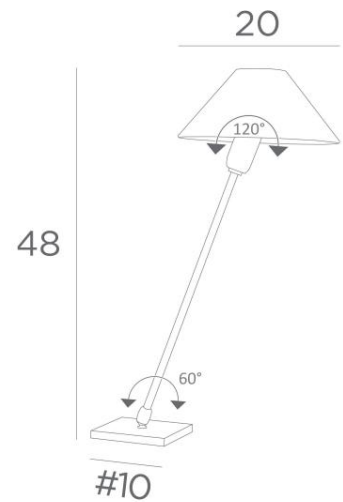

TANIS 1

TANIS 1 in brushed bronze with conical lampshade in Coton Groseille (fabric from category 1)

TANIS 1 is a table or bedside lamp with a round conical lampshade

A double originality : its swivel arm and its mobile lampshade

TANIS exists in two sizes

OVERALL SIZES

H48cm Ø20cm

BASE

Solid brass base : #10 x 1cm

TECHNICAL DATA

E14 fitting

Switch on the cable

AVAILABLE METAL FINISHES AND CODES

29 - Brushed bronze - 2181 029

LAMPSHADE : SIZES & CODE

Ø6 - 20 - 11cm

Code: 2181 + fabric code

We propose more than 150 materials/colors for lampshades.