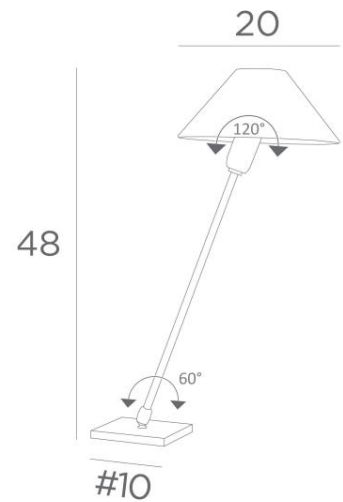

TANIS 1

TANIS 1 in brushed bronze with conical lampshade in Coton Groseille (fabric from category 1)

TANIS 1 is a table or bedside lamp with a round conical lampshade

A double originality : its swivel arm and its mobile lampshade

TANIS exists in two sizes

OVERALL SIZES

H48cm Ø20cm

BASE

Solid brass base : #10 x 1cm

TECHNICAL DATA

E14 fitting

Switch on the cable

AVAILABLE METAL FINISHES AND CODES

25 - Brushed brass - 2181 025

28 - Light bronze - 2181 028

29 - Brushed bronze - 2181 029

LAMP SHADE : SIZES & CODE

Ø6 - 20 - 11cm

Code: 2181 + fabric code

We propose more than 150 materials/colors for lampshades.