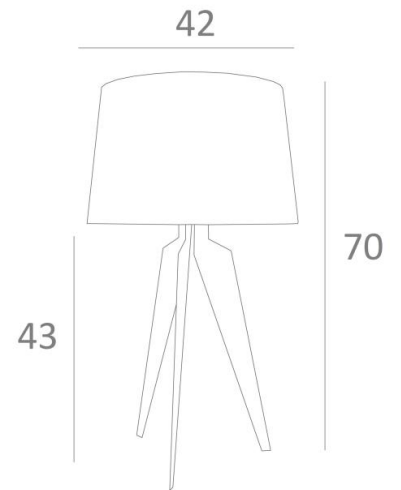

ALBI 2

ALBI 2 in light bronze with lampshade in Bombay Champagne (fabric from category 1)

Large table light with a round conical lampshade

ALBI 2 is distinguished by the stylized curve of its three supports. Innovative design, generous shapes and successful proportions. An elegant lamp that will bring a beautiful presence in your decoration and is proposed with a choice of finishes all remarkable

This table light exists in a smaller model

OVERALL SIZES

H70cm Ø42cm

TECHNICAL DATA

E27 fitting with ring

Switch on the cable

AVAILABLE METAL FINISHES AND CODES

25 - Brushed brass - 2165 025

28 - Light bronze - 2165 028

29 - Brushed bronze - 2165 029

LAMPSHADE : SIZES & CODE

Ø36 - 42 - 27cm

Code: 2165 + fabric code

We propose more than 150 materials/colors for lampshades.