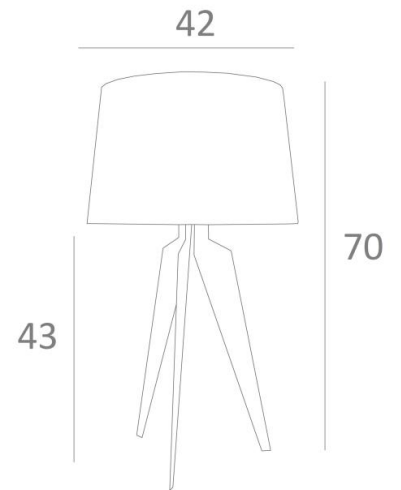

ALBI 2

ALBI 2 in light bronze with lampshade in Bombay Champagne (fabric from category 1)

Large table light with a round conical lampshade

ALBI 2 is distinguished by the stylized curve of its three supports. Innovative design, generous shapes and successful proportions. An elegant lamp that will bring a beautiful presence in your decoration and is proposed with a choice of finishes all remarkable

This table light exists in a smaller model

OVERALL SIZES

H70cm Ø42cm

TECHNICAL DATA

E27 fitting with ring

Switch on the cable

AVAILABLE METAL FINISHES AND CODES

25 - Brushed brass - 2165 025

28 - Light bronze - 2165 028

29 - Brushed bronze - 2165 029

LAMPSHADE : SIZES & CODE

Ø36 - 42 - 27cm

Code: 2165 + fabric code

We propose more than 180 fabrics/materials/colors for lampshades