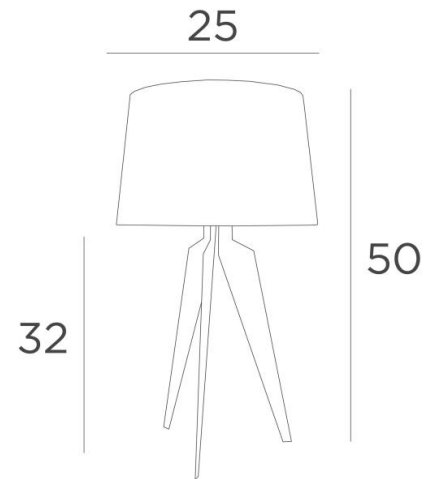

ALBI 1

ALBI 1 in brushed brass with lampshade in Coton Ardoise (fabric from category 1)

Small table light with a round conical lampshade

ALBI 1 is distinguished by the stylized curve of its three supports. Innovative design, generous shapes and successful proportions. An elegant lamp that will bring a beautiful presence in your decoration and is proposed with a choice of finishes all remarkable

This table light exists in a larger model

OVERALL SIZES

H50cm Ø25cm

TECHNICAL DATA

E27 fitting with ring

Switch on the cable

AVAILABLE METAL FINISHES AND CODES

25 - Brushed brass - 2164 025

28 - Light bronze - 2164 028

29 - Brushed bronze - 2164 029

LAMPSHADE : SIZES & CODE

Ø22 - 25 - 18cm

Code: 2164 + fabric code

We propose more than 150 materials/colors for lampshades.

LIGHTING COLLECTION