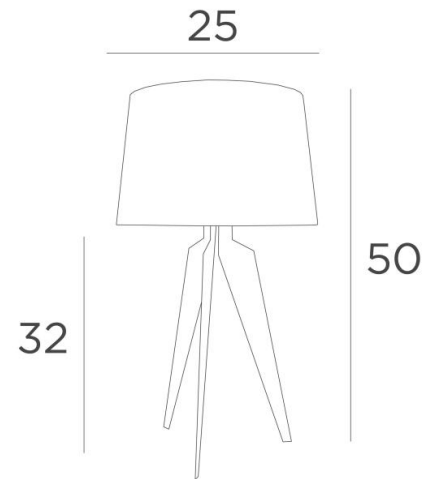

ALBI 1

ALBI 1 in brushed brass with lampshade in Coton Ardoise (fabric from category 1)

Small table light with a round conical lampshade

ALBI 1 is distinguished by the stylized curve of its three supports. Innovative design, generous shapes and successful proportions. An elegant lamp that will bring a beautiful presence in your decoration and is proposed with a choice of finishes all remarkable

This table light exists in a larger model

OVERALL SIZES

H50cm Ø25cm

TECHNICAL DATA

E27 fitting with ring

Switch on the cable

AVAILABLE METAL FINISHES AND CODES

25 - Brushed brass - 2164 025

28 - Light bronze - 2164 028

29 - Brushed bronze - 2164 029

LAMPSHADE : SIZES & CODE

Ø22 - 25 - 18cm

Code: 2164 + fabric code

We propose more than 180 fabrics/materials/colors for lampshades

LIGHTING COLLECTION