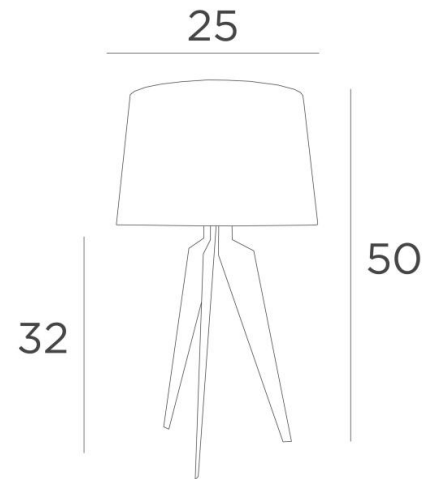

ALBI 1

ALBI 1 in brushed brass with lampshade in Coton Ardoise (fabric from category 1)

Small table light with a round conical lampshade

ALBI 1 is distinguished by the stylized curve of its three supports. Innovative design, generous shapes and successful proportions. An elegant lamp that will bring a beautiful presence in your decoration and is proposed with a choice of finishes all remarkable

This table light exists in a larger model

OVERALL SIZES

H50cm Ø25cm

TECHNICAL DATA

E27 fitting with ring

Switch on the cable

AVAILABLE METAL FINISHES AND CODES

25 - Brushed brass - 2164 025

28 - Light bronze - 2164 028

29 - Brushed bronze - 2164 029

LAMPSHADE : SIZES & CODE

Ø22 - 25 - 18cm

Code: 2164 + fabric code

We propose more than 180 fabrics/materials/colors for lampshades