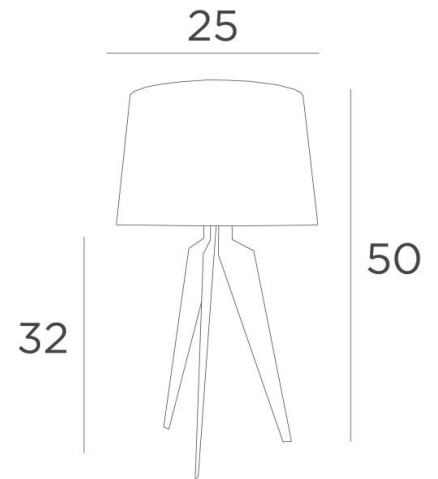

ALBI 1

ALBI 1 in brushed brass with lampshade in Coton Ardoise (fabric from category 1)

Small table light with a round conical lampshade

ALBI 1 is distinguished by the stylized curve of its three supports. Innovative design, generous shapes and successful proportions. An elegant lamp that will bring a beautiful presence in your decoration and is proposed with a choice of finishes all remarkable

This table light exists in a larger model

OVERALL SIZES

H50cm Ø25cm

TECHNICAL DATA

E27 fitting with ring

Switch on the cable

AVAILABLE METAL FINISHES AND CODES

25 - Brushed brass - 2164 025

28 - Light bronze - 2164 028

29 - Brushed bronze - 2164 029

LAMPSHADE : SIZES & CODE

Ø22 - 25 - 18cm

Code: 2164 + fabric code

We propose more than 180 fabrics/materials/colors for lampshades

LIGHTING COLLECTION