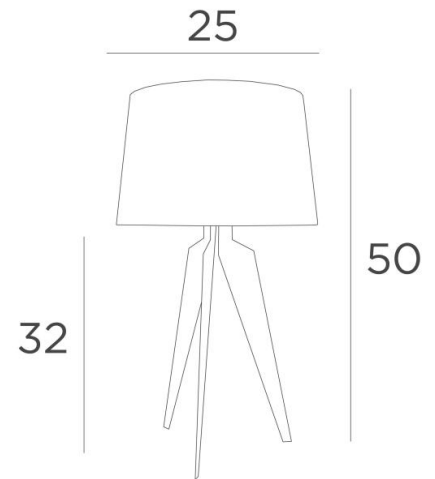

ALBI 1

ALBI 1 in brushed brass with lampshade in Coton Ardoise (fabric from category 1)

Small table light with a round conical lampshade

ALBI 1 is distinguished by the stylized curve of its three supports. Innovative design, generous shapes and successful proportions. An elegant lamp that will bring a beautiful presence in your decoration and is proposed with a choice of finishes all remarkable

This table light exists in a larger model

OVERALL SIZES

H50cm Ø25cm

TECHNICAL DATA

E27 fitting with ring

Switch on the cable

AVAILABLE METAL FINISHES AND CODES

25 - Brushed brass - 2164 025

28 - Light bronze - 2164 028

29 - Brushed bronze - 2164 029

LAMPSHADE : SIZES & CODE

Ø22 - 25 - 18cm

Code: 2164 + fabric code

We propose more than 180 fabrics/materials/colors for lampshades