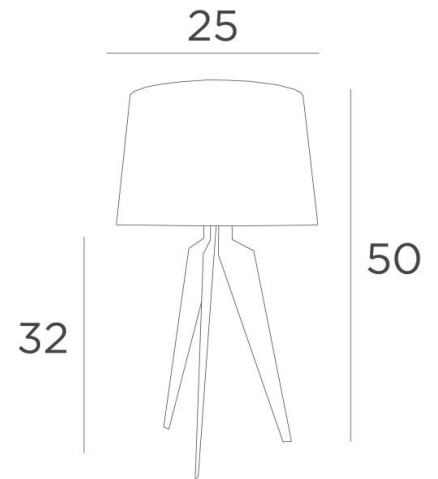

ALBI 1

ALBI 1 in brushed brass with lampshade in Coton Ardoise (fabric from category 1)

Small table light with a round conical lampshade

**ALBI 1** is distinguished by the stylized curve of its three supports. Innovative design, generous shapes and successful proportions. An elegant lamp that will bring a beautiful presence in your decoration and is proposed with a choice of finishes all remarkable

#### OVERALL SIZES

H50cm Ø25cm

#### LAMPSHADE : SIZES & CODE

Ø22 - 25 - 18cm

Code: 2164 + fabric code

We propose more than 150 materials/colors for lampshades.