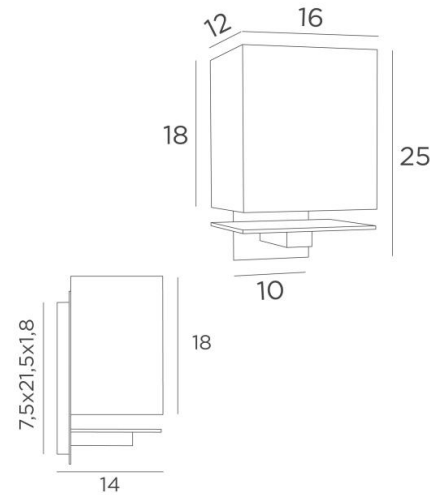

NAGANO

NAGANO in light bronze with lampshade in Lin Bergen (fabric from category 2)

NAGANO is a wall light in line with the model **DAKKA**

She is larger and can be equipped with a more powerful bulb

The rectangular lampshade seems to levitate above a thick brass plate

And like many other wall lights, the **NAGANO** is dimmable by use of an external dimmer

OVERALL SIZES

H25cm L16cm |→14cm

BASE

Box : 7,5 x 21,5 x 1,8cm

Plate : 10 x 24cm

TECHNICAL DATA

One E27 fitting

LAMP SHADE : SIZES & CODE

16x12 - 16x12 - 18cm

Code: 1333 + fabric code

We propose more than 150 materials/colors for lampshades.

LIGHTING COLLECTION