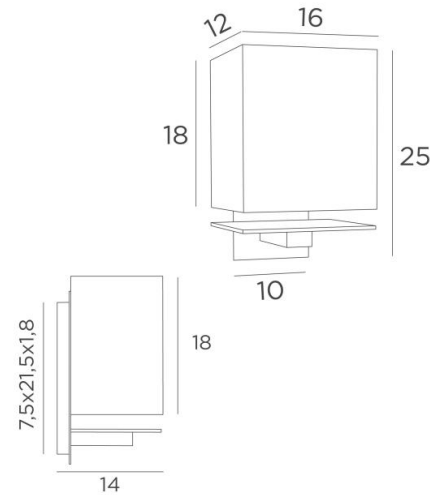

NAGANO

NAGANO in light bronze with lampshade in Lin Bergen (fabric from category 2)

NAGANO is a wall light in line with the model **DAKKA**

She is larger and can be equipped with a more powerful bulb

The rectangular lampshade seems to levitate above a thick brass plate

And like many other wall lights, the **NAGANO** is dimmable by use of an external dimmer

OVERALL SIZES

H25cm L16cm |→14cm

BASE

Box : 7,5 x 21,5 x 1,8cm

Plate : 10 x 24cm

TECHNICAL DATA

One E27 fitting

LAMP SHADE : SIZES & CODE

16x12 - 16x12 - 18cm

Code: 1333 + fabric code

We propose more than 180 fabrics/materials/colors for lampshades

LIGHTING COLLECTION