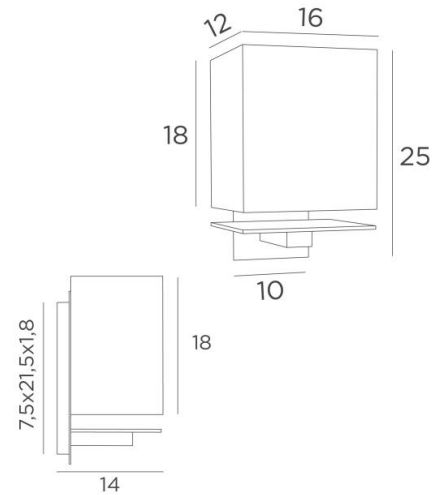

## NAGANO

NAGANO in light bronze with lampshade in Lin Bergen (fabric from category 2)

**NAGANO** is a wall light in line with the model **DAKKA**

She is larger and can be equipped with a more powerful bulb

### OVERALL SIZES

H25cm L16cm |→14cm

### BASE

Box : 7,5 x 21,5 x 1,8cm

Plate : 10 x 24cm

### LAMP SHADE : SIZES & CODE

16x12 - 16x12 - 18cm

Code: 1333 + fabric code

We propose more than 180 fabrics/materials/colors for lampshades

LIGHTING COLLECTION