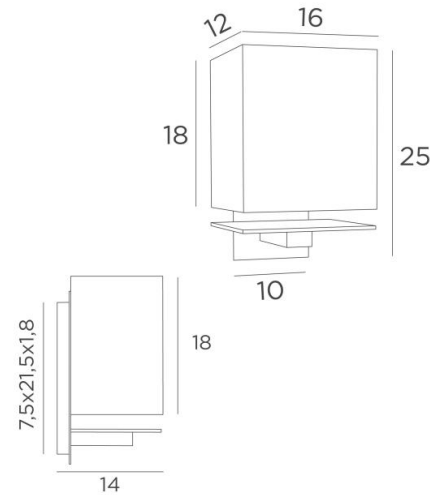

NAGANO

NAGANO in light bronze with lampshade in Lin Bergen (fabric from category 2)

NAGANO is a wall light in line with the model **DAKKA**

She is larger and can be equipped with a more powerful bulb

The rectangular lampshade seems to levitate above a thick brass plate

And like many other wall lights, the **NAGANO** is dimmable by use of an external dimmer

OVERALL SIZES

H25cm L16cm |→14cm

BASE

Box : 7,5 x 21,5 x 1,8cm

Plate : 10 x 24cm

TECHNICAL DATA

One E27 fitting

Dimmable wall light

A fixing plate for the wall box ([plan in PDF](#))

AVAILABLE METAL FINISHES AND CODES

28 - Light bronze - 1333 028

29 - Brushed bronze - 1333 029

LAMPSHADE : SIZES & CODE

16x12 - 16x12 - 18cm