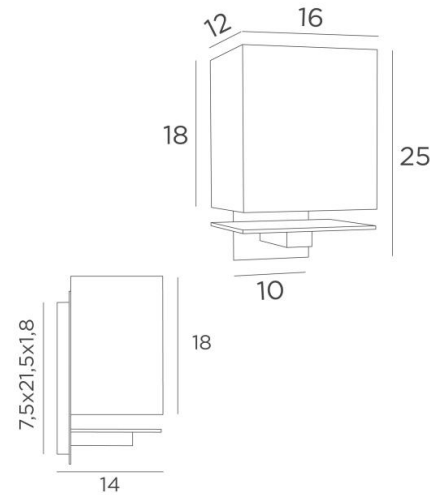

NAGANO

NAGANO in light bronze with lampshade in Lin Bergen (fabric from category 2)

NAGANO is a wall light in line with the model **DAKKA**

She is larger and can be equipped with a more powerful bulb

The rectangular lampshade seems to levitate above a thick brass plate

And like many other wall lights, the **NAGANO** is dimmable by use of an external dimmer

OVERALL SIZES

H25cm L16cm |→14cm

BASE

Box : 7,5 x 21,5 x 1,8cm

Plate : 10 x 24cm

TECHNICAL DATA

One E27 fitting

LAMP SHADE : SIZES & CODE

16x12 - 16x12 - 18cm

Code: 1333 + fabric code

We propose more than 180 fabrics/materials/colors for lampshades

ONLY
LED BULB

LIGHTING COLLECTION