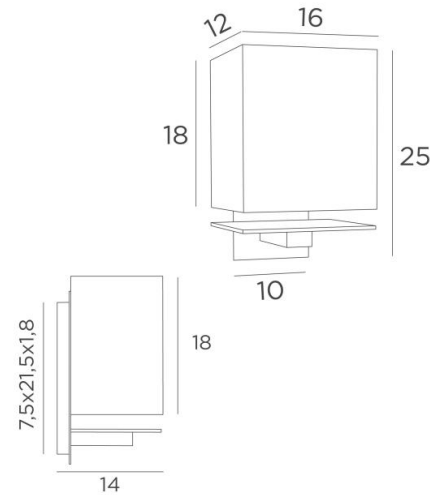

NAGANO

NAGANO in light bronze with lampshade in Lin Bergen (fabric from category 2)

NAGANO is a wall light in line with the model **DAKKA**

She is larger and can be equipped with a more powerful bulb

The rectangular lampshade seems to levitate above a thick brass plate

And like many other wall lights, the **NAGANO** is dimmable by use of an external dimmer

OVERALL SIZES

H25cm L16cm |→14cm

BASE

Box : 7,5 x 21,5 x 1,8cm

Plate : 10 x 24cm

TECHNICAL DATA

One E27 fitting

Dimmable wall light

A fixing plate for the wall box ([plan in PDF](#))

AVAILABLE METAL FINISHES AND CODES

28 - Light bronze - 1333 028

29 - Brushed bronze - 1333 029

32 - Brushed chrome - 1333 032

LAMPSHADE : SIZES & CODE

16x12 - 16x12 - 18cm

Code: 1333 + fabric code

We propose more than 150 materials/colors for lampshades.