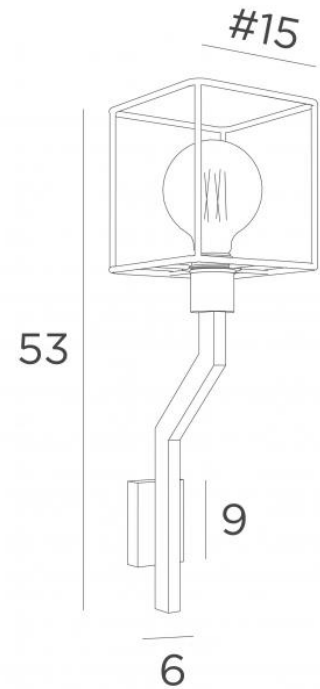

LECCE

LECCE in brushed bronze with a KERMA structure in black epoxy and a decorative gold bulb Ø125mm

LECCE is a wall light for a decorative bulb and **KERMA structure** (or for a traditional lampshade). She is fitted with a fastening ring on the fitting

She completes an already installed **KERMA suspension**

Another model exists to place only the bulb, see [LECCE L](#)

OVERALL SIZES

H53cm L15cm |→19cm

BASE : 6 x 9 x 2,1cm

TECHNICAL DATA

One E27 fitting with ring. Dimmable wall light

LED bulb Gold Ø95mm dim code 6833 000 (option)

LED bulb Gold Ø125mm dim code 6834 000 (option)

A fixing plate for the wall box ([plan in PDF](#))

AVAILABLE METAL FINISHES AND CODES

02 - Structured black - 1976 002

25 - Brushed brass - 1976 025

28 - Light bronze - 1976 028

29 - Brushed bronze - 1976 029

METAL STRUCTURES AND CODES

KERMA STRUCTURE : #15 - 15 - 17cm

Code : 4999 002 (black)

Code : 4999 025 (gold)

LIGHTING COLLECTION