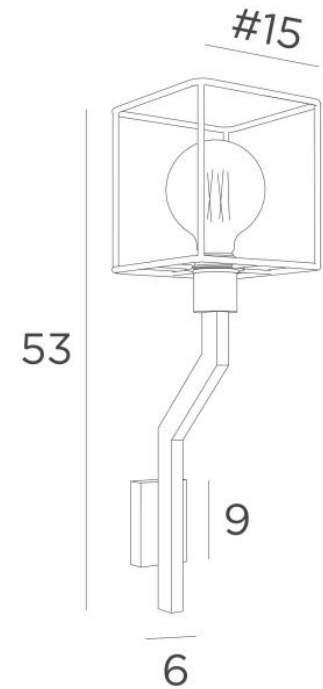

## LECCE

LECCE in brushed bronze with a KERMA structure in black epoxy and a decorative gold bulb Ø125mm

**LECCE** is a wall light for a decorative bulb and **KERMA structure** (or for a traditional lampshade). She is fitted with a fastening ring on the fitting

She completes an already installed **KERMA suspension**

Another model exists to place only the bulb, see [LECCE L](#)

### OVERALL SIZES

H53cm L15cm |→19cm

**BASE** : 6 x 9 x 2,1cm

### TECHNICAL DATA

One E27 fitting with ring. Dimmable wall light

**LED bulb Gold Ø125mm** dim code 6834 000 (option)

A fixing plate for the wall box ([plan in PDF](#))