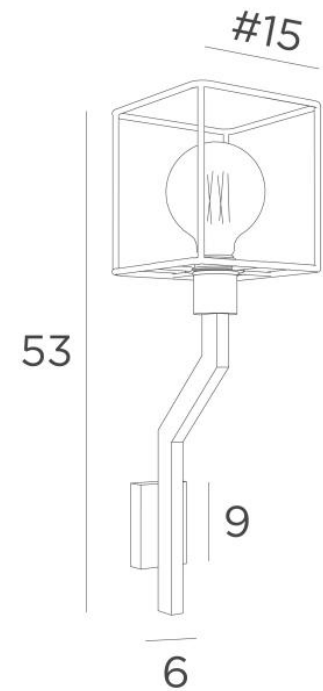

LECCE

LECCE in brushed bronze with a KERMA structure in black epoxy and a decorative gold bulb Ø125mm

LECCE is a wall light for a decorative bulb and **KERMA structure** (or for a traditional lampshade). She is fitted with a fastening ring on the fitting

She completes an already installed **KERMA suspension**

Another model exists to place only the bulb, see [LECCE L](#)

OVERALL SIZES

H53cm L15cm |→19cm

BASE : 6 x 9 x 2,1cm

TECHNICAL DATA

One E27 fitting with ring. Dimmable wall light

LED bulb Gold Ø125mm dim code 6834 000 (option)

A fixing plate for the wall box ([plan in PDF](#))

AVAILABLE METAL FINISHES AND CODES

	02 - Structured black - 1976 002
	25 - Brushed brass - 1976 025
	28 - Light bronze - 1976 028
	29 - Brushed bronze - 1976 029

METAL STRUCTURES AND CODES

KERMA STRUCTURE : #15 - 15 - 17cm

Code : 4999 002 (black)

Code : 4999 025 (gold)