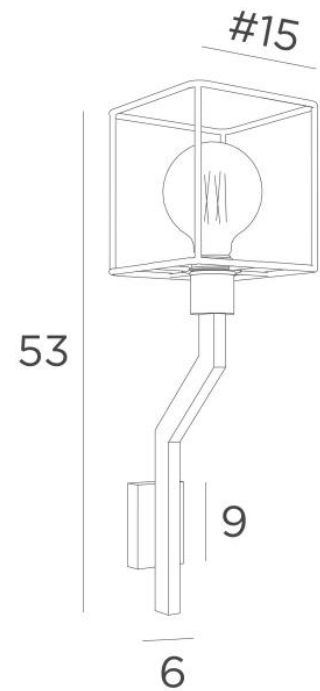

LECCE

LECCE in brushed bronze with a KERMA structure in black epoxy and a decorative gold bulb Ø125mm

LECCE is a wall light for a decorative bulb and **KERMA structure** (or for a traditional lampshade). She is fitted with a fastening ring on the fitting

She completes an already installed **KERMA suspension**

Another model exists to place only the bulb, see [LECCE L](#)

OVERALL SIZES

H53cm L15cm |→19cm

BASE : 6 x 9 x 2,1cm

TECHNICAL DATA

One E27 fitting with ring. Dimmable wall light

LED bulb Gold Ø125mm dim code 6834 000 (option)

A fixing plate for the wall box ([plan in PDF](#))

AVAILABLE METAL FINISHES AND CODES

02 - Structured black - 1976 002

25 - Brushed brass - 1976 025

28 - Light bronze - 1976 028

29 - Brushed bronze - 1976 029

METAL STRUCTURES AND CODES

KERMA STRUCTURE : #15 - 15 - 17cm

Code : 4999 002 (black)

Code : 4999 025 (gold)