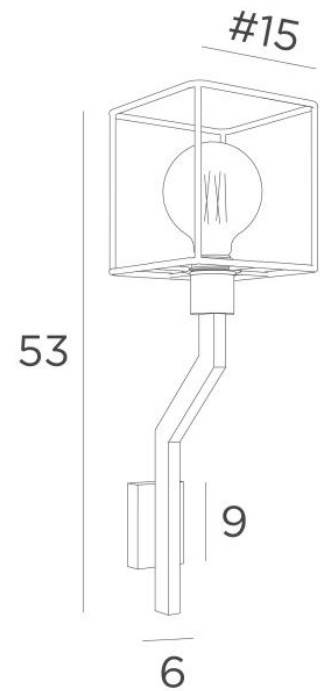

LECCE

LECCE in brushed bronze with a KERMA structure in black epoxy and a decorative gold bulb Ø125mm

LECCE is a wall light for a decorative bulb and **KERMA structure** (or for a traditional lampshade). She is fitted with a fastening ring on the fitting

She completes an already installed **KERMA suspension**

Another model exists to place only the bulb, see [LECCE L](#)

OVERALL SIZES

H53cm L15cm |→19cm

BASE : 6 x 9 x 2,1cm

TECHNICAL DATA

One E27 fitting with ring. Dimmable wall light

LED bulb Gold Ø125mm dim code 6834 000 (option)

A fixing plate for the wall box ([plan in PDF](#))

AVAILABLE METAL FINISHES AND CODES

	02 - Structured black - 1976 002
	25 - Brushed brass - 1976 025
	28 - Light bronze - 1976 028
	29 - Brushed bronze - 1976 029

METAL STRUCTURES AND CODES

KERMA STRUCTURE : #15 - 15 - 17cm

Code : 4999 002 (black)

Code : 4999 025 (gold)