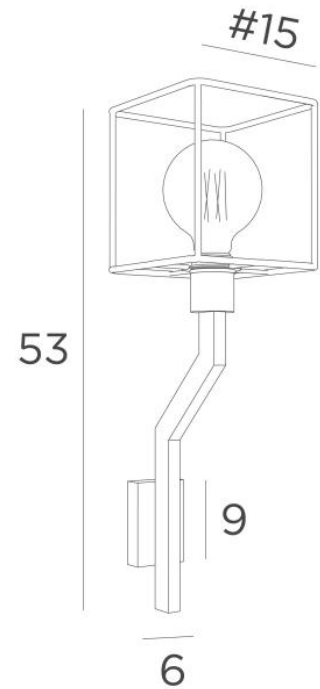

LECCE

LECCE in brushed bronze with a KERMA structure in black epoxy and a decorative gold bulb Ø125mm

LECCE is a wall light for a decorative bulb and **KERMA structure** (or for a traditional lampshade). She is fitted with a fastening ring on the fitting

She completes an already installed **KERMA suspension**

Another model exists to place only the bulb, see [LECCE L](#)

OVERALL SIZES

H53cm L15cm |→19cm

BASE : 6 x 9 x 2,1cm

TECHNICAL DATA

One E27 fitting with ring. Dimmable wall light

LED bulb Gold Ø125mm dim code 6834 000 (option)

A fixing plate for the wall box ([plan in PDF](#))

AVAILABLE METAL FINISHES AND CODES

	02 - Structured black - 1976 002
	25 - Brushed brass - 1976 025
	28 - Light bronze - 1976 028
	29 - Brushed bronze - 1976 029

METAL STRUCTURES AND CODES

KERMA STRUCTURE : #15 - 15 - 17cm

Code : 4999 002 (black)

Code : 4999 025 (gold)