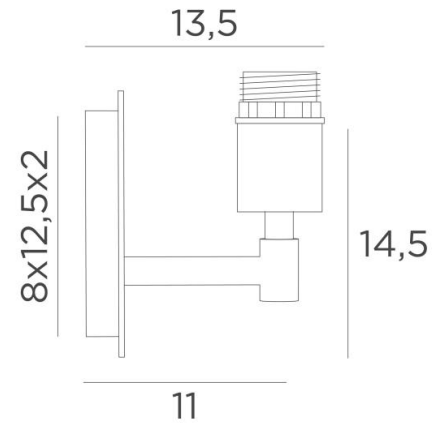

SINOUHE

SINOUHE in structured black with a KERMA structure and gold bulb Ø125mm

**SINOUHE** is a wall light for a decorative bulb and **KERMA structure** (or for a traditional lampshade). It is fitted with a fastening ring on the fitting

#### OVERALL SIZES

H16cm L10cm |→13,5cm

#### BASE

Plate : 10 x 14,5cm

Box : 8 x 12,5 x 2cm

#### TECHNICAL DATA

One E27 fitting with ring

**LED bulb Gold Ø125mm** dim code 6834 000 (option)

Dimmable wall light

A fixing plate for the wall box ([plan in PDF](#))