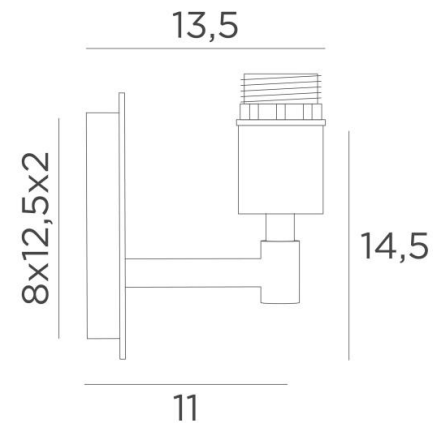

SINOUHE

SINOUHE in structured black with a KERMA structure and gold bulb Ø125mm

SINOUHE is a wall light for a decorative bulb and **KERMA structure** (or for a traditional lampshade). It is fitted with a fastening ring on the fitting

This wall light can be installed upside down, bulb down

She completes an already installed **KERMA suspension**

Another model exists to place only the bulb, see **SINOUHE L**

OVERALL SIZES

H16cm L10cm |→13,5cm

BASE

Plate : 10 x 14,5cm

Box : 8 x 12,5 x 2cm

TECHNICAL DATA

One E27 fitting with ring

LED bulb Gold Ø125mm dim code 6834 000 (option)

Dimmable wall light

A fixing plate for the wall box ([plan in PDF](#))