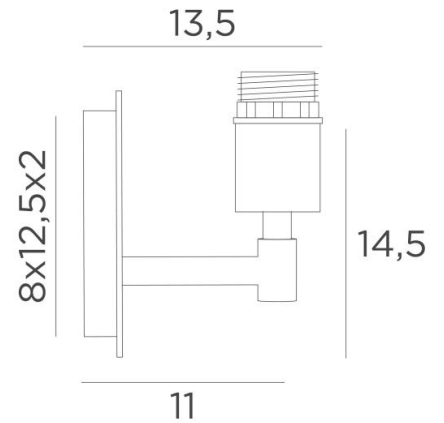

SINOUHE

SINOUHE in structured black with a KERMA structure and gold bulb Ø125mm

SINOUHE is a wall light for a decorative bulb and **KERMA structure** (or for a traditional lampshade). It is fitted with a fastening ring on the fitting

This wall light can be installed upside down, bulb down

She completes an already installed **KERMA suspension**

Another model exists to place only the bulb, see **SINOUHE L**

OVERALL SIZES

H16cm L10cm |→13,5cm

BASE

Plate : 10 x 14,5cm

Box : 8 x 12,5 x 2cm

TECHNICAL DATA

One E27 fitting with ring

LED bulb Gold Ø125mm dim code 6834 000 (option)

Dimmable wall light

A fixing plate for the wall box ([plan in PDF](#))