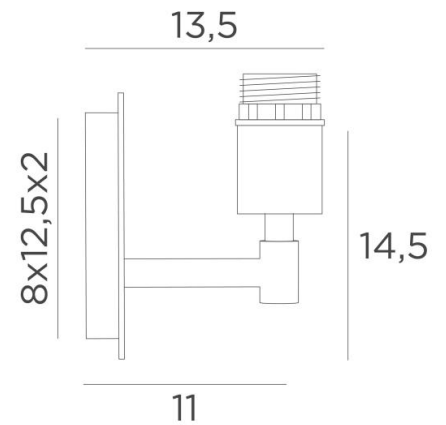

SINOUHE

SINOUHE in structured black with a KERMA structure and gold bulb Ø125mm

SINOUHE is a wall light for a decorative bulb and **KERMA structure** (or for a traditional lampshade). It is fitted with a fastening ring on the fitting

This wall light can be installed upside down, bulb down

She completes an already installed **KERMA suspension**

Another model exists to place only the bulb, see **SINOUHE L**

OVERALL SIZES

H16cm L10cm |→13,5cm

BASE

Plate : 10 x 14,5cm

Box : 8 x 12,5 x 2cm

TECHNICAL DATA

One E27 fitting with ring

LED bulb Gold Ø125mm dim code 6834 000 (option)

Dimmable wall light

A fixing plate for the wall box ([plan in PDF](#))