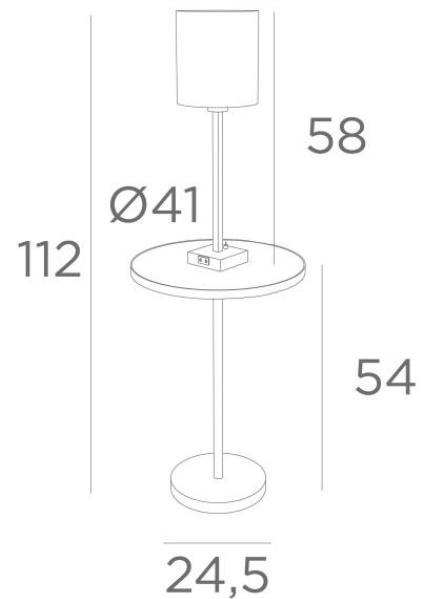

TABELLA

TABELLA in light bronze with lampshade in Jacinthe Naturelle (material from category 5)

Extraordinary! A table that charges mobiles

This small floor light, which can be placed next to a sofa, is equipped with an electrical outlet within easy reach to safely charge your smartphone

TABELLA is composed of a round wooden shelf, a table light with lampshade, attached to the shelf. The electrical outlet for charging all types of mobile phones is located at the back of the table light base. There are many shapes, materials and colors available for the lampshade. This will allow you to easily integrate this beautiful table into your living room

OVERALL SIZES

H112cm Ø41cm

BASES : #10 x 2,8cm & Ø24,5 x 2,5cm

TECHNICAL DATA

A Ø41cm table top in decorative wood

The edge of the table top is covered with a solid brass ring

An E27 fitting with a ring

A switch on the base for the table light

LAMPSHADE : SIZES & CODE

Ø18 - 18 - 20cm

Code: 1206 + fabric code

We propose more than 180 fabrics/materials/colors for lampshades

FOOT
SWITCH

LIGHTING COLLECTION