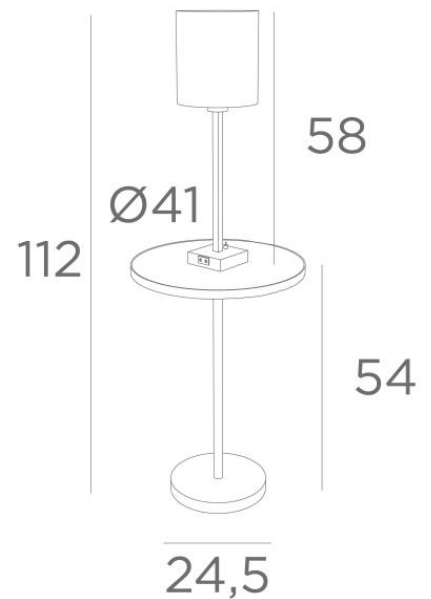

### Extraordinary! A table that charges mobiles

This small floor light, which can be placed next to a sofa, is equipped with an electrical outlet within easy reach to safely charge your smartphone

**TABELLA** is composed of a round wooden shelf, a table light with lampshade, attached to the shelf. The electrical outlet for charging all types of mobile phones is located at the back of the table light base. There are many shapes, materials and colors available for the lampshade. This will allow you to easily integrate this beautiful table into your living room

### OVERALL SIZES

H112cm Ø41cm

**BASES** : #10 x 2,8cm & Ø24,5 x 2,5cm

### TECHNICAL DATA

A Ø41cm table top in decorative wood

The edge of the table top is covered with a solid brass ring

An E27 fitting with a ring

A switch on the base for the table light

A power socket on the side of the base to charge any type of smartphone

### LAMPSHADE : SIZES & CODE

Ø18 - 18 - 20cm

Code: 1206 + fabric code

We propose more than 180 fabrics/materials/colors for lampshades

**LIGHTING COLLECTION**