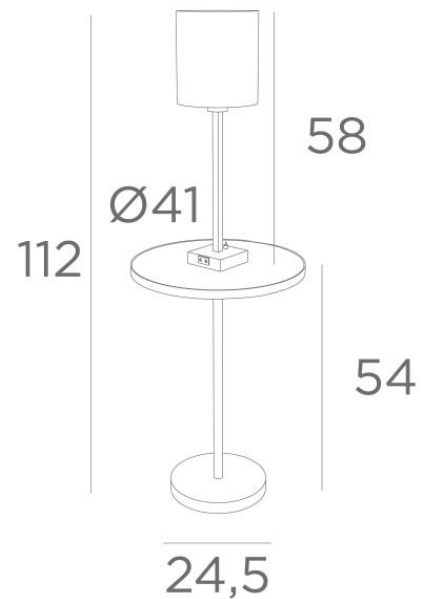

TABELLA

TABELLA in light bronze with lampshade in Jacinthe Naturelle (material from category 5)

Extraordinary! A table that charges mobiles

This small floor light, which can be placed next to a sofa, is equipped with an electrical outlet within easy reach to safely charge your smartphone

TABELLA is composed of a round wooden shelf, a table light with lampshade, attached to the shelf. The electrical outlet for charging all types of mobile phones is located at the back of the table light base. There are many shapes, materials and colors available for the lampshade. This will allow you to easily integrate this beautiful table into your living room

OVERALL SIZES

H112cm Ø41cm

BASES : #10 x 2,8cm & Ø24,5 x 2,5cm

TECHNICAL DATA

A Ø41cm table top in decorative wood

The edge of the table top is covered with a solid brass ring

An E27 fitting with a ring

A switch on the base for the table light

LAMPSHADE : SIZES & CODE

Ø18 - 18 - 20cm

Code: 1206 + fabric code

We propose more than 180 fabrics/materials/colors for lampshades

LIGHTING COLLECTION