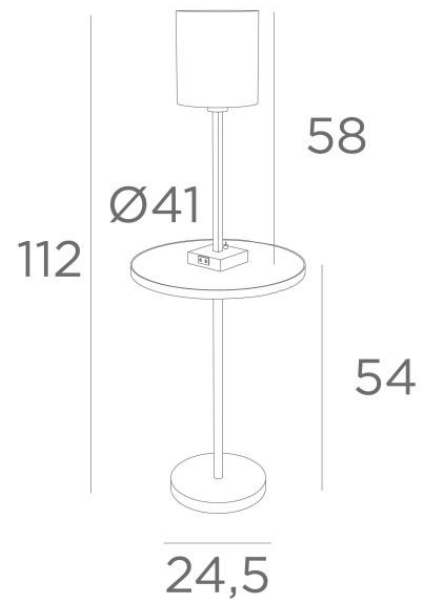

TABELLA

TABELLA in light bronze with lampshade in Jacinthe Naturelle (material from category 5)

Extraordinary! A table that charges mobiles

This small floor light, which can be placed next to a sofa, is equipped with an electrical outlet within easy reach to safely charge your smartphone

TABELLA is composed of a round wooden shelf, a table light with lampshade, attached to the shelf. The electrical outlet for charging all types of mobile phones is located at the back of the table light base. There are many shapes, materials and colors available for the lampshade. This will allow you to easily integrate this beautiful table into your living room

OVERALL SIZES

H112cm Ø41cm

BASES : #10 x 2,8cm & Ø24,5 x 2,5cm

TECHNICAL DATA

A Ø41cm table top in decorative wood

The edge of the table top is covered with a solid brass ring

An E27 fitting with a ring

A switch on the base for the table light

LAMPSHADE : SIZES & CODE

Ø18 - 18 - 20cm

Code: 1206 + fabric code

We propose more than 150 materials/colors for lampshades.

LIGHTING COLLECTION