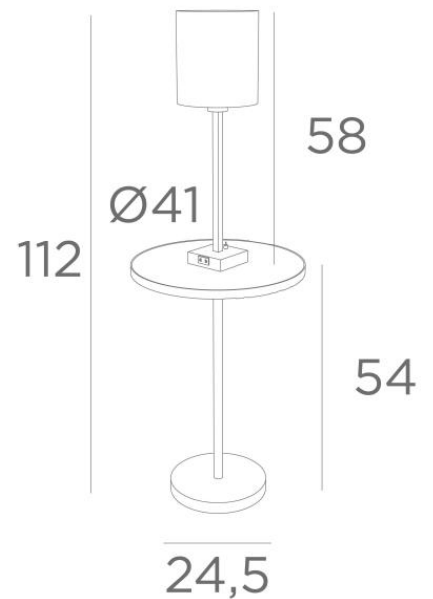

### Extraordinary! A table that charges mobiles

This small floor light, which can be placed next to a sofa, is equipped with an electrical outlet within easy reach to safely charge your smartphone

**TABELLA** is composed of a round wooden shelf, a table light with lampshade, attached to the shelf. The electrical outlet for charging all types of mobile phones is located at the back of the table light base. There are many shapes, materials and colors available for the lampshade. This will allow you to easily integrate this beautiful table into your living room

### OVERALL SIZES

H112cm Ø41cm

**BASES** : #10 x 2,8cm & Ø24,5 x 2,5cm

### TECHNICAL DATA

A Ø41cm table top in decorative wood

The edge of the table top is covered with a solid brass ring

An E27 fitting with a ring

A switch on the base for the table light

A power socket on the side of the base to charge any type of smartphone

### LAMPSHADE : SIZES & CODE

Ø18 - 18 - 20cm

Code: 1206 + fabric code

We propose more than 180 fabrics/materials/colors for lampshades

**LIGHTING COLLECTION**