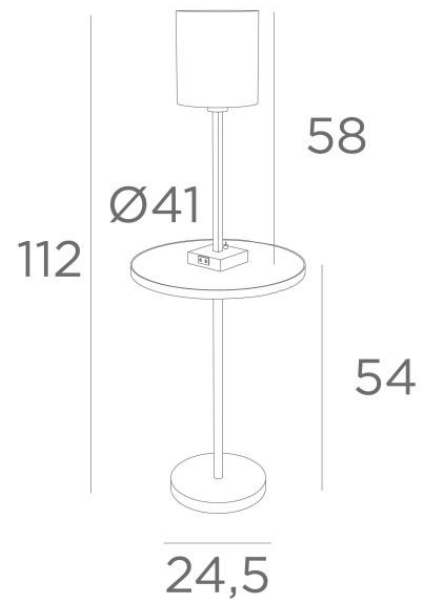

### Extraordinary! A table that charges mobiles

This small floor light, which can be placed next to a sofa, is equipped with an electrical outlet within easy reach to safely charge your smartphone

**TABELLA** is composed of a round wooden shelf, a table light with lampshade, attached to the shelf. The electrical outlet for charging all types of mobile phones is located at the back of the table light base. There are many shapes, materials and colors available for the lampshade. This will allow you to easily integrate this beautiful table into your living room

### OVERALL SIZES

H112cm Ø41cm

**BASES :** #10 x 2,8cm & Ø24,5 x 2,5cm

### TECHNICAL DATA

A Ø41cm table top in decorative wood

The edge of the table top is covered with a solid brass ring

An E27 fitting with a ring

A switch on the base for the table light

A power socket on the side of the base to charge any type of smartphone

### LAMPSHADE : SIZES & CODE

Ø18 - 18 - 20cm

Code: 1206 + fabric code

We propose more than 180 fabrics/materials/colors for lampshades

**LIGHTING COLLECTION**