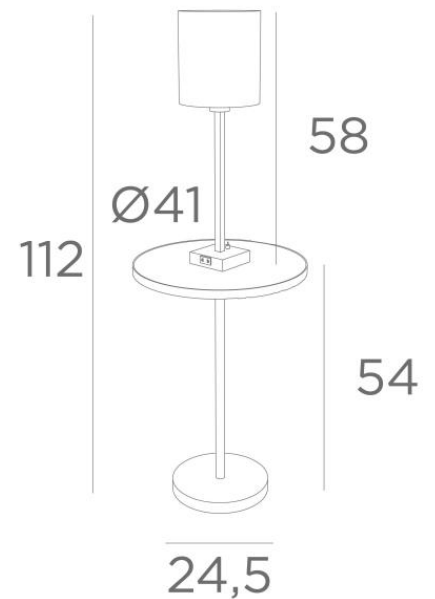

TABELLA

TABELLA in light bronze with lampshade in Jacinthe Naturelle (material from category 5)

Extraordinary! A table that charges mobiles

This small floor light, which can be placed next to a sofa, is equipped with an electrical outlet within easy reach to safely charge your smartphone

TABELLA is composed of a round wooden shelf, a table light with lampshade, attached to the shelf. The electrical outlet for charging all types of mobile phones is located at the back of the table light base. There are many shapes, materials and colors available for the lampshade. This will allow you to easily integrate this beautiful table into your living room

OVERALL SIZES

H112cm Ø41cm

BASES : #10 x 2,8cm & Ø24,5 x 2,5cm

TECHNICAL DATA

A Ø41cm table top in decorative wood

The edge of the table top is covered with a solid brass ring

An E27 fitting with a ring

A switch on the base for the table light

LAMPSHADE : SIZES & CODE

Ø18 - 18 - 20cm

Code: 1206 + fabric code

We propose more than 150 materials/colors for lampshades.

LIGHTING COLLECTION