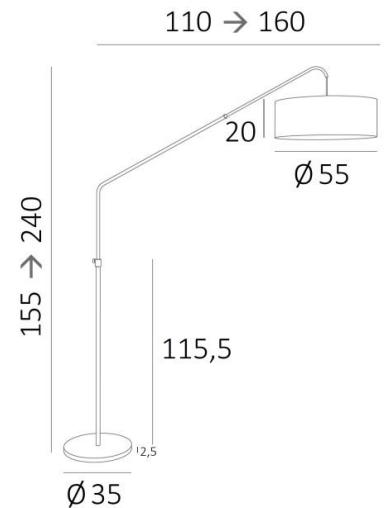

A great floor light to place in the centre of your living room or dining room, where he will create a majestic atmosphere

Mounted on a very heavy base for exceptional stability, **KITCHENER** is hyper-functional. Both height and depth adjustable, she allows multiple positions

The cylindrical lampshade is equipped with an integral diffuser that reduces the brightness of the bulb
With the large choice of materials and colors we offer, you will have no trouble choosing the lampshade that will embellish your floor light and your living room

OVERALL SIZES

H155→240cm   L110→160cm   Ø55cm

BASE

Ø35 x 2,5cm

TECHNICAL DATA

One E27 fitting with ring

A foot switch on the cable (standard)

A foot dimmer on the cable (option)

Floor light adjustable in depth

Floor light adjustable in height

Delivered with a diffuser in Polycrystal (Ø55cm)

AVAILABLE METAL FINISHES AND CODES

28 - Light bronze - 3235 028

29 - Brushed bronze - 3235 029

LAMPSHADE : SIZES & CODE

Ø55 - 55 - 20cm

+ *integral diffuser*

Code: 3233 + fabric code

We propose more than 180 fabrics/materials/colors for lampshades

DEPTH
ADJUSTABLE

HEIGHT
ADJUSTABLE

E27

FOOT
SWITCH

I

IP
20

KILO
16.00