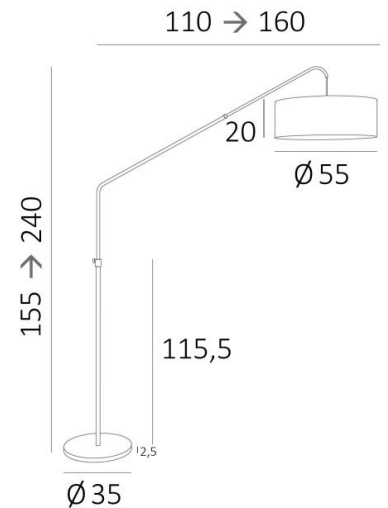

A great floor light to place in the centre of your living room or dining room, where he will create a majestic atmosphere

Mounted on a very heavy base for exceptional stability, **KITCHENER** is hyper-functional. Both height and depth adjustable, she allows multiple positions

The cylindrical lampshade is equipped with an integral diffuser that reduces the brightness of the bulb
With the large choice of materials and colors we offer, you will have no trouble choosing the lampshade that will embellish your floor light and your living room

OVERALL SIZES

H155→240cm   L110→160cm   Ø55cm

BASE

Ø35 x 2,5cm

TECHNICAL DATA

One E27 fitting with ring

A foot switch on the cable (standard)

A foot dimmer on the cable (option)

Floor light adjustable in depth

Floor light adjustable in height

Delivered with a diffuser in Polycrystal (Ø55cm)

AVAILABLE METAL FINISHES AND CODES

28 - Light bronze - 3235 028

29 - Brushed bronze - 3235 029

LAMPSHADE : SIZES & CODE

Ø55 - 55 - 20cm

+ *integral diffuser*

Code: 3233 + fabric code

We propose more than 180 fabrics/materials/colors for lampshades