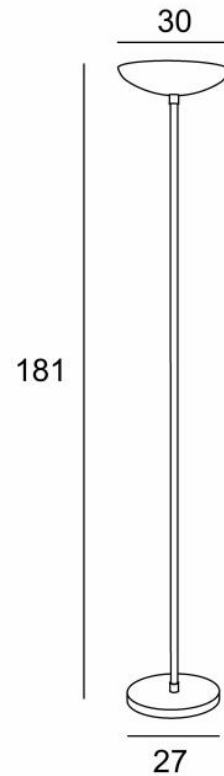

## LUCILLE

LUCILLE in brushed bronze

**LUCILLE** is a FULL LED floor light with indirect lighting, the reflector is fixed

Two very high power LED modules are integrated in the reflector and the luminosity emitted by this floor light is very impressive

### OVERALL SIZES

H181cm

### BASE

Ø27 x 2,5cm

### TECHNICAL DATA

Two LED modules integrated in the cupola:

consumption 2x30W luminosity 2x2900lm color temperature 2700°K

No driver, these modules work directly on 230V

The cupola is not adjustable

Dimensions of the cupola: Ø30cm H7cm