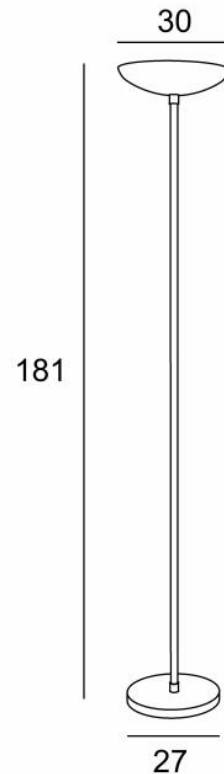

LUCILLE

LUCILLE in brushed bronze

LUCILLE is a FULL LED floor light with indirect lighting, the reflector is fixed

Two very high power LED modules are integrated in the reflector and the luminosity emitted by this floor light is very impressive

This fixture is equipped with a foot dimmer

This high quality floor light is made entirely of brass and is enriched by a remarkable finish

OVERALL SIZES

H181cm

BASE

Ø27 x 2,5cm

TECHNICAL DATA

Two LED modules integrated in the cupola:

consumption 2x30W luminosity 2x2900lm color temperature 2700°K

No driver, these modules work directly on 230V

The cupola is not adjustable

Dimensions of the cupola: Ø30cm H7cm

Dimmable floor lamp

A foot dimmer installed on the electric cable

AVAILABLE METAL FINISHES AND CODES

29 - Brushed bronze - 3790 029

LED
230V

2700°K

FOOT
DIMMER

0,5 m