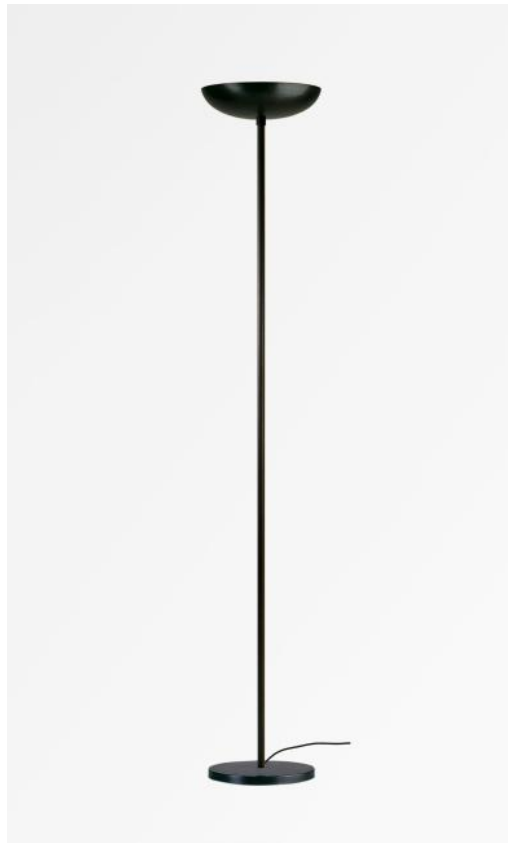

LUCILLE

LUCILLE in brushed bronze

LUCILLE is a FULL LED floor light with indirect lighting, the reflector is fixed

Two very high power LED modules are integrated in the reflector and the luminosity emitted by this floor light is very impressive

This fixture is equipped with a foot dimmer

This high quality floor light is made entirely of brass and is enriched by a remarkable finish

OVERALL SIZES

H181cm

BASE

Ø27 x 2,5cm

TECHNICAL DATA

Two LED modules integrated in the cupola:

consumption 2x30W luminosity 2x2900lm color temperature 2700°K

No driver, these modules work directly on 230V

The cupola is not adjustable

Dimensions of the cupola: Ø30cm H7cm

Dimmable floor lamp

A foot dimmer installed on the electric cable

AVAILABLE METAL FINISHES AND CODES

29 - Brushed bronze - 3790 029

LED
230V

2700°K

FOOT
DIMMER

0,5 m