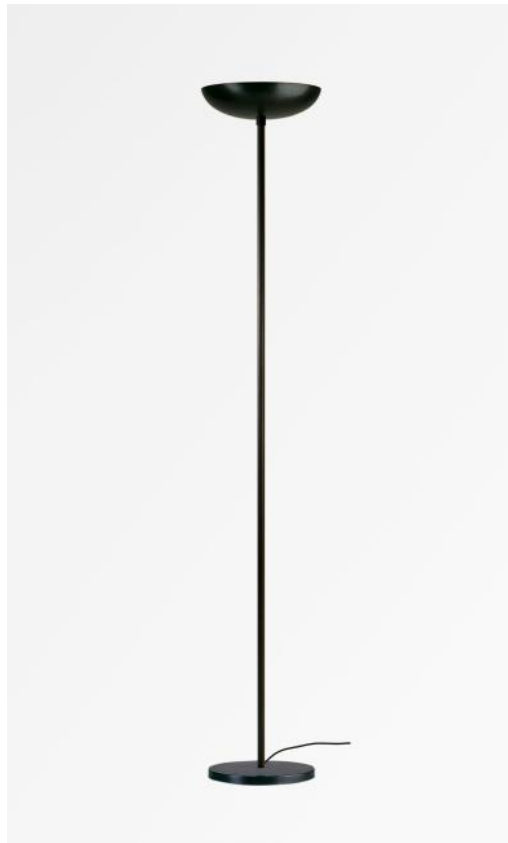

## LUCILLE

LUCILLE in brushed bronze

**LUCILLE** is a FULL LED floor light with indirect lighting, the reflector is fixed

Two very high power LED modules are integrated in the reflector and the luminosity emitted by this floor light is very impressive

This fixture is equipped with a foot dimmer

This high quality floor light is made entirely of brass and is enriched by a remarkable finish

### BASE

Ø27 x 2,5cm

### TECHNICAL DATA

Two LED modules integrated in the cupola:

consumption 2x30W luminosity 2x2900lm color temperature 2700°K

No driver, these modules work directly on 230V

The cupola is not adjustable

Dimensions of the cupola: Ø30cm H7cm