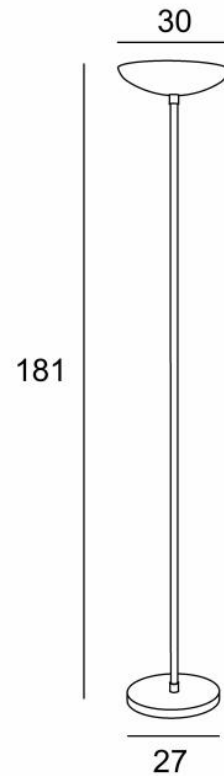

LUCILLE

LUCILLE in brushed bronze

LUCILLE is a FULL LED floor light with indirect lighting, the reflector is fixed

Two very high power LED modules are integrated in the reflector and the luminosity emitted by this floor light is very impressive

This fixture is equipped with a foot dimmer

This high quality floor light is made entirely of brass and is enriched by a remarkable finish

OVERALL SIZES

H181cm

BASE

Ø27 x 2,5cm

TECHNICAL DATA

Two LED modules integrated in the cupola:

consumption 2x30W luminosity 2x2900lm color temperature 2700°K

No driver, these modules work directly on 230V

The cupola is not adjustable

Dimensions of the cupola: Ø30cm H7cm

Dimmable floor lamp

A foot dimmer installed on the electric cable

AVAILABLE METAL FINISHES AND CODES

29 - Brushed bronze - 3790 029

LED
230V

2700°K

FOOT
DIMMER

0,5 m