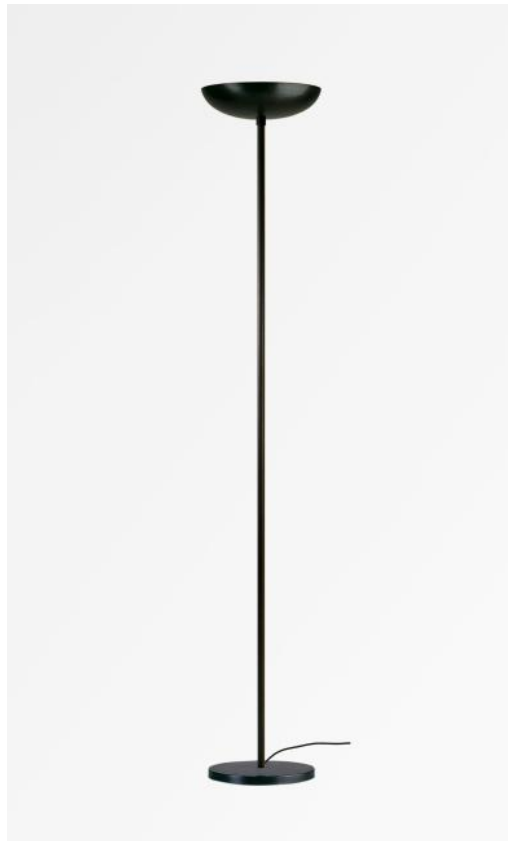

LUCILLE

LUCILLE in brushed bronze

LUCILLE is a FULL LED floor light with indirect lighting, the reflector is fixed

Two very high power LED modules are integrated in the reflector and the luminosity emitted by this floor light is very impressive

This fixture is equipped with a foot dimmer

This high quality floor light is made entirely of brass and is enriched by a remarkable finish

OVERALL SIZES

H181cm

BASE

Ø27 x 2,5cm

TECHNICAL DATA

Two LED modules integrated in the cupola:

consumption 2x30W luminosity 2x2900lm color temperature 2700°K

No driver, these modules work directly on 230V

The cupola is not adjustable

Dimensions of the cupola: Ø30cm H7cm

Dimmable floor lamp

A foot dimmer installed on the electric cable

AVAILABLE METAL FINISHES AND CODES

29 - Brushed bronze - 3790 029

LED
230V

2700°K

FOOT
DIMMER

0,5 m