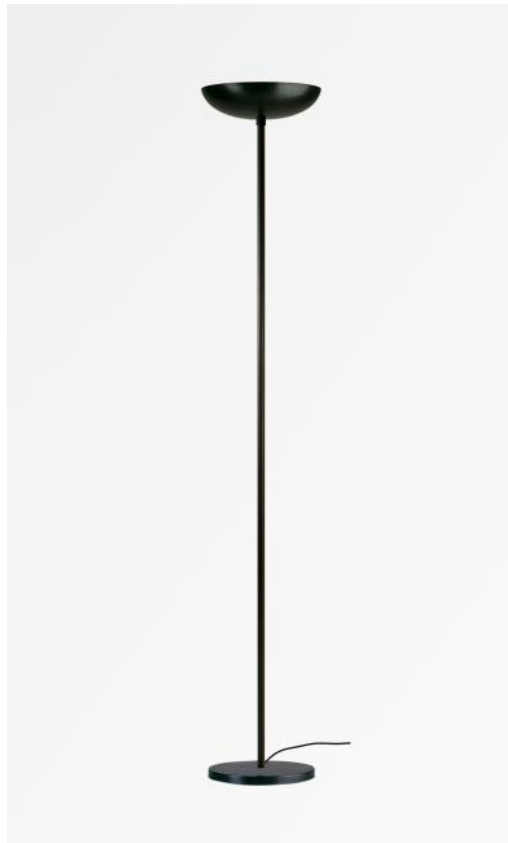

LUCILLE

LUCILLE in brushed bronze

LUCILLE is a FULL LED floor light with indirect lighting, the reflector is fixed

Two very high power LED modules are integrated in the reflector and the luminosity emitted by this floor light is very impressive

This fixture is equipped with a foot dimmer

This high quality floor light is made entirely of brass and is enriched by a remarkable finish

OVERALL SIZES

H181cm

BASE

Ø27 x 2,5cm

TECHNICAL DATA

Two LED modules integrated in the cupola:

consumption 2x30W luminosity 2x2900lm color temperature 2700°K

No driver, these modules work directly on 230V

The cupola is not adjustable

Dimensions of the cupola: Ø30cm H7cm

Dimmable floor lamp

A foot dimmer installed on the electric cable