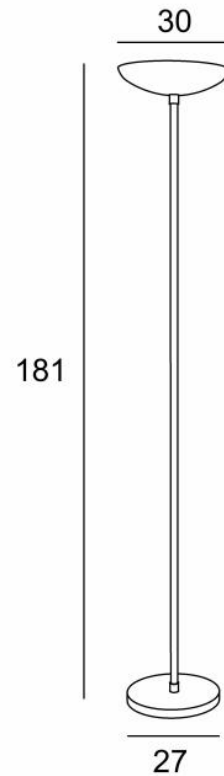

LUCILLE

LUCILLE in brushed bronze

LUCILLE is a FULL LED floor light with indirect lighting, the reflector is fixed

Two very high power LED modules are integrated in the reflector and the luminosity emitted by this floor light is very impressive

This fixture is equipped with a foot dimmer

This high quality floor light is made entirely of brass and is enriched by a remarkable finish

OVERALL SIZES

H181cm

BASE

Ø27 x 2,5cm

TECHNICAL DATA

Two LED modules integrated in the cupola:

consumption 2x30W luminosity 2x2900lm color temperature 2700°K

No driver, these modules work directly on 230V

The cupola is not adjustable

Dimensions of the cupola: Ø30cm H7cm

Dimmable floor lamp

A foot dimmer installed on the electric cable

AVAILABLE METAL FINISHES AND CODES

29 - Brushed bronze - 3790 029