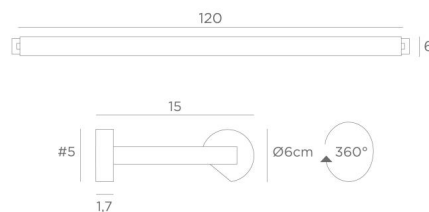

ALEXANDRIE 120

ALEXANDRIE 120 in brushed bronze. Metal finish code : 29

Bookcase light who can also be used as a picture light

ALEXANDRIE 120 has an overall length of 125cm

The reflector, 360° rotatable, is equipped with E14 fittings

This fixture is made of solid brass by experienced craftsmen and the finish is remarkable

The fixture is available in six sizes from 40 to 120cm

On request, it is possible to obtain arms or reflectors in other dimensions

OVERALL SIZES

H6cm L125cm |→15cm

BASE

#5 x 1,7cm (x2)

TECHNICAL DATA

Four metal E14 fittings

Dimmable wall light

The reflector is adjustable trough 360°

Reflector dimensions : L118cm Ø6cm H4,7cm

The power supply is provided in one of the two wall bases

Two fixing plates for the wall bases ([plan in PDF](#))

AVAILABLE METAL FINISHES AND CODES

25 - Brushed brass - 1812 025