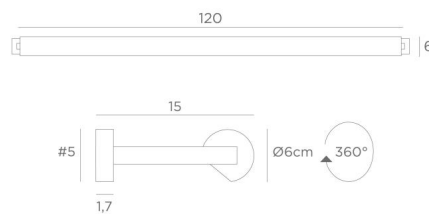

## ALEXANDRIE 120

ALEXANDRIE 120 in brushed bronze. Metal finish code : 29

Bookcase light who can also be used as a picture light

**ALEXANDRIE 120** has an overall length of 125cm

The reflector, 360° rotatable, is equipped with E14 fittings

This fixture is made of solid brass by experienced craftsmen and the finish is remarkable

The fixture is available in six sizes from 40 to 120cm

On request, it is possible to obtain arms or reflectors in other dimensions

### OVERALL SIZES

H6cm L125cm |→15cm

### TECHNICAL DATA

Four metal E14 fittings

Dimmable wall light

The reflector is adjustable trough 360°

Reflector dimensions : L118cm Ø6cm H4,7cm

The power supply is provided in one of the two wall bases

Two fixing plates for the wall bases ([plan in PDF](#))