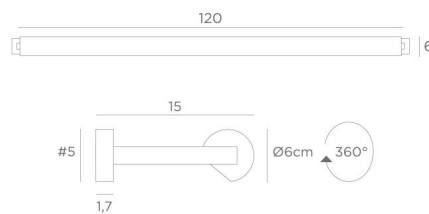

ALEXANDRIE 120

ALEXANDRIE 120 in brushed bronze. Metal finish code : 29

Bookcase light who can also be used as a picture light

ALEXANDRIE 120 has an overall length of 125cm

The reflector, 360° rotatable, is equipped with E14 fittings

This fixture is made of solid brass by experienced craftsmen and the finish is remarkable

The fixture is available in six sizes from 40 to 120cm

On request, it is possible to obtain arms or reflectors in other dimensions

OVERALL SIZES

H6cm L125cm |→15cm

BASE

#5 x 1,7cm (x2)

TECHNICAL DATA

Four metal E14 fittings

Dimmable wall light

The reflector is adjustable trough 360°

Reflector dimensions : L118cm Ø6cm H4,7cm

The power supply is provided in one of the two wall bases

Two fixing plates for the wall bases ([plan in PDF](#))

AVAILABLE METAL FINISHES AND CODES

25 - Brushed brass - 1812 025