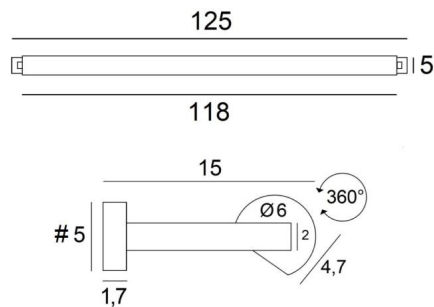

ALEXANDRIE 120

ALEXANDRIE 120 in brushed bronze. Metal finish code: 29

Bookcase light who can also be used as a picture light

ALEXANDRIE 120 has an overall length of 125cm

The reflector, 360° rotatable, is equipped with E14 fittings

This fixture is made of solid brass by experienced craftsmen and the finish is remarkable

The fixture is available in six sizes from 40 to 120cm

On request, it is possible to obtain arms or reflectors in other dimensions

OVERALL SIZES

H6cm L125cm |→15cm

BASE

#5 x 1,7cm (x2)

TECHNICAL DATA

Four metal E14 fittings

Dimmable wall light

The reflector is adjustable trough 360°

Reflector dimensions: L118cm Ø6cm H4,7cm

The power supply is provided in one of the two wall bases

Two fixing plates for the wall bases ([plan in PDF](#))

AVAILABLE METAL FINISHES AND CODES

25 - Brushed brass - 1812 025