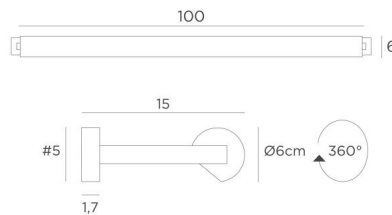

## ALEXANDRIE 100

ALEXANDRIE 100 in brushed bronze. Metal finish code : 29

Bookcase light who can also be used as a picture light

**ALEXANDRIE 100** has an overall length of 105cm

The reflector, 360° rotatable, is equipped with E14 fittings

This fixture is made of solid brass by experienced craftsmen and the finish is remarkable

The fixture is available in six sizes from 40 to 120cm

On request, it is possible to obtain arms or reflectors in other dimensions

### OVERALL SIZES

H6cm L105cm |→15cm

### TECHNICAL DATA

Four metal E14 fittings

Dimmable wall light

The reflector is adjustable trough 360°

Reflector dimensions : L98cm Ø6cm H4,7cm

The power supply is provided in one of the two wall bases

Two fixing plates for the wall bases (plan in PDF)