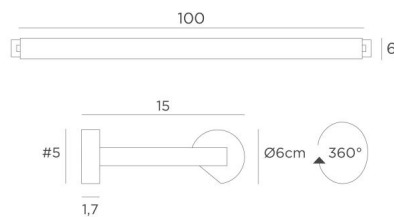

ALEXANDRIE 100

ALEXANDRIE 100 in brushed bronze. Metal finish code : 29

Bookcase light who can also be used as a picture light

ALEXANDRIE 100 has an overall length of 105cm

The reflector, 360° rotatable, is equipped with E14 fittings

This fixture is made of solid brass by experienced craftsmen and the finish is remarkable

The fixture is available in six sizes from 40 to 120cm

On request, it is possible to obtain arms or reflectors in other dimensions

OVERALL SIZES

H6cm L105cm |→15cm

BASE

#5 x 1,7cm (x2)

TECHNICAL DATA

Four metal E14 fittings

Dimmable wall light

The reflector is adjustable trough 360°

Reflector dimensions : L98cm Ø6cm H4,7cm

The power supply is provided in one of the two wall bases

Two fixing plates for the wall bases (plan in PDF)

AVAILABLE METAL FINISHES AND CODES

25 - Brushed brass - 1810 025