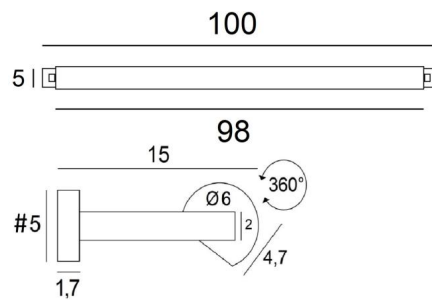

ALEXANDRIE 100

ALEXANDRIE 100 in brushed bronze. Metal finish code: 29

Bookcase light who can also be used as a picture light

ALEXANDRIE 100 has an overall length of 105cm

The reflector, 360° rotatable, is equipped with E14 fittings

This fixture is made of solid brass by experienced craftsmen and the finish is remarkable

The fixture is available in six sizes from 40 to 120cm

On request, it is possible to obtain arms or reflectors in other dimensions

OVERALL SIZES

H6cm L105cm |→15cm

BASE

#5 x 1,7cm (x2)

TECHNICAL DATA

Four metal E14 fittings

Dimmable wall light

The reflector is adjustable trough 360°

Reflector dimensions: L98cm Ø6cm H4,7cm

The power supply is provided in one of the two wall bases

Two fixing plates for the wall bases ([plan in PDF](#))

AVAILABLE METAL FINISHES AND CODES

25 - Brushed brass - 1810 025