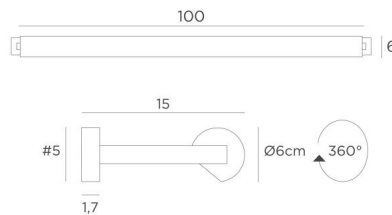

ALEXANDRIE 100

ALEXANDRIE 100 in brushed bronze. Metal finish code : 29

Bookcase light who can also be used as a picture light

ALEXANDRIE 100 has an overall length of 105cm

The reflector, 360° rotatable, is equipped with E14 fittings

This fixture is made of solid brass by experienced craftsmen and the finish is remarkable

The fixture is available in six sizes from 40 to 120cm

On request, it is possible to obtain arms or reflectors in other dimensions

OVERALL SIZES

H6cm L105cm |→15cm

BASE

#5 x 1,7cm (x2)

TECHNICAL DATA

Four metal E14 fittings

Dimmable wall light

The reflector is adjustable trough 360°

Reflector dimensions : L98cm Ø6cm H4,7cm

The power supply is provided in one of the two wall bases

Two fixing plates for the wall bases (plan in PDF)

AVAILABLE METAL FINISHES AND CODES

25 - Brushed brass - 1810 025