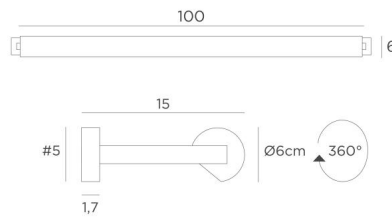

ALEXANDRIE 100

ALEXANDRIE 100 in brushed bronze. Metal finish code : 29

Bookcase light who can also be used as a picture light

ALEXANDRIE 100 has an overall length of 105cm

The reflector, 360° rotatable, is equipped with E14 fittings

This fixture is made of solid brass by experienced craftsmen and the finish is remarkable

The fixture is available in six sizes from 40 to 120cm

On request, it is possible to obtain arms or reflectors in other dimensions

OVERALL SIZES

H6cm L105cm |→15cm

BASE

#5 x 1,7cm (x2)

TECHNICAL DATA

Four metal E14 fittings

Dimmable wall light

The reflector is adjustable trough 360°

Reflector dimensions : L98cm Ø6cm H4,7cm

The power supply is provided in one of the two wall bases

Two fixing plates for the wall bases (plan in PDF)

AVAILABLE METAL FINISHES AND CODES

25 - Brushed brass - 1810 025