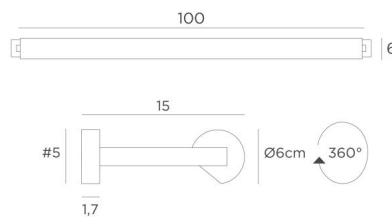

ALEXANDRIE 100

ALEXANDRIE 100 in brushed bronze. Metal finish code : 29

Bookcase light who can also be used as a picture light

ALEXANDRIE 100 has an overall length of 105cm

The reflector, 360° rotatable, is equipped with E14 fittings

This fixture is made of solid brass by experienced craftsmen and the finish is remarkable

The fixture is available in six sizes from 40 to 120cm

On request, it is possible to obtain arms or reflectors in other dimensions

OVERALL SIZES

H6cm L105cm |→15cm

BASE

#5 x 1,7cm (x2)

TECHNICAL DATA

Four metal E14 fittings

Dimmable wall light

The reflector is adjustable trough 360°

Reflector dimensions : L98cm Ø6cm H4,7cm

The power supply is provided in one of the two wall bases

Two fixing plates for the wall bases (plan in PDF)

AVAILABLE METAL FINISHES AND CODES

25 - Brushed brass - 1810 025