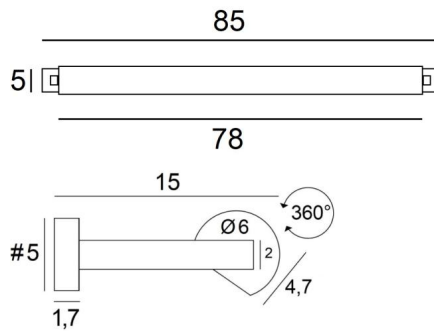

ALEXANDRIE 80

ALEXANDRIE 80 in brushed bronze. Metal finish code: 29

Bookcase light who can also be used as a picture light

ALEXANDRIE 80 has an overall length of 85cm

The reflector, 360° rotatable, is equipped with E14 fittings

This fixture is made of solid brass by experienced craftsmen and the finish is remarkable

The fixture is available in six sizes from 40 to 120cm

On request, it is possible to obtain arms or reflectors in other dimensions

OVERALL SIZES

H6cm L85cm |→15cm

BASE

#5 x 1,7cm (x2)

TECHNICAL DATA

Four metal E14 fittings

Dimmable wall light

The reflector is adjustable trough 360°

Reflector dimensions: L78cm Ø6cm H4,7cm

The power supply is provided in one of the two wall bases

Two fixing plates for the wall bases ([plan in PDF](#))

AVAILABLE METAL FINISHES AND CODES

25 - Brushed brass - 1808 025