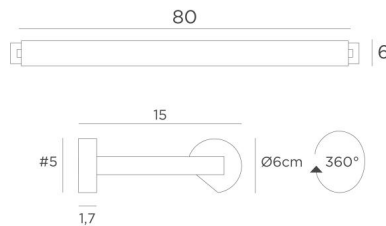

ALEXANDRIE 80

ALEXANDRIE 80 in brushed bronze. Metal finish code : 29

Bookcase light who can also be used as a picture light

ALEXANDRIE 80 has an overall length of 85cm

The reflector, 360° rotatable, is equipped with E14 fittings

This fixture is made of solid brass by experienced craftsmen and the finish is remarkable

The fixture is available in six sizes from 40 to 120cm

On request, it is possible to obtain arms or reflectors in other dimensions

OVERALL SIZES

H6cm L85cm |→15cm

BASE

#5 x 1,7cm (x2)

TECHNICAL DATA

Four metal E14 fittings

Dimmable wall light

The reflector is adjustable trough 360°

Reflector dimensions : L78cm Ø6cm H4,7cm

The power supply is provided in one of the two wall bases

Two fixing plates for the wall bases ([plan in PDF](#))

AVAILABLE METAL FINISHES AND CODES

25 - Brushed brass - 1808 025