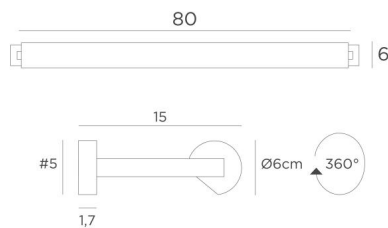

## ALEXANDRIE 80

ALEXANDRIE 80 in brushed bronze. Metal finish code : 29

Bookcase light who can also be used as a picture light

**ALEXANDRIE 80** has an overall length of 85cm

The reflector, 360° rotatable, is equipped with E14 fittings

This fixture is made of solid brass by experienced craftsmen and the finish is remarkable

The fixture is available in six sizes from 40 to 120cm

On request, it is possible to obtain arms or reflectors in other dimensions

### OVERALL SIZES

H6cm L85cm |→15cm

### TECHNICAL DATA

Four metal E14 fittings

Dimmable wall light

The reflector is adjustable trough 360°

Reflector dimensions : L78cm Ø6cm H4,7cm

The power supply is provided in one of the two wall bases

Two fixing plates for the wall bases (plan in PDF)