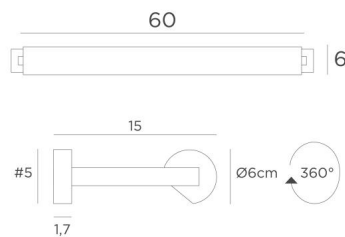

ALEXANDRIE 60

ALEXANDRIE 60 in brushed bronze. Metal finish code : 29

Bookcase light who can also be used as a picture light

ALEXANDRIE 60 has an overall length of 65cm

The reflector, 360° rotatable, is equipped with E14 fittings

This fixture is made of solid brass by experienced craftsmen and the finish is remarkable

The fixture is available in six sizes from 40 to 120cm

On request, it is possible to obtain arms or reflectors in other dimensions

OVERALL SIZES

H6cm L65cm |→15cm

BASE

#5 x 1,7cm (x2)

TECHNICAL DATA

Two metal E14 fittings

Dimmable wall light

The reflector is adjustable trough 360°

Reflector dimensions : L58cm Ø6cm H4,7cm

The power supply is provided in one of the two wall bases

Two fixing plates for the wall bases ([plan in PDF](#))

AVAILABLE METAL FINISHES AND CODES

25 - Brushed brass - 1806 025