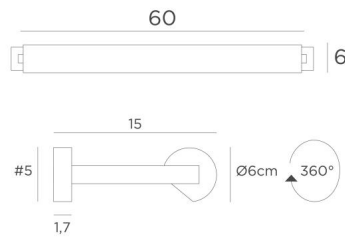

## ALEXANDRIE 60

ALEXANDRIE 60 in brushed bronze. Metal finish code : 29

Bookcase light who can also be used as a picture light

**ALEXANDRIE 60** has an overall length of 65cm

The reflector, 360° rotatable, is equipped with E14 fittings

### OVERALL SIZES

H6cm L65cm |→15cm

### BASE

#5 x 1,7cm (x2)

### TECHNICAL DATA

Two metal E14 fittings

Dimmable wall light

The reflector is adjustable trough 360°

Reflector dimensions : L58cm Ø6cm H4,7cm

The power supply is provided in one of the two wall bases

Two fixing plates for the wall bases ([plan in PDF](#))