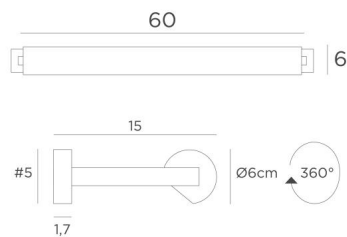

ALEXANDRIE 60

ALEXANDRIE 60 in brushed bronze. Metal finish code : 29

Bookcase light who can also be used as a picture light

ALEXANDRIE 60 has an overall length of 65cm

The reflector, 360° rotatable, is equipped with E14 fittings

This fixture is made of solid brass by experienced craftsmen and the finish is remarkable

The fixture is available in six sizes from 40 to 120cm

On request, it is possible to obtain arms or reflectors in other dimensions

OVERALL SIZES

H6cm L65cm |→15cm

BASE

#5 x 1,7cm (x2)

TECHNICAL DATA

Two metal E14 fittings

Dimmable wall light

The reflector is adjustable trough 360°

Reflector dimensions : L58cm Ø6cm H4,7cm

The power supply is provided in one of the two wall bases

Two fixing plates for the wall bases ([plan in PDF](#))

AVAILABLE METAL FINISHES AND CODES

25 - Brushed brass - 1806 025