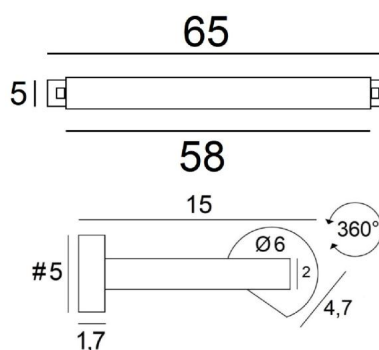

ALEXANDRIE 60

ALEXANDRIE 60 in brushed bronze. Metal finish code: 29

Bookcase light who can also be used as a picture light

ALEXANDRIE 60 has an overall length of 65cm

The reflector, 360° rotatable, is equipped with E14 fittings

This fixture is made of solid brass by experienced craftsmen and the finish is remarkable

The fixture is available in six sizes from 40 to 120cm

On request, it is possible to obtain arms or reflectors in other dimensions

OVERALL SIZES

H6cm L65cm |→15cm

BASE

#5 x 1,7cm (x2)

TECHNICAL DATA

Two metal E14 fittings

Dimmable wall light

The reflector is adjustable trough 360°

Reflector dimensions: L58cm Ø6cm H4,7cm

The power supply is provided in one of the two wall bases

Two fixing plates for the wall bases ([plan in PDF](#))

AVAILABLE METAL FINISHES AND CODES

25 - Brushed brass - 1806 025