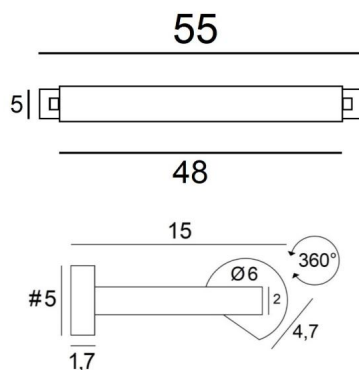

ALEXANDRIE 50

ALEXANDRIE 50 in brushed bronze. Metal finish code: 29

Bookcase light who can also be used as a picture light

ALEXANDRIE 50 has an overall length of 55cm

The reflector, 360° rotatable, is equipped with E14 fittings

This fixture is made of solid brass by experienced craftsmen and the finish is remarkable

The fixture is available in six sizes from 40 to 120cm

On request, it is possible to obtain arms or reflectors in other dimensions

OVERALL SIZES

H6cm L55cm |→15cm

BASE

#5 x 1,7cm (x2)

TECHNICAL DATA

Two metal E14 fittings

The power supply is provided in one of the two wall bases

Dimmable wall light

The reflector is adjustable trough 360°

Reflector dimensions: L48cm Ø6cm H4,7cm

Two fixing plates for the wall bases ([plan in PDF](#))

AVAILABLE METAL FINISHES AND CODES

25 - Brushed brass - 1805 025

28 - Light bronze - 1805 028