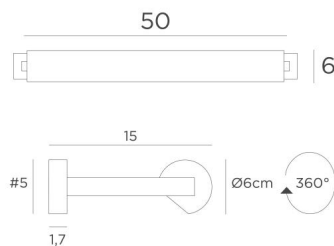

ALEXANDRIE 50

ALEXANDRIE 50 in brushed bronze. Metal finish code : 29

Bookcase light who can also be used as a picture light

ALEXANDRIE 50 has an overall length of 55cm

The reflector, 360° rotatable, is equipped with E14 fittings

This fixture is made of solid brass by experienced craftsmen and the finish is remarkable

The fixture is available in six sizes from 40 to 120cm

On request, it is possible to obtain arms or reflectors in other dimensions

OVERALL SIZES

H6cm L55cm |→15cm

BASE

#5 x 1,7cm (x2)

TECHNICAL DATA

Two metal E14 fittings

The power supply is provided in one of the two wall bases

Dimmable wall light

The reflector is adjustable trough 360°

Reflector dimensions : L48cm Ø6cm H4,7cm

Two fixing plates for the wall bases ([plan in PDF](#))

AVAILABLE METAL FINISHES AND CODES

25 - Brushed brass - 1805 025

28 - Light bronze - 1805 028