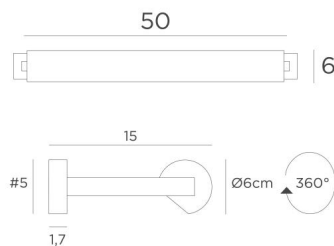

## ALEXANDRIE 50

ALEXANDRIE 50 in brushed bronze. Metal finish code : 29

Bookcase light who can also be used as a picture light

**ALEXANDRIE 50** has an overall length of 55cm

The reflector, 360° rotatable, is equipped with E14 fittings

### OVERALL SIZES

H6cm L55cm |→15cm

### BASE

#5 x 1,7cm (x2)

### TECHNICAL DATA

Two metal E14 fittings

The power supply is provided in one of the two wall bases

Dimmable wall light

The reflector is adjustable trough 360°

Reflector dimensions : L48cm Ø6cm H4,7cm

Two fixing plates for the wall bases ([plan in PDF](#))