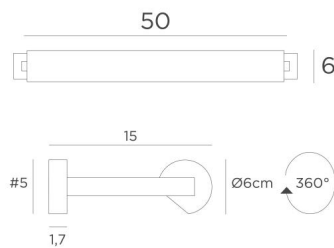

ALEXANDRIE 50

ALEXANDRIE 50 in brushed bronze. Metal finish code : 29

Bookcase light who can also be used as a picture light

ALEXANDRIE 50 has an overall length of 55cm

The reflector, 360° rotatable, is equipped with E14 fittings

This fixture is made of solid brass by experienced craftsmen and the finish is remarkable

The fixture is available in six sizes from 40 to 120cm

On request, it is possible to obtain arms or reflectors in other dimensions

OVERALL SIZES

H6cm L55cm |→15cm

BASE

#5 x 1,7cm (x2)

TECHNICAL DATA

Two metal E14 fittings

The power supply is provided in one of the two wall bases

Dimmable wall light

The reflector is adjustable trough 360°

Reflector dimensions : L48cm Ø6cm H4,7cm

Two fixing plates for the wall bases ([plan in PDF](#))

AVAILABLE METAL FINISHES AND CODES

25 - Brushed brass - 1805 025

28 - Light bronze - 1805 028