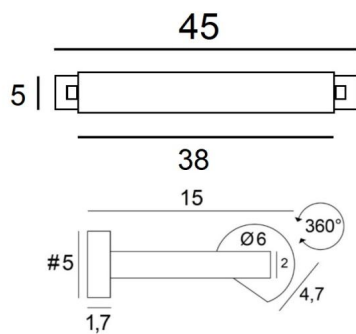

ALEXANDRIE 40

ALEXANDRIE 40 in brushed bronze. Metal finish code: 29

Bookcase light who can also be used as a picture light

ALEXANDRIE 40 has an overall length of 45cm

The reflector, 360° rotatable, is equipped with E14 fittings

This fixture is made of solid brass by experienced craftsmen and the finish is remarkable

The fixture is available in six sizes from 40 to 120cm

On request, it is possible to obtain arms or reflectors in other dimensions

OVERALL SIZES

H6cm L45cm |→15cm

BASE

#5 x 1,7cm (x2)

TECHNICAL DATA

Two metal E14 fittings

The power supply is provided in one of the two wall bases

Dimmable wall light

The reflector is adjustable trough 360°

Reflector dimensions: L38cm Ø6cm H4,7cm

The power supply is provided in one of the two wall bases

Two fixing plates for the wall bases [plan in PDF](#))

AVAILABLE METAL FINISHES AND CODES