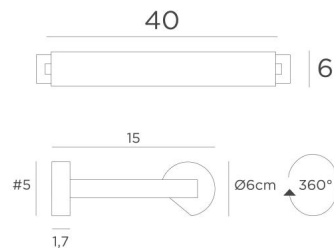

ALEXANDRIE 40

ALEXANDRIE 40 in brushed bronze. Metal finish code : 29

Bookcase light who can also be used as a picture light

ALEXANDRIE 40 has an overall length of 45cm

The reflector, 360° rotatable, is equipped with E14 fittings

This fixture is made of solid brass by experienced craftsmen and the finish is remarkable

The fixture is available in six sizes from 40 to 120cm

On request, it is possible to obtain arms or reflectors in other dimensions

OVERALL SIZES

H6cm L45cm |→15cm

BASE

#5 x 1,7cm (x2)

TECHNICAL DATA

Two metal E14 fittings

The power supply is provided in one of the two wall bases

Dimmable wall light

The reflector is adjustable trough 360°

Reflector dimensions : L38cm Ø6cm H4,7cm

The power supply is provided in one of the two wall bases

Two fixing plates for the wall bases [plan in PDF](#))

AVAILABLE METAL FINISHES AND CODES