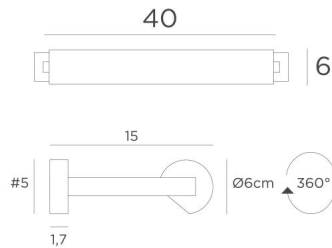

ALEXANDRIE 40

ALEXANDRIE 40 in brushed bronze. Metal finish code : 29

Bookcase light who can also be used as a picture light

ALEXANDRIE 40 has an overall length of 45cm

The reflector, 360° rotatable, is equipped with E14 fittings

This fixture is made of solid brass by experienced craftsmen and the finish is remarkable

The fixture is available in six sizes from 40 to 120cm

On request, it is possible to obtain arms or reflectors in other dimensions

OVERALL SIZES

H6cm L45cm |→15cm

BASE

#5 x 1,7cm (x2)

TECHNICAL DATA

Two metal E14 fittings

The power supply is provided in one of the two wall bases

Dimmable wall light

The reflector is adjustable trough 360°

Reflector dimensions : L38cm Ø6cm H4,7cm

The power supply is provided in one of the two wall bases

Two fixing plates for the wall bases [plan in PDF](#))

AVAILABLE METAL FINISHES AND CODES