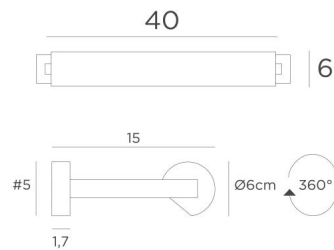

ALEXANDRIE 40

ALEXANDRIE 40 in brushed bronze. Metal finish code : 29

Bookcase light who can also be used as a picture light

ALEXANDRIE 40 has an overall length of 45cm

The reflector, 360° rotatable, is equipped with E14 fittings

This fixture is made of solid brass by experienced craftsmen and the finish is remarkable

The fixture is available in six sizes from 40 to 120cm

On request, it is possible to obtain arms or reflectors in other dimensions

OVERALL SIZES

H6cm L45cm |→15cm

BASE

#5 x 1,7cm (x2)

TECHNICAL DATA

Two metal E14 fittings

The power supply is provided in one of the two wall bases

Dimmable wall light

The reflector is adjustable trough 360°

Reflector dimensions : L38cm Ø6cm H4,7cm

The power supply is provided in one of the two wall bases

Two fixing plates for the wall bases [plan in PDF](#))

AVAILABLE METAL FINISHES AND CODES