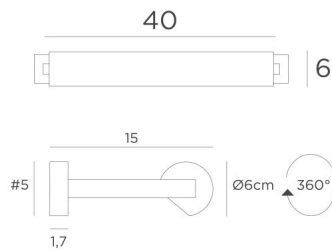

## ALEXANDRIE 40

ALEXANDRIE 40 in brushed bronze. Metal finish code : 29

Bookcase light who can also be used as a picture light

**ALEXANDRIE 40** has an overall length of 45cm

The reflector, 360° rotatable, is equipped with E14 fittings

### OVERALL SIZES

H6cm L45cm |→15cm

### BASE

#5 x 1,7cm (x2)

### TECHNICAL DATA

Two metal E14 fittings

The power supply is provided in one of the two wall bases

Dimmable wall light

The reflector is adjustable trough 360°

Reflector dimensions : L38cm Ø6cm H4,7cm

The power supply is provided in one of the two wall bases