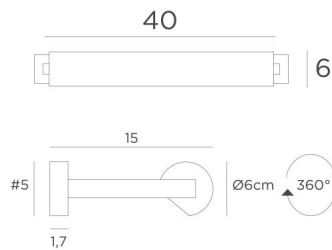

ALEXANDRIE 40

ALEXANDRIE 40 in brushed bronze. Metal finish code : 29

Bookcase light who can also be used as a picture light

ALEXANDRIE 40 has an overall length of 45cm

The reflector, 360° rotatable, is equipped with E14 fittings

This fixture is made of solid brass by experienced craftsmen and the finish is remarkable

The fixture is available in six sizes from 40 to 120cm

On request, it is possible to obtain arms or reflectors in other dimensions

OVERALL SIZES

H6cm L45cm |→15cm

BASE

#5 x 1,7cm (x2)

TECHNICAL DATA

Two metal E14 fittings

The power supply is provided in one of the two wall bases

Dimmable wall light

The reflector is adjustable trough 360°

Reflector dimensions : L38cm Ø6cm H4,7cm

The power supply is provided in one of the two wall bases

Two fixing plates for the wall bases [plan in PDF](#))

AVAILABLE METAL FINISHES AND CODES