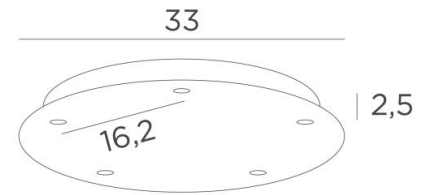

## Ceiling base 5 o33

Ceiling base 5 o33

**CEILING BASE 5 o33** is a round ceiling base provided for five cable outlets for hanging light bulbs, structures, glass or lampshades

In addition, standardised cabling is provided

### BASE

Plate : Ø33cm - Box : Ø30 x 2,5cm