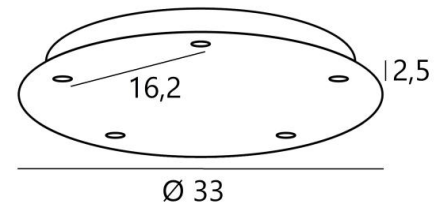

Ceiling base 5 o33

CEILING BASE 5 o33 in brushed bronze. Metal finish code: 29. Optional: a wide choice of cables and fittings (+supplement)

+ SUPPLEMENT

CEILING BASE 5 o33 is a round ceiling base provided for five cable outlets for hanging light bulbs, structures, glass or lampshades

In addition, standardised cabling is provided

There are also many options in the choice of shapes, sizes, finishes, wiring, fittings or the number of cable outlets

BASE

Plate : Ø33cm - Box : Ø30 x 2,5cm

TECHNICAL DATA

Maximum diameter of pendants to be placed on the cables :

Ø30cm - if the pendants are at different heights

Ø15cm - if the pendants are at the same height

A fixing plate for the ceiling base ([plan in PDF](#))