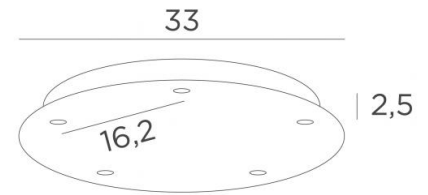

Ceiling base 5 o33

Ceiling base 5 o33

CEILING BASE 5 o33 is a round ceiling base provided for five cable outlets for hanging light bulbs, structures, glass or lampshades

In addition, standardised cabling is provided

There are also many options in the choice of shapes, sizes, finishes, wiring, fittings or the number of cable outlets

BASE

Plate : Ø33cm - Box : Ø30 x 2,5cm

TECHNICAL DATA

Minimum distance between two cable outlets : 16,2cm

Maximum diameter of pendants to be placed on the cables :

Ø30cm - if the pendants are at different heights

Ø15cm - if the pendants are at the same height

A fixing plate for the ceiling base ([plan in PDF](#))