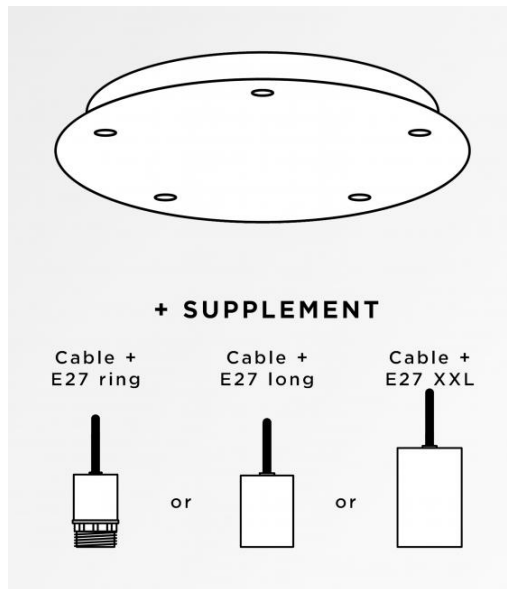

Ceiling base 5 o33

Ceiling base 5 o33

CEILING BASE 5 o33 is a round ceiling base provided for five cable outlets for hanging light bulbs, structures, glass or lampshades

In addition, standardised cabling is provided

There are also many options in the choice of shapes, sizes, finishes, wiring, fittings or the number of cable outlets

BASE

Plate : Ø33cm - Box : Ø30 x 2,5cm

TECHNICAL DATA

Minimum distance between two cable outlets : 16,2cm

Maximum diameter of pendants to be placed on the cables :

Ø30cm - if the pendants are at different heights

Ø15cm - if the pendants are at the same height

A fixing plate for the ceiling base ([plan in PDF](#))

WITH FITTINGS (3 models)

E27 RING : fitting with ring, to fix a structure or a lampshade (cable + fitting : code 6563)

E27 LONG : long fitting for a small or medium sized bulb (cable + fitting : code 6564)