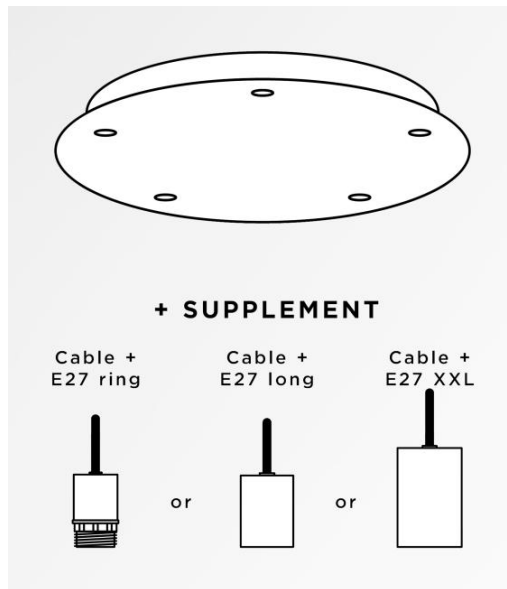

Ceiling base 5 o33

Ceiling base 5 o33

CEILING BASE 5 o33 is a round ceiling base provided for five cable outlets for hanging light bulbs, structures, glass or lampshades

In addition, standardised cabling is provided

There are also many options in the choice of shapes, sizes, finishes, wiring, fittings or the number of cable outlets

BASE

Plate : Ø33cm - Box : Ø30 x 2,5cm

TECHNICAL DATA

Minimum distance between two cable outlets : 16,2cm

Maximum diameter of pendants to be placed on the cables :

Ø30cm - if the pendants are at different heights

Ø15cm - if the pendants are at the same height

A fixing plate for the ceiling base ([plan in PDF](#))

WITH FITTINGS (3 models)

E27 RING : fitting with ring, to fix a structure or a lampshade (cable + fitting : code 6563)

E27 LONG : long fitting for a small or medium sized bulb (cable + fitting : code 6564)