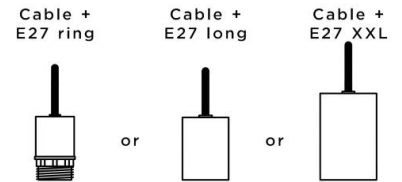

Ceiling base 5 o33

CEILING BASE 5 o33 in brushed bronze. Metal finish code: 29. Optional: a wide choice of cables and fittings (+supplement)

+ SUPPLEMENT

CEILING BASE 5 o33 is a round ceiling base provided for five cable outlets for hanging light bulbs, structures, glass or lampshades

In addition, standardised cabling is provided

There are also many options in the choice of shapes, sizes, finishes, wiring, fittings or the number of cable outlets

BASE

Plate : Ø33cm - Box : Ø30 x 2,5cm

TECHNICAL DATA

Maximum diameter of pendants to be placed on the cables :

Ø30cm - if the pendants are at different heights

Ø15cm - if the pendants are at the same height

A fixing plate for the ceiling base ([plan in PDF](#))