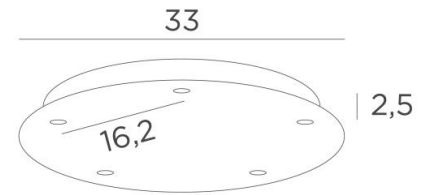

Ceiling base 5 o33

Ceiling base 5 o33

CEILING BASE 5 o33 is a round ceiling base provided for five cable outlets for hanging light bulbs, structures, glass or lampshades

In addition, standardised cabling is provided

There are also many options in the choice of shapes, sizes, finishes, wiring, fittings or the number of cable outlets

BASE

Plate : Ø33cm - Box : Ø30 x 2,5cm

TECHNICAL DATA

Minimum distance between two cable outlets : 16,2cm

Maximum diameter of pendants to be placed on the cables :

Ø30cm - if the pendants are at different heights

Ø15cm - if the pendants are at the same height

A fixing plate for the ceiling base ([plan in PDF](#))