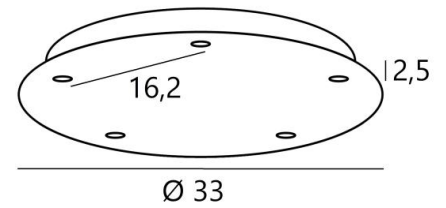

## Ceiling base 5 o33

CEILING BASE 5 o33 in brushed bronze. Metal finish code: 29. Optional: a wide choice of cables and fittings (+supplement)

### BASE

Plate : Ø33cm - Box : Ø30 x 2,5cm

### TECHNICAL DATA

Maximum diameter of pendants to be placed on the cables :

Ø30cm - if the pendants are at different heights

Ø15cm - if the pendants are at the same height

A fixing plate for the ceiling base ([plan in PDF](#))