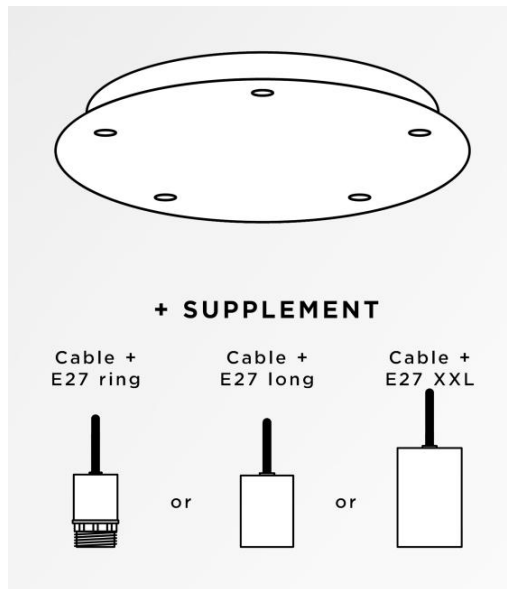

## Ceiling base 5 o33

Ceiling base 5 o33

**CEILING BASE 5 o33** is a round ceiling base provided for five cable outlets for hanging light bulbs, structures, glass or lampshades

In addition, standardised cabling is provided

### BASE

Plate : Ø33cm - Box : Ø30 x 2,5cm

### TECHNICAL DATA

Minimum distance between two cable outlets : 16,2cm

Maximum diameter of pendants to be placed on the cables :

Ø30cm - if the pendants are at different heights

Ø15cm - if the pendants are at the same height

**E27 RING** : fitting with ring, to fix a structure or a lampshade (cable + fitting : code 6563)

**E27 LONG** : long fitting for a small or medium sized bulb (cable + fitting : code 6564)

**E27 XXL** : long and wide fitting for a big light bulb (cable + fitting : code 6565)