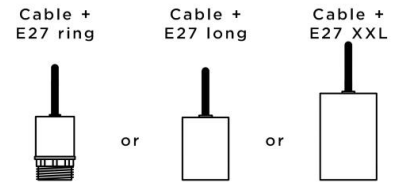

+ SUPPLEMENT