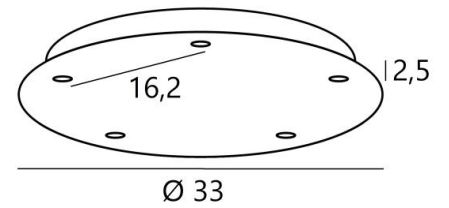

## Ceiling base 5 o33

CEILING BASE 5 o33 in brushed bronze. Metal finish code: 29. Optional: a wide choice of cables and fittings (+supplement)

### BASE

Plate : Ø33cm - Box : Ø30 x 2,5cm

### TECHNICAL DATA

Maximum diameter of pendants to be placed on the cables :

Ø30cm - if the pendants are at different heights

Ø15cm - if the pendants are at the same height

A fixing plate for the ceiling base ([plan in PDF](#))