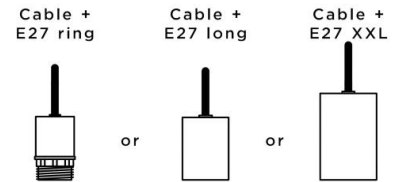

+ SUPPLEMENT