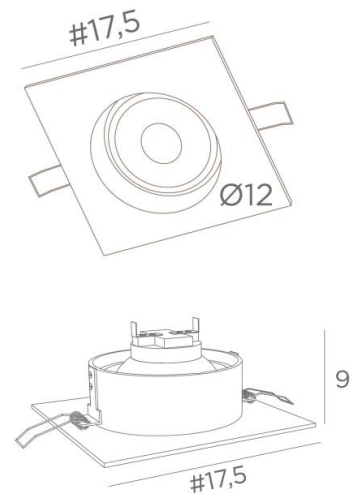

PORTOFINO

PORTOFINO in light bronze

PORTOFINO is an imposing ceiling light with recessed spotlight

In a thick brass plate, an AR111 bulb (Ø111mm) is integrated

The AR111 bulbs are very high power bulbs operating on 12V

The main advantage of this high quality luminaire is that he has a choice of many remarkable finishes

OVERALL SIZES

#17,5cm H9cm

BASE : #17,5 x 0,3cm

TECHNICAL DATA

Visible square plate (#17,5cm) with two clips for fixing

One spotlight designed for an AR111 (Ø111mm bulb - G53 base)

Supplied transformer : 3-60W 12V/230V 50-60Hz

Dimmable and compatible for LED bulb

PLACEMENT

Cutout size : Ø16cm

Recessed depth : 10,5cm

Thickness of mounting surface : 1mm