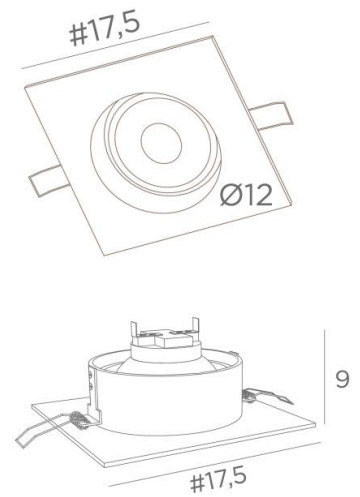

## PORTOFINO

PORTOFINO in light bronze

**PORTOFINO** is an imposing ceiling light with recessed spotlight

In a thick brass plate, an AR111 bulb (Ø111mm) is integrated

The AR111 bulbs are very high power bulbs operating on 12V

### OVERALL SIZES

#17,5cm H9cm

**BASE :** #17,5 x 0,3cm

### TECHNICAL DATA

Visible square plate (#17,5cm) with two clips for fixing

One spotlight designed for an AR111 (Ø111mm bulb - G53 base)

Supplied transformer : 3-60W 12V/230V 50-60Hz

Dimmable and compatible for LED bulb

### PLACEMENT

Cutout size : Ø16cm

Recessed depth : 10,5cm

Thickness of mounting surface : 1mm

Straighten the clips and insert them into the ceiling cutout