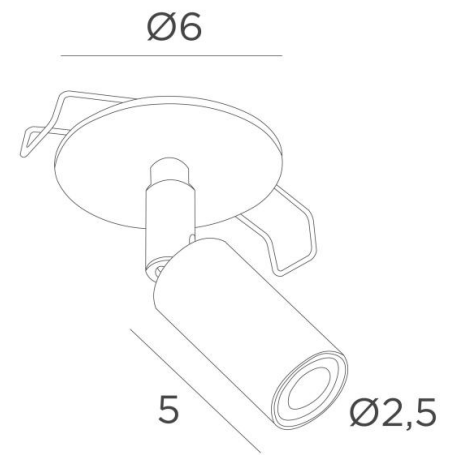

OSLO 6

OSLO 6 in structured black

This small spotlight is very decorative, he dresses your ceiling with elegance and harmony. He will give your interior a more contemporary touch while maintaining the same luminosity

OSLO consists of a surface-mounted spotlight on a adjustable joint. Two clips on the back of the plate allow the spotlight to be anchored to the false ceiling. On request, a round plate of 7 or 8cm or larger It is equipped with a power LED bulb with a concentrated beam and warm color This small, high quality spotlight is enriched by a wide range of remarkable finishes

OVERALL SIZES

H8,5cm

BASE : Ø6 x 0,3cm

TECHNICAL DATA

Visible round plate (Ø6cm) with two clips for fixing
Integrated LED in the spotlight : 1W 250lm 2700°K
CRI 95 SDCM 3 Beam angle 30°
One spotlight mounted on a 360° adjustable joint
Spotlight dimensions : Ø2,5cm L5cm
Delivered with driver : 230V 700mA not dimmable

INSTALLATION

Cutout size : Ø5cm
Recessed depth : 4,5cm
Thickness of mounting surface : 1mm
Straighten the clips and insert them into the ceiling cutout

AVAILABLE METAL FINISHES AND CODES

	01 - Structured white - 5936 001
	02 - Structured black - 5936 002
	25 - Brushed brass - 5936 025
	28 - Light bronze - 5936 028
	29 - Brushed bronze - 5936 029