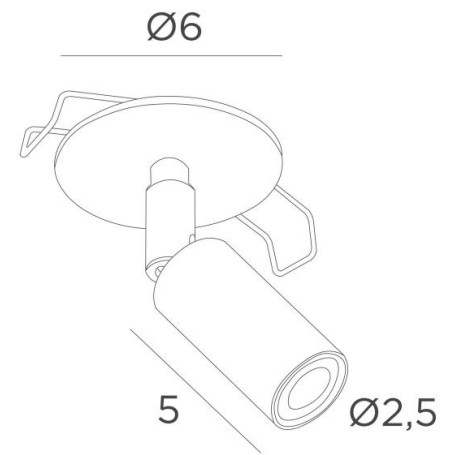

OSLO o6

OSLO o6 in structured black. Metal finish code: 02

This small spotlight is very decorative, he dresses your ceiling with elegance and harmony. He will give your interior a more contemporary touch while maintaining the same luminosity

OSLO o6 consists of a surface-mounted spotlight on a adjustable joint. Two clips on the back of the plate allow the spotlight to be anchored to the false ceiling

It is equipped with a power LED bulb with a concentrated beam and warm colour

This small, high quality spotlight is enriched by a wide range of remarkable finishes

OVERALL SIZES

H8,5cm

BASE : Ø6 x 0,3cm

TECHNICAL DATA

Visible round plate (Ø6cm) with two clips for fixing

One spotlight mounted on a 360° adjustable joint

Integrated LED: 1W 250lm 2700°K CRI 95 SDCM 3 25° Beam angle

Spotlight dimensions: Ø2,5cm L5cm

Delivered with driver: 230V 700mA not dimmable

On request, a round plate of 7 or 8cm or larger

INSTALLATION

Cutout size: Ø5cm