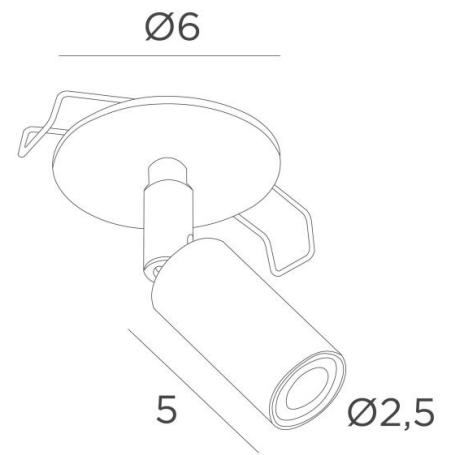

## OSLO o6

OSLO o6 in structured black. Metal finish code: 02

This small spotlight is very decorative, he dresses your ceiling with elegance and harmony. He will give your interior a more contemporary touch while maintaining the same luminosity

**OSLO o6** consists of a surface-mounted spotlight on a adjustable joint. Two clips on the back of the plate allow the spotlight to be anchored to the false ceiling

It is equipped with a power LED bulb with a concentrated beam and warm colour

### OVERALL SIZES

H8,5cm

**BASE :** Ø6 x 0,3cm

### TECHNICAL DATA

Visible round plate (Ø6cm) with two clips for fixing

One spotlight mounted on a 360° adjustable joint

Integrated LED: 1W 250lm 2700°K CRI 95 SDCM 3 Beam angle 25°

Spotlight dimensions: Ø2,5cm L5cm