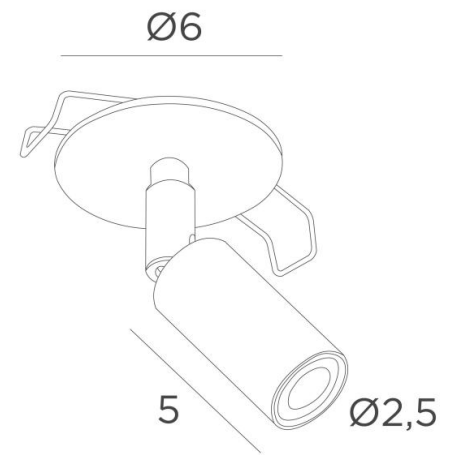

OSLO o6

OSLO o6 in structured black. Metal finish code: 02

This small spotlight is very decorative, he dresses your ceiling with elegance and harmony. He will give your interior a more contemporary touch while maintaining the same luminosity

OSLO o6 consists of a surface-mounted spotlight on a adjustable joint. Two clips on the back of the plate allow the spotlight to be anchored to the false ceiling

It is equipped with a power LED bulb with a concentrated beam and warm colour

This small, high quality spotlight is enriched by a wide range of remarkable finishes

OVERALL SIZES

H8,5cm

BASE : Ø6 x 0,3cm

TECHNICAL DATA

Visible round plate (Ø6cm) with two clips for fixing

One spotlight mounted on a 360° adjustable joint

Integrated LED: 1W 250lm 2700°K CRI 95 SDCM 3 Beam angle 25°

Spotlight dimensions: Ø2,5cm L5cm

Delivered with driver: 230V 700mA not dimmable

On request, a round plate of 7 or 8cm or larger

INSTALLATION

Cutout size: Ø5cm