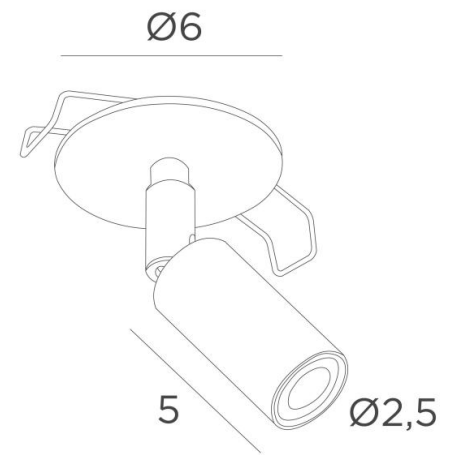

## OSLO o6

OSLO o6 in structured black. Metal finish code: 02

This small spotlight is very decorative, he dresses your ceiling with elegance and harmony. He will give your interior a more contemporary touch while maintaining the same luminosity

**OSLO o6** consists of a surface-mounted spotlight on a adjustable joint. Two clips on the back of the plate allow the spotlight to be anchored to the false ceiling

It is equipped with a power LED bulb with a concentrated beam and warm colour

### OVERALL SIZES

H8,5cm

**BASE** : Ø6 x 0,3cm

### TECHNICAL DATA

Visible round plate (Ø6cm) with two clips for fixing

One spotlight mounted on a 360° adjustable joint

Integrated LED: 1W 250lm 2700°K CRI 95 SDCM 3 Beam angle 25°

Spotlight dimensions: Ø2,5cm L5cm