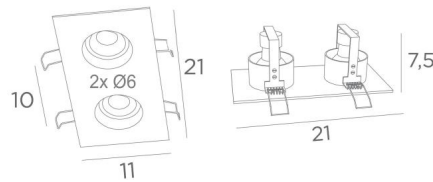

## RIVERSIDE 2

RIVERSIDE 2 in brushed bronze. Metal finish code: 29

**RIVERSIDE 2** is an elegant ceiling light with two recessed spots

Two GU10 bulbs are integrated in a thick brass plate

The main advantage of this high quality ceiling light is that it has a choice of many remarkable finishes

### OVERALL SIZES

#21 x 11cm H7,5cm

**BASE** : #21 x 11 x 0,3cm

### TECHNICAL DATA

Visible rectangular plate (#21 x 11cm) with four clips for fixing

Two GU10 fittings

A black decorative ring to be placed around and behind each bulb

Dimmable spotlights, works directly on 230V, without driver

### PLACEMENT

Cutouts size : 2x Ø10cm

Recessed depth : 7,5cm

Thickness of mounting surface : 1mm

Straighten the clips and insert them into the ceiling cutouts

Mandatory use of LED bulbs (safety)