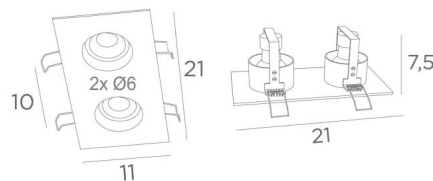

RIVERSIDE 2

RIVERSIDE 2 in light bronze

RIVERSIDE 2 is an elegant ceiling light with two recessed spots

Two GU10 bulbs are integrated in a thick brass plate

The main advantage of this high quality ceiling light is that it has a choice of many remarkable finishes

There is a **RIVERSIDE** model with one spotlight

OVERALL SIZES

#21 x 11cm H7,5cm

BASE : #21 x 11 x 0,3cm

TECHNICAL DATA

Visible rectangular plate (#21 x 11 cm) with four clips for fixing

Two GU10 fittings

A black decorative ring to be placed around and behind each bulb

Dimmable spotlights, works directly on 230V, without driver

PLACEMENT

Cutouts size : 2x Ø10cm

Recessed depth : 7,5cm

Thickness of mounting surface : 1mm

Straighten the clips and insert them into the ceiling cutouts