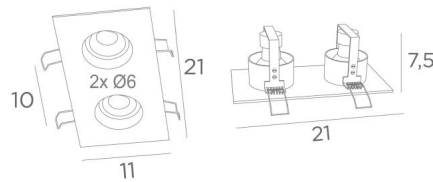

RIVERSIDE 2

RIVERSIDE 2 in brushed bronze. Metal finish code: 29

RIVERSIDE 2 is an elegant ceiling light with two recessed spots

Two GU10 bulbs are integrated in a thick brass plate

The main advantage of this high quality ceiling light is that it has a choice of many remarkable finishes

There is a **RIVERSIDE** model with one spotlight

OVERALL SIZES

#21 x 11cm H7,5cm

BASE : #21 x 11 x 0,3cm

TECHNICAL DATA

Visible rectangular plate (#21 x 11 cm) with four clips for fixing

Two GU10 fittings

A black decorative ring to be placed around and behind each bulb

Dimmable spotlights, works directly on 230V, without driver

PLACEMENT

Cutouts size : 2x Ø10cm

Recessed depth : 7,5cm

Thickness of mounting surface : 1mm

Straighten the clips and insert them into the ceiling cutouts