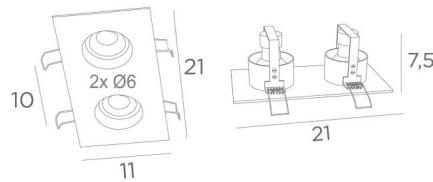

RIVERSIDE 2

RIVERSIDE 2 in brushed bronze. Metal finish code: 29

RIVERSIDE 2 is an elegant ceiling light with two recessed spots

Two GU10 bulbs are integrated in a thick brass plate

The main advantage of this high quality ceiling light is that it has a choice of many remarkable finishes

There is a **RIVERSIDE** model with one spotlight

OVERALL SIZES

#21 x 11cm H7,5cm

BASE : #21 x 11 x 0,3cm

TECHNICAL DATA

Visible rectangular plate (#21 x 11cm) with four clips for fixing

Two GU10 fittings

A black decorative ring to be placed around and behind each bulb

Dimmable spotlights, works directly on 230V, without driver

PLACEMENT

Cutouts size : 2x Ø10cm

Recessed depth : 7,5cm

Thickness of mounting surface : 1mm

Straighten the clips and insert them into the ceiling cutouts