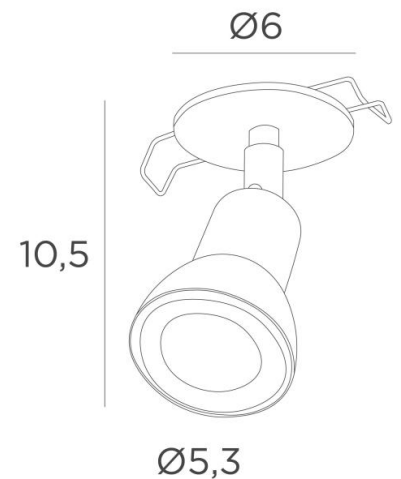

SALENTO 6

SALENTO 6 in brushed bronze

This small spotlight is very decorative, he dresses your ceiling with elegance and harmony. He will give your interior a more contemporary touch while maintaining the same luminosity
Indeed, **SALENTO** can easily replace your traditional recessed spotlights and can be positioned in existing cut-outs

He consists of a surface-mounted spotlight mounted on an adjustable joint. Two clips on the back of the plate allow the spotlight to be anchored to the false ceiling

On request, it is possible to obtain a round plate of 8cm or more. It is designed for one GU10 bulb and there are many with high power available on the market

This small, high quality spotlight is enriched by a wide range of remarkable finishes

OVERALL SIZES

H10,5cm

BASE : Ø6 x 0,3cm

TECHNICAL DATA

Visible round plate (Ø6cm) with two clips for fixing

One spotlight mounted on a 360° adjustable joint

Spotlight dimensions : Ø2,8→5,3cm L6,7cm

One GU10 fitting

Dimmable spotlight, without driver, works directly on 230V

INSTALLATION

Cutout size : Ø5cm

Recessed depth : 4,5cm

Thickness of mounting surface : 1mm