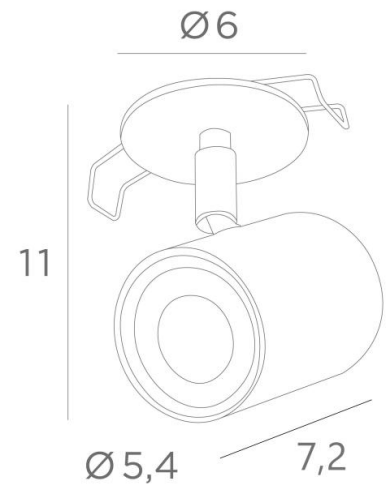

MANHATTAN 6

MANHATTAN 6 in brushed brass

This small spotlight is very decorative, he dresses your ceiling with elegance and harmony. He will give your interior a more contemporary touch while maintaining the same luminosity. Indeed, **MANHATTAN** can easily replace your traditional recessed spotlights and can be positioned in existing cut-outs. He consists of a surface-mounted spotlight mounted on an adjustable joint. Two clips on the back of the plate allow the spotlight to be anchored to the false ceiling. On request, it is possible to obtain a round plate of 8cm or more. It is designed for one GU10 bulb and there are many with high power available on the market.

This small, high quality spotlight is enriched by a wide range of remarkable finishes.

OVERALL SIZES

H11cm

BASE : Ø6 x 0,3cm

TECHNICAL DATA

Visible round plate (Ø6cm) with two clips for fixing

One spotlight mounted on a 360° adjustable joint

Spotlight dimensions : L7,2cm Ø5,4cm

One GU10 fitting

No driver, this spotlight works directly on 230V

Dimmable spotlight

INSTALLATION

Cutout size : Ø5cm

Recessed depth : 4,5cm

Thickness of mounting surface : 1mm