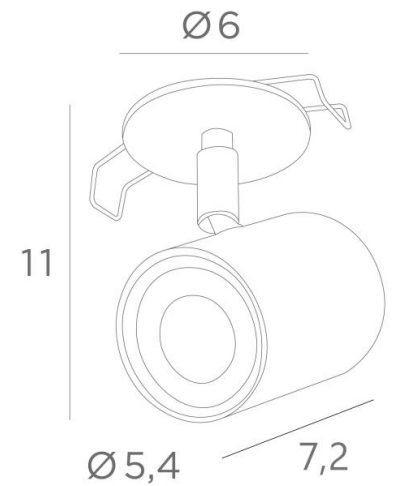

## MANHATTAN 6

MANHATTAN 6 in brushed brass

This small spotlight is very decorative, he dresses your ceiling with elegance and harmony. He will give your interior a more contemporary touch while maintaining the same luminosity. Indeed, **MANHATTAN** can easily replace your traditional recessed spotlights and can be positioned in existing cut-outs. He consists of a surface-mounted spotlight mounted on an adjustable joint. Two clips on the back of the plate allow the spotlight to be anchored to the false ceiling. On request, it is possible to obtain a round plate of 8cm or more. It is designed for one GU10 bulb and there are many with high power available on the market.

### OVERALL SIZES

H11cm

**BASE** : Ø6 x 0,3cm

### TECHNICAL DATA

Visible round plate (Ø6cm) with two clips for fixing

One spotlight mounted on a 360° adjustable joint

Spotlight dimensions : L7,2cm Ø5,4cm

One GU10 fitting

No driver, this spotlight works directly on 230V

### INSTALLATION

Cutout size : Ø5cm

Recessed depth : 4,5cm

Thickness of mounting surface : 1mm

Straighten the clips and insert them into the ceiling cutout