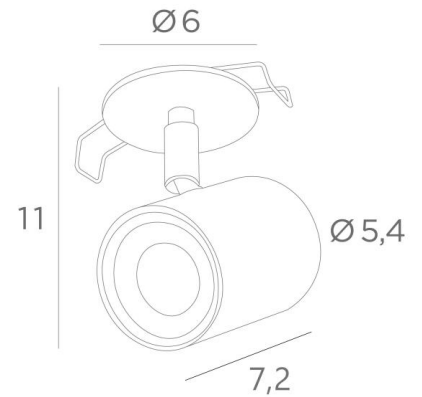

## MANHATTAN o6

MANHATTAN o6 in brushed brass (option). Metal finish code: 25

**MANHATTAN** is a small, highly decorative spotlight that dresses up your ceiling with elegance and harmony. It will give your interior a more contemporary touch while increasing light output  
**MANHATTAN** can easily replace your traditional recessed spotlights and be positioned over existing cut-outs. As a surface-mounted spotlight, it directs the light not towards the floor, where it is completely absorbed, but towards the top of the walls, significantly increasing the overall brightness of the room  
This small, high quality spotlight is enriched by a wide range of remarkable finishes

### OVERALL SIZES

H11cm

**BASE** : Ø6 x 0,3cm

### TECHNICAL DATA

Visible round plate (Ø6cm) with two clips for fixing

Spotlight on a ball joint adjustable in all directions. Dimensions: L7,2cm Ø5,4cm

GU10 fitting. Dimmable spotlight. No driver, this spotlight works directly on 230V

### OPTION

Round plates in other sizes: 7cm, 8cm, ...