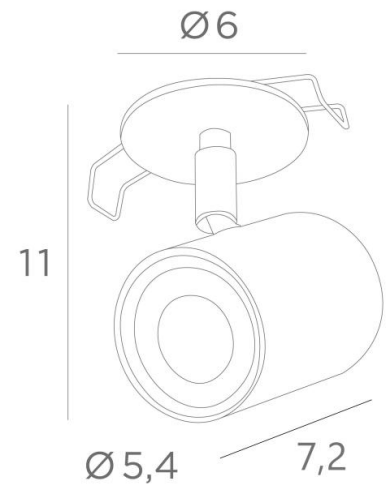

MANHATTAN 6

MANHATTAN 6 in brushed brass

This small spotlight is very decorative, he dresses your ceiling with elegance and harmony. He will give your interior a more contemporary touch while maintaining the same luminosity. Indeed, **MANHATTAN** can easily replace your traditional recessed spotlights and can be positioned in existing cut-outs. He consists of a surface-mounted spotlight mounted on an adjustable joint. Two clips on the back of the plate allow the spotlight to be anchored to the false ceiling. On request, it is possible to obtain a round plate of 8cm or more. It is designed for one GU10 bulb and there are many with high power available on the market.

This small, high quality spotlight is enriched by a wide range of remarkable finishes

OVERALL SIZES

H11cm

BASE : Ø6 x 0,3cm

TECHNICAL DATA

Visible round plate (Ø6cm) with two clips for fixing

One spotlight mounted on a 360° adjustable joint

Spotlight dimensions : L7,2cm Ø5,4cm

One GU10 fitting

No driver, this spotlight works directly on 230V

Dimmable spotlight

INSTALLATION

Cutout size : Ø5cm

Recessed depth : 4,5cm

Thickness of mounting surface : 1mm