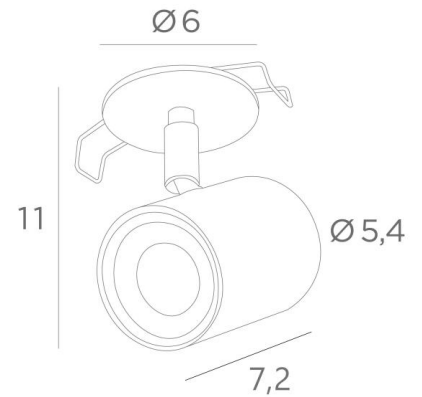

MANHATTAN o6

MANHATTAN o6 in brushed brass (option). Metal finish code: 25

MANHATTAN is a small, highly decorative spotlight that dresses up your ceiling with elegance and harmony. It will give your interior a more contemporary touch while increasing light output
MANHATTAN can easily replace your traditional recessed spotlights and be positioned over existing cut-outs. As a surface-mounted spotlight, it directs the light not towards the floor, where it is completely absorbed, but towards the top of the walls, significantly increasing the overall brightness of the room
This small, high quality spotlight is enriched by a wide range of remarkable finishes

OVERALL SIZES

H11cm

BASE : Ø6 x 0,3cm

TECHNICAL DATA

Visible round plate (Ø6cm) with two clips for fixing

Spotlight on a ball joint adjustable in all directions. Dimensions: L7,2cm Ø5,4cm

GU10 fitting. Dimmable spotlight. No driver, this spotlight works directly on 230V

INSTALLATION

Cutout size: Ø5cm

Recessed depth: 5cm

Straighten the clips and insert them into the ceiling cutout

OPTION

Round plates in other sizes: 7cm, 8cm, ...

AVAILABLE METAL FINISHES AND CODES

 01 - Structured white - 5966 001