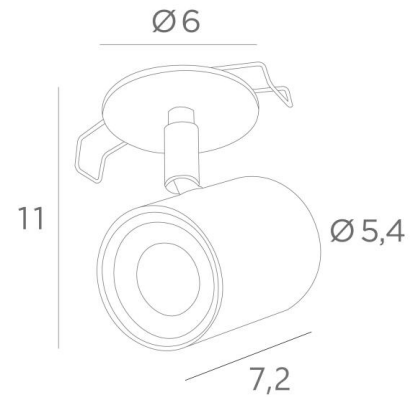

MANHATTAN o6

MANHATTAN o6 in brushed brass. Metal finish code: 25

MANHATTAN is a small, highly decorative spotlight that dresses up your ceiling with elegance and harmony. It will give your interior a more contemporary touch while increasing light output
MANHATTAN can easily replace your traditional recessed spotlights and be positioned over existing cut-outs. As a surface-mounted spotlight, it directs the light not towards the floor, where it is completely absorbed, but towards the top of the walls, significantly increasing the overall brightness of the room
This small, high quality spotlight is enriched by a wide range of remarkable finishes

OVERALL SIZES

H11cm

BASE : Ø6 x 0,3cm

TECHNICAL DATA

Visible round plate (Ø6cm) with two clips for fixing

Spotlight on a ball joint adjustable in all directions. Dimensions: L7,2cm Ø5,4cm

GU10 fitting. Dimmable spotlight. No driver, this spotlight works directly on 230V

INSTALLATION

Cutout size: Ø5cm

Recessed depth: 5cm

Straighten the clips and insert them into the ceiling cutout

OPTION

Round plates in other sizes: 7cm, 8cm, ...

AVAILABLE METAL FINISHES AND CODES

 01 - Structured white - 5966 001