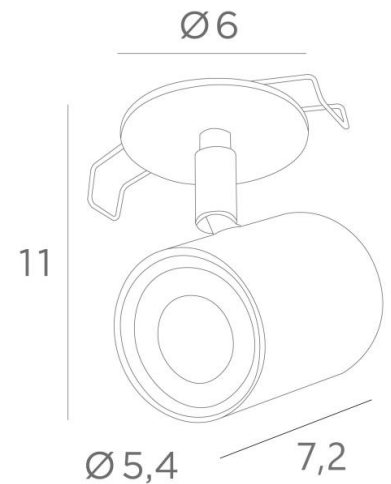

MANHATTAN 6

MANHATTAN 6 in brushed brass

This small spotlight is very decorative, he dresses your ceiling with elegance and harmony. He will give your interior a more contemporary touch while maintaining the same luminosity. Indeed, **MANHATTAN** can easily replace your traditional recessed spotlights and can be positioned in existing cut-outs. He consists of a surface-mounted spotlight mounted on an adjustable joint.

Two clips on the back of the plate allow the spotlight to be anchored to the false ceiling. On request, it is possible to obtain a round plate of 8cm or more. It is designed for one GU10 bulb and there are many with high power available on the market.

This small, high quality spotlight is enriched by a wide range of remarkable finishes.

OVERALL SIZES

H11cm

BASE : Ø6 x 0,3cm

TECHNICAL DATA

Visible round plate (Ø6cm) with two clips for fixing

One spotlight mounted on a 360° adjustable joint

Spotlight dimensions : L7,2cm Ø5,4cm

One GU10 fitting

No driver, this spotlight works directly on 230V

Dimmable spotlight

INSTALLATION

Cutout size : Ø5cm

Recessed depth : 4,5cm

Thickness of mounting surface : 1mm