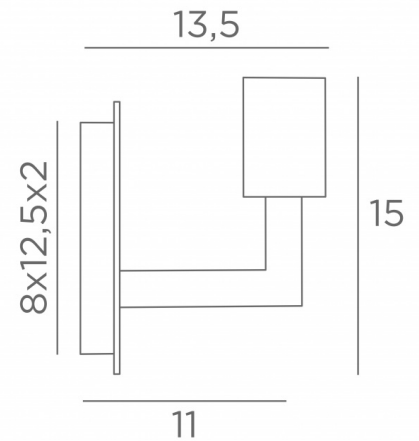

## SAHOURE L

SAHOURE L in structured black with a gold bulb Ø125mm

Wall lamp for a decorative bulb

It can be installed in the other direction

It is available in a model to place a KERMA structure or a lampshade, see [SAHOURE](#)

### OVERALL SIZES

H15cm L10cm |→13,5cm

### BASE

Plate : 10 x 14,5cm

Box : 8 x 12,5 x 2cm

### TECHNICAL DATA

One E27 fitting for decorative bulb

Dimmable wall lamp

**LED bulb Gold Ø95mm** dim code 6833 000 (option)

**LED bulb Gold Ø125mm** dim code 6834 000 (option)

A fixing plate for the wall box ([plan in PDF](#))