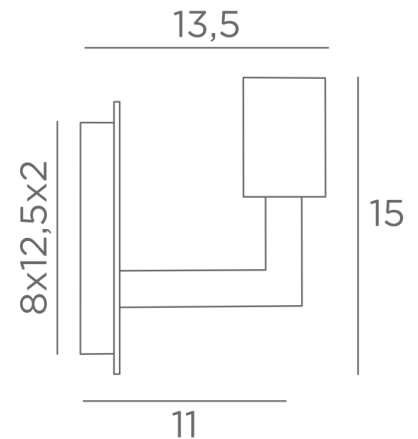

SAHOURE L

SAHOURE L in structured black with a gold bulb Ø125mm

SAHOURE L is a wall light for placing only one decorative bulb

This wall light can be installed upside down, bulb down

She completes an already installed suspension with decorative bulbs

A similar model, with a ring on the fitting, is available for placing a **KERMA structure** or a traditional lampshade, see [SAHOURE](#)

OVERALL SIZES

H15cm L10cm |→13,5cm

BASE

Plate : 10 x 14,5cm

Box : 8 x 12,5 x 2cm

TECHNICAL DATA

One E27 fitting for decorative bulb

Dimmable wall light

LED bulb Gold Ø125mm dim code 6834 000 (option)

A fixing plate for the wall box ([plan in PDF](#))

AVAILABLE METAL FINISHES AND CODES

02 - Structured black - 1966 002