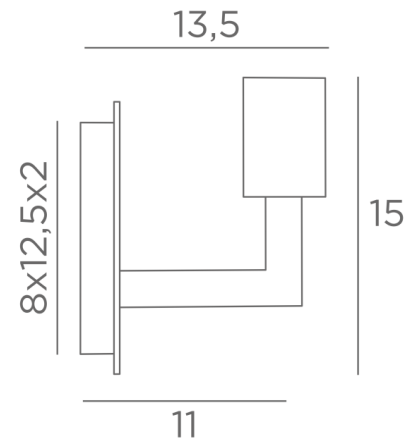

SAHOURE L

SAHOURE L in structured black with a gold bulb Ø125mm

SAHOURE L is a wall light for placing only one decorative bulb

This wall light can be installed upside down, bulb down

She completes an already installed suspension with decorative bulbs

A similar model, with a ring on the fitting, is available for placing a **KERMA structure** or a traditional lampshade, see [SAHOURE](#)

OVERALL SIZES

H15cm L10cm |→13,5cm

BASE

Plate : 10 x 14,5cm

Box : 8 x 12,5 x 2cm

TECHNICAL DATA

One E27 fitting for decorative bulb

Dimmable wall light

LED bulb Gold Ø125mm dim code 6834 000 (option)

A fixing plate for the wall box ([plan in PDF](#))

AVAILABLE METAL FINISHES AND CODES

	02 - Structured black - 1966 002
	25 - Brushed brass - 1966 025
	28 - Light bronze - 1966 028
	29 - Brushed bronze - 1966 029