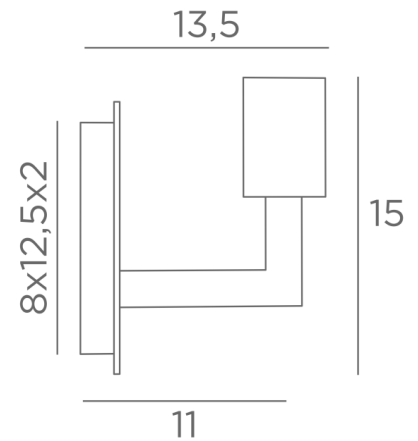

SAHOURE L

SAHOURE L in structured black with a gold bulb Ø125mm

SAHOURE L is a wall light for placing only one decorative bulb

This wall light can be installed upside down, bulb down

She completes an already installed suspension with decorative bulbs

A similar model, with a ring on the fitting, is available for placing a **KERMA structure** or a traditional lampshade, see [SAHOURE](#)

OVERALL SIZES

H15cm L10cm |→13,5cm

BASE

Plate : 10 x 14,5cm

Box : 8 x 12,5 x 2cm

TECHNICAL DATA

One E27 fitting for decorative bulb

Dimmable wall light

LED bulb Gold Ø125mm dim code 6834 000 (option)

A fixing plate for the wall box ([plan in PDF](#))

AVAILABLE METAL FINISHES AND CODES

02 - Structured black - 1966 002

28 - Light bronze - 1966 028

29 - Brushed bronze - 1966 029