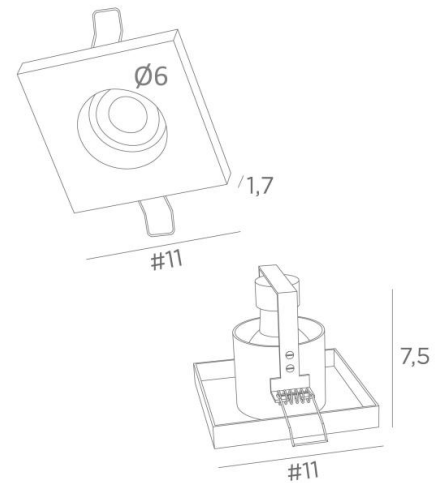

ORLANDO

ORLANDO in light bronze. Metal finish code: 28

ORLANDO is a recessed ceiling spotlight with a GU10 bulb integrated deep into a thick square housing. The main advantages of this high quality spotlight are firstly that it is made from a noble metal (solid brass) and secondly that it is embellished by a wide range of finishes, each of which is remarkable. The visible thickness of the spotlight and its original finish will dress your ceiling with elegance and discretion.

OVERALL SIZES

#11cm H7,5cm

BASE

#11 x 1,7cm

TECHNICAL DATA

Visible square box, #11cm H1,7cm, with two clips for fixing

One GU10 fitting

A black decorative ring to be placed around and behind the bulb

Dimmable spot, without driver, works directly on 230V

PLACEMENT

Cutout size : Ø10cm

Recessed depth : 7,5cm

Thickness of mounting surface : 1mm

Straighten the clips and insert them into the ceiling cutout

Mandatory use of a LED bulb (safety)