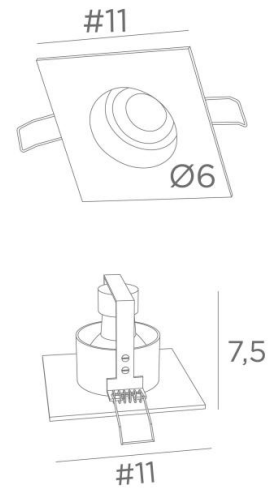

RIVERSIDE 1

RIVERSIDE 1 in brushed bronze

RIVERSIDE 1 is an elegant ceiling light with a recessed spotlight

A GU10 bulb is integrated in a thick brass plate

There are high power GU10 bulbs on the market

The main advantage of this high quality ceiling light is that he offers a choice of several remarkable finishes

There is a model with two spots

OVERALL SIZES

#11cm H7,5cm

BASE

#11 x 0,3cm

TECHNICAL DATA

Visible square plate (#11cm) with two clips for fixing

One GU10 fitting

A black decorative ring to be placed around and behind the bulb

No driver, this spotlight works directly on 230V

Dimmable spotlight

PLACEMENT

Cutout size : Ø10cm

Recessed depth : 7,5cm

Thickness of mounting surface : 1mm