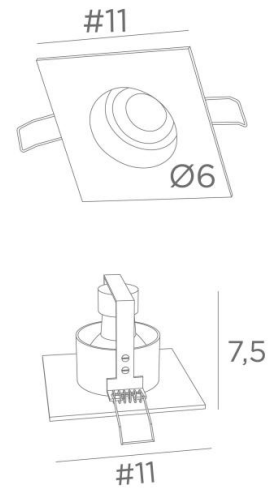

## RIVERSIDE 1

RIVERSIDE 1 in brushed brass. Metal finish code: 25

**RIVERSIDE 1** is an elegant ceiling light with a recessed spotlight

A GU10 bulb is integrated in a thick brass plate

There are high power GU10 bulbs on the market

### OVERALL SIZES

#11cm H7,5cm

### BASE

#11 x 0,3cm

### PLACEMENT

Cutout size : Ø10cm

Recessed depth : 7,5cm

Thickness of mounting surface : 1mm

Straighten the clips and insert them into the ceiling cutout

Mandatory use of a LED bulb (safety)