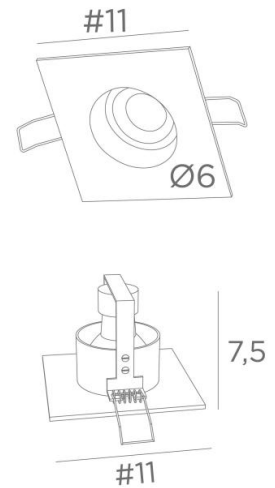

RIVERSIDE 1

RIVERSIDE 1 in brushed brass. Metal finish code: 25

RIVERSIDE 1 is an elegant ceiling light with a recessed spotlight

A GU10 bulb is integrated in a thick brass plate

There are high power GU10 bulbs on the market

The main advantage of this high quality ceiling light is that he offers a choice of several remarkable finishes

There is a model with two spots

OVERALL SIZES

#11cm H7,5cm

BASE

#11 x 0,3cm

TECHNICAL DATA

Visible square plate (#11cm) with two clips for fixing

One GU10 fitting

A black decorative ring to be placed around and behind the bulb

No driver, this spotlight works directly on 230V

Dimmable spotlight

PLACEMENT

Cutout size : Ø10cm

Recessed depth : 7,5cm

Thickness of mounting surface : 1mm