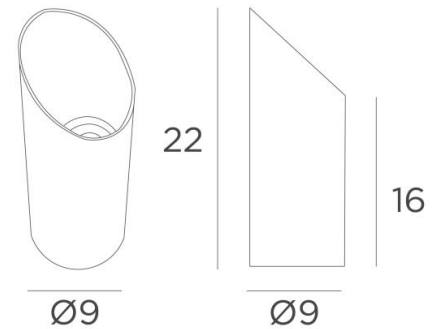

UP 90

UP 90 in brushed bronze and light bronze. Metal finishes codes: 29 & 28

**UP 90** is an indirect light for placement on the floor. The light is directed upwards  
The bulb is slightly adjustable to better direct the light beam towards a wall  
This uplight is a lamp that easily brings light into dark corners of your home and also a touch of light when all the lights are off  
He is equipped with a foot switch

#### OVERALL SIZES

Ø9cm H16-22cm

#### TECHNICAL DATA

A GU10 fitting that can be adjusted over 30°  
Uplight delivered with a LED bulb (9,6W - 2700°K)  
A foot switch on the power cord (standard)  
A foot dimmer on the power cord (optional)  
Mandatory use of an LED bulb (safety)