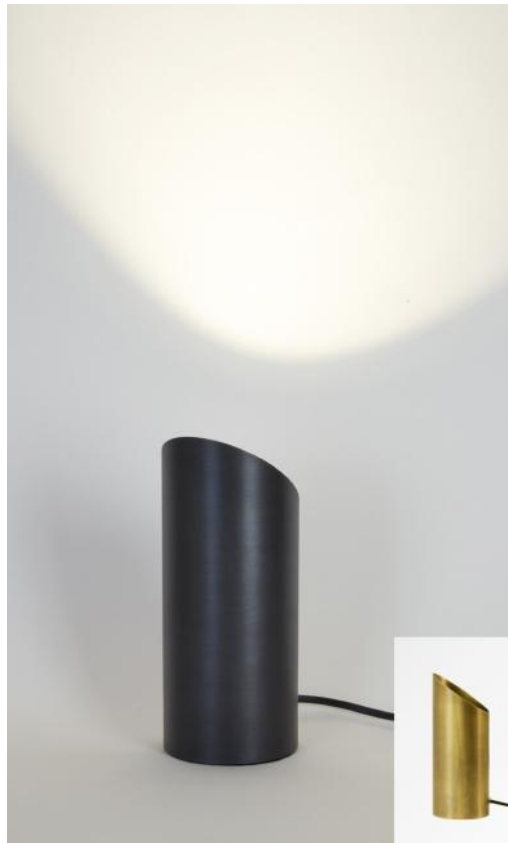

UP 90

UP 90 in brushed bronze and light bronze. Metal finishes codes: 29 & 28

**UP 90** is an indirect light for placement on the floor. The light is directed upwards  
The bulb is slightly adjustable to better direct the light beam towards a wall  
This uplight is a lamp that easily brings light into dark corners of your home and also a touch of light when all the lights are off  
He is equipped with a foot switch

#### OVERALL SIZES

Ø9cm H16-22cm