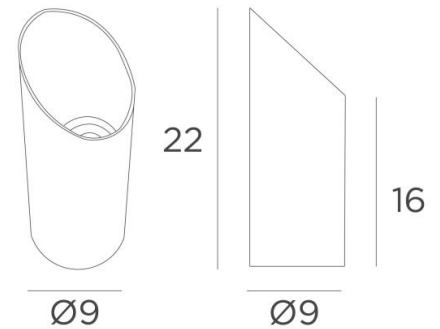

UP 90

UP 90 in brushed bronze and light bronze. Metal finishes codes: 29 & 28

UP 90 is an indirect light for placement on the floor. The light is directed upwards
The bulb is slightly adjustable to better direct the light beam towards a wall
This uplight is a lamp that easily brings light into dark corners of your home and also a touch of light when all the lights are off
He is equipped with a foot switch

OVERALL SIZES

Ø9cm H16-22cm

TECHNICAL DATA

A GU10 fitting that can be adjusted over 30°
Uplight delivered with a LED bulb (9,6W - 2700°K)
A foot switch on the power cord (standard)
A foot dimmer on the power cord (optional)
Mandatory use of an LED bulb (safety)