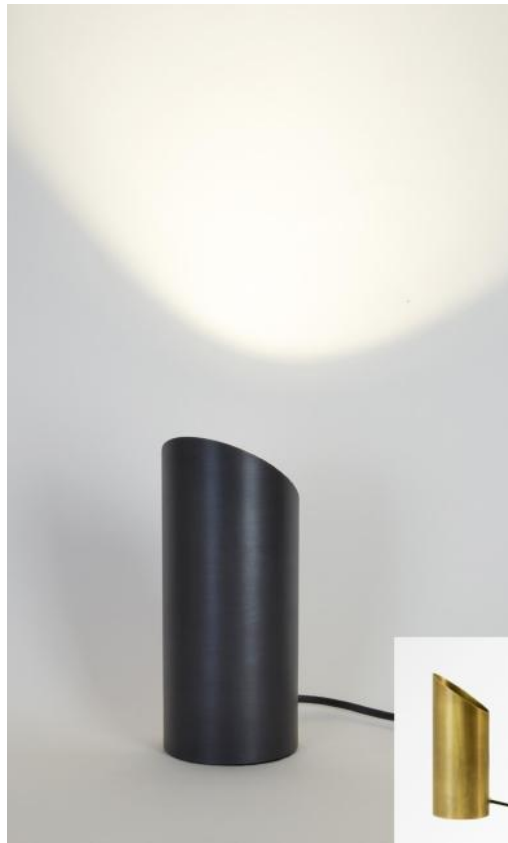

UP 90

UP 90 in brushed bronze and light bronze. Metal finishes codes: 29 & 28

UP 90 is an indirect light for placement on the floor. The light is directed upwards
The bulb is slightly adjustable to better direct the light beam towards a wall
This uplight is a lamp that easily brings light into dark corners of your home and also a touch of light when all the lights are off
He is equipped with a foot switch

OVERALL SIZES

Ø9cm H16-22cm

TECHNICAL DATA

A GU10 fitting that can be adjusted over 30°
Uplight delivered with a LED bulb (9,6W - 2700°K)
A foot switch on the power cord (standard)
A foot dimmer on the power cord (optional)
Mandatory use of an LED bulb (safety)