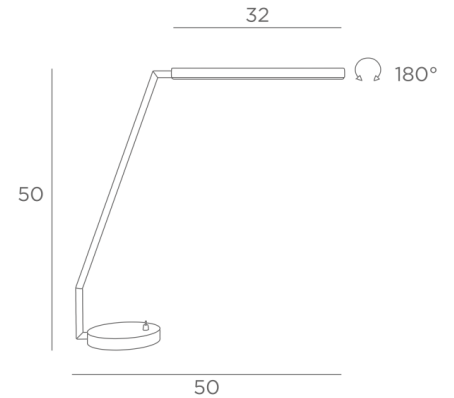

PACO

PACO in structured black. Metal finish code : 02

This beautiful, contemporary and minimalist design desk light with integrated LEDs can be easily placed into a contemporary or classic interior

Elegant, slim, easy to handle, powerful, warm and even light, **PACO** is a perfect desk light

#### OVERALL SIZES

H50cm L50cm

#### BASE

Solid brass base : Ø13 x 2cm

Reflector dimensions : L32cm Ø2,5cm H1,9cm

This desk light can be moved by simply pushing on the base

Toggle switch on the base