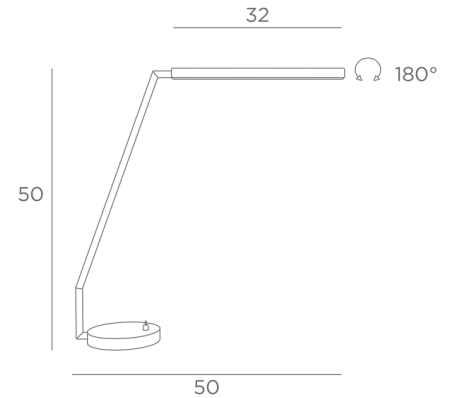

PACO

PACO in structured black. Metal finish code : 02

This beautiful, contemporary and minimalist design desk light with integrated LEDs can be easily placed into a contemporary or classic interior

Elegant, slim, easy to handle, powerful, warm and even light, **PACO** is a perfect desk light

The finishes offered are all remarkable

OVERALL SIZES

H50cm L50cm

BASE

Solid brass base : Ø13 x 2cm

TECHNICAL DATA

Integrated LED strips in the reflector :

consumption 7,2W brightness 594lm color temperature 2700°K

Driver on the plug : 24-240V 500mA

Not dimmable desk light

Reflector can be rotated through 180°

Reflector dimensions : L32cm Ø2,5cm H1,9cm

This desk light can be moved by simply pushing on the base

Toggle switch on the base