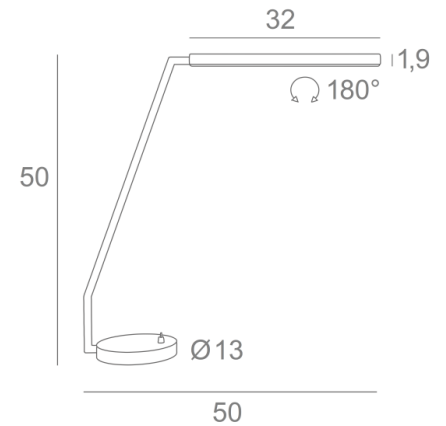

PACO

PACO in structured black. Metal finish code: 02

This beautiful, contemporary and minimalist design desk light with integrated LEDs can be easily placed into a contemporary or classic interior

Elegant, slim, easy to handle, powerful, warm and even light, **PACO** is a perfect desk light

The finishes offered are all remarkable

OVERALL SIZES

H50cm L50cm

BASE

Solid brass base: Ø13 x 2cm

TECHNICAL DATA

Integrated LED strips in the reflector:

consumption 7,2W brightness 594lm colour temperature 2700°K

Driver on the plug: 24-240V 500mA

Not dimmable desk light

Reflector can be rotated through 180°

Reflector dimensions: L32cm Ø2,5cm H1,9cm

This desk light can be moved by simply pushing on the base

Toggle switch on the base