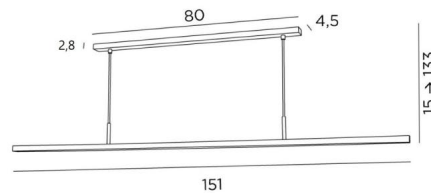

## POLARIUS 150

POLARIUS 150 in brushed bronze

**POLARIUS 150** is a suspension with a 151cm reflector, fixed and directed downwards  
Integrated into the reflector is a warm light LED module

This luminaire is made entirely of brass by craftsmen, perfectly combining traditional and modern techniques. This high-quality product is enriched with remarkable finishes

**POLARIUS** can easily be placed above a desk, a worktop or a table

This suspension is available in three different sizes

### OVERALL SIZES

H15 → 133cm L151 x 4,5cm

**BASE** : 80 x 4,5 x 2,8cm

### TECHNICAL DATA

LED module integrated in the reflector :

consumption 36W brightness 2970lm colour temperature 2700°K

Not dimmable converter: 24V-240V 60W

The reflector is fixed. Reflector dimensions : L151 x 3.1cm H2.3cm