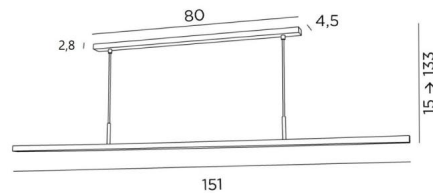

## POLARIUS 150

POLARIUS 150 in brushed bronze

**POLARIUS 150** is a suspension with a 151cm reflector, fixed and directed downwards  
Integrated into the reflector is a warm light LED module

This luminaire is made entirely of brass by craftsmen, perfectly combining traditional and modern techniques. This high-quality product is enriched with remarkable finishes

**POLARIUS** can easily be placed above a desk, a worktop or a table

This suspension is available in three different sizes

### OVERALL SIZES

H15 → 133cm L151 x 4,5cm

**BASE** : 80 x 4,5 x 2,8cm

### TECHNICAL DATA

LED module integrated in the reflector :

consumption 36W brightness 2970lm colour temperature 2700°K

Not dimmable converter: 24V-240V 60W

The reflector is fixed. Reflector dimensions : L151 x 3.1cm H2.3cm