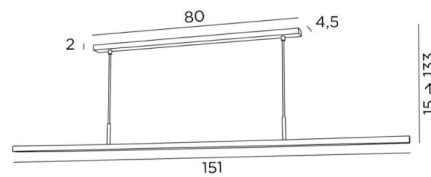

POLARIUS 150

POLARIUS 150 in brushed bronze

POLARIUS 150 is a suspension with a 151cm reflector, fixed and directed downwards. Integrated into the reflector is a warm light LED module that works without a converter. This luminaire is made entirely of brass by craftsmen, perfectly combining traditional and modern techniques. This high-quality product is enriched with remarkable finishes. **POLARIUS** can easily be placed above a desk, a worktop or a table. This suspension is available in three different sizes.

OVERALL SIZES

H15 → 133cm L151 x 4,5cm

BASE : 80 x 4,5 x 2cm

TECHNICAL DATA

A LED module integrated in the reflector :

consumption 37W brightness 3900lm colour temperature 2700°K

No converter, this module works directly on 230V. Not dimmable suspension

The reflector is fixed. Reflector dimensions : L151 x 3,6cm H2,4cm

Distance between tubes : 68cm

Suspension adjustable in height during installation

On request : longer suspension tubes

A fixing plate for the ceiling base ([plan in PDF](#))