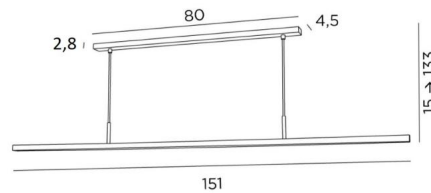

POLARIUS 150

POLARIUS 150 in brushed bronze

POLARIUS 150 is a suspension with a 151cm reflector, fixed and directed downwards
Integrated into the reflector is a warm light LED module

This luminaire is made entirely of brass by craftsmen, perfectly combining traditional and modern techniques. This high-quality product is enriched with remarkable finishes

POLARIUS can easily be placed above a desk, a worktop or a table

This suspension is available in three different sizes

OVERALL SIZES

H15 → 133cm L151 x 4,5cm

BASE: 80 x 4,5 x 2,8cm

TECHNICAL DATA

LED strip integrated into the reflector:

Reflector dimensions: L151 x 3,6cm H2,4cm

Distance between tubes: 68cm

Suspension adjustable in height during installation

On request: longer suspension tubes

A fixing plate for the ceiling base ([plan in PDF](#))