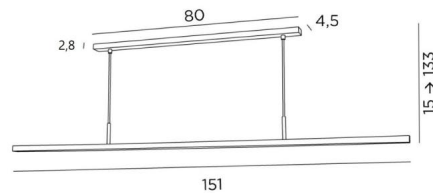

POLARIUS 150

POLARIUS 150 in brushed bronze

POLARIUS 150 is a suspension with a 151cm reflector, fixed and directed downwards
Integrated into the reflector is a warm light LED module

This luminaire is made entirely of brass by craftsmen, perfectly combining traditional and modern techniques. This high-quality product is enriched with remarkable finishes

POLARIUS can easily be placed above a desk, a worktop or a table

This suspension is available in three different sizes

OVERALL SIZES

H15 → 133cm L151 x 4,5cm

BASE : 80 x 4,5 x 2,8cm

TECHNICAL DATA

LED module integrated in the reflector :

consumption 36W brightness 2970lm colour temperature 2700°K

Not dimmable converter: 24V-240V 60W

The reflector is fixed. Reflector dimensions : L151 x 3.1cm H2.3cm

Distance between tubes : 68cm

Suspension adjustable in height during installation