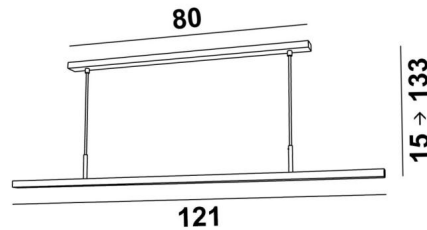

POLARIUS 120

POLARIUS 120 in brushed bronze

POLARIUS 120 is a suspension with a 121cm reflector, fixed and directed downwards. Integrated into the reflector is a warm light LED module that works without a converter. This luminaire is made entirely of brass by craftsmen, perfectly combining traditional and modern techniques. This high-quality product is enriched with remarkable finishes. **POLARIUS** can easily be placed above a desk, a worktop or a table. This suspension is available in three different sizes.

OVERALL SIZES

H15 → 133cm L121 x 4,5cm

BASE : 80 x 4,5 x 2cm

TECHNICAL DATA

A LED module integrated in the reflector :
consumption 29,6W brightness 3120lm colour temperature 2700°K
No converter, this module works directly on 230V
Not dimmable suspension
The reflector is fixed
Reflector dimensions : L121 x 3,6cm H2,4cm
Distance between tubes : 68cm
Suspension adjustable in height during installation
On request : longer suspension tubes
A fixing plate for the ceiling base ([plan in PDF](#))