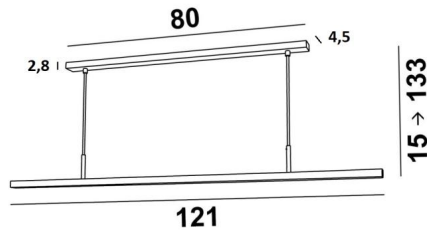

## POLARIUS 120

POLARIUS 120 in brushed bronze

**POLARIUS 120** is a suspension with a 121cm reflector, fixed and directed downwards. Integrated into the reflector is a warm light LED strip that works without a converter. This luminaire is made entirely of brass by craftsmen, perfectly combining traditional and modern techniques. This high-quality product is enriched with remarkable finishes. **POLARIUS** can easily be placed above a desk, a worktop or a table. This suspension is available in three different sizes.

### OVERALL SIZES

H15 → 133cm L121 x 4,5cm

**BASE :** 80 x 4,5 x 2,8cm

### TECHNICAL DATA

LED strip integrated into the reflector:

consumption 28,8W brightness 2375lm colour temperature 2700°K

Driver: 220V-240V 50-60Hz 50W not dimmable

Dimmable with TRIAC (TRIAC driver in option)

Dimmable with a DALI interface (DALI driver in option)

The reflector is fixed

Reflector dimensions: L121 x 3,6cm H2,4cm

Distance between tubes: 68cm

Suspension adjustable in height during installation

On request: longer suspension tubes