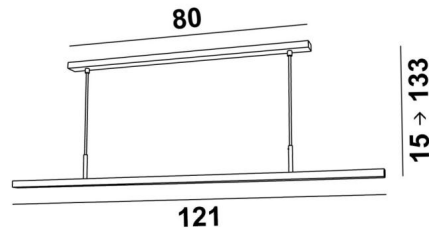

POLARIUS 120

POLARIUS 120 in brushed bronze

POLARIUS 120 is a suspension with a 121cm reflector, fixed and directed downwards. Integrated into the reflector is a warm light LED module that works without a converter. This luminaire is made entirely of brass by craftsmen, perfectly combining traditional and modern techniques. This high-quality product is enriched with remarkable finishes. **POLARIUS** can easily be placed above a desk, a worktop or a table. This suspension is available in three different sizes.

OVERALL SIZES

H15 → 133cm L121 x 4,5cm

BASE

80 x 4,5 x 2cm

TECHNICAL DATA

A LED module integrated in the reflector :

consumption 29,6W brightness 3120lm color temperature 2700°K

No converter, this module works directly on 230V

No dimmable suspension

The reflector is fixed

Reflector dimensions : L121 x 3,6cm H2,4cm

Distance between tubes : 68cm

Suspension adjustable in height during installation

On request : longer suspension tubes