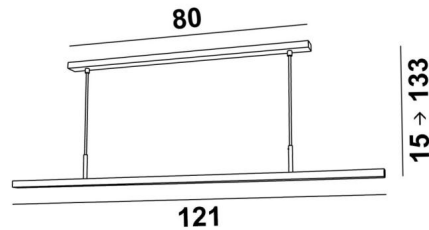

POLARIUS 120

POLARIUS 120 in brushed bronze

POLARIUS 120 is a suspension with a 121cm reflector, fixed and directed downwards. Integrated into the reflector is a warm light LED module that works without a converter. This luminaire is made entirely of brass by craftsmen, perfectly combining traditional and modern techniques. This high-quality product is enriched with remarkable finishes. **POLARIUS** can easily be placed above a desk, a worktop or a table. This suspension is available in three different sizes.

OVERALL SIZES

H15 → 133cm L121 x 4,5cm

BASE : 80 x 4,5 x 2cm

TECHNICAL DATA

A LED module integrated in the reflector :
consumption 29,6W brightness 3120lm colour temperature 2700°K
No converter, this module works directly on 230V
Not dimmable suspension
The reflector is fixed
Reflector dimensions : L121 x 3,6cm H2,4cm
Distance between tubes : 68cm
Suspension adjustable in height during installation
On request : longer suspension tubes
A fixing plate for the ceiling base ([plan in PDF](#))