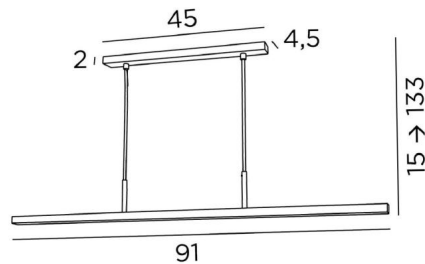

POLARIUS 90

POLARIUS 90 in brushed bronze

POLARIUS 90 is a suspension with a 91cm reflector, fixed and directed downwards. Integrated into the reflector is a warm light LED module that works without a converter. This luminaire is made entirely of brass by craftsmen, perfectly combining traditional and modern techniques. This high-quality product is enriched with remarkable finishes. **POLARIUS** can easily be placed above a desk, a worktop or a table. This suspension is available in three different sizes.

OVERALL SIZES

H15 → 133cm L91 x 4,5cm

BASE : 45 x 4,5 x 2cm

TECHNICAL DATA

A LED module integrated in the reflector :
consumption 22,2W brightness 2340lm colour temperature 2700°K
No converter, this module works directly on 230V
Not dimmable suspension
The reflector is fixed
Reflector dimensions : L91 x 3,6cm H2,4cm
Distance between tubes : 37cm
Suspension adjustable in height during installation
On request : longer suspension tubes
A fixing plate for the ceiling base ([plan in PDF](#))