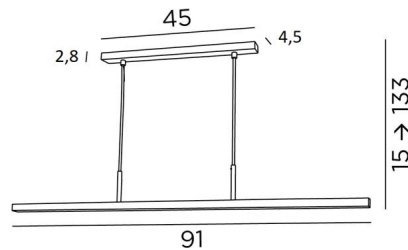

POLARIUS 90

POLARIUS 90 in brushed bronze

POLARIUS 90 is a suspension with a 91cm reflector, fixed and directed downwards. Integrated into the reflector is a warm light LED strip that works without a converter. This luminaire is made entirely of brass by craftsmen, perfectly combining traditional and modern techniques. This high-quality product is enriched with remarkable finishes. **POLARIUS** can easily be placed above a desk, a worktop or a table. This suspension is available in three different sizes.

OVERALL SIZES

H15 → 133cm L91 x 4,5cm

BASE : 45 x 4,5 x 2,8cm

TECHNICAL DATA

LED strip integrated into the reflector:

consumption 21,6W brightness 1780lm colour temperature 2700°K

Driver: 220V-240V 50-60Hz 50W not dimmable

Dimmable with TRIAC (TRIAC driver in option)

Dimmable with a DALI interface (DALI driver in option)

The reflector is fixed

Reflector dimensions: L91 x 3,6cm H2,4cm

Distance between tubes: 37cm

Suspension adjustable in height during installation