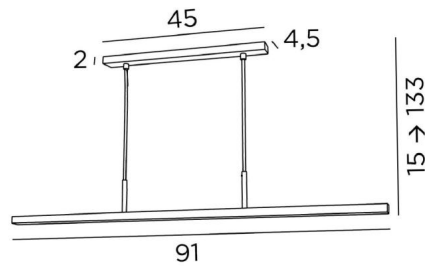

POLARIUS 90

POLARIUS 90 in brushed bronze

POLARIUS 90 is a suspension with a 91cm reflector, fixed and directed downwards. Integrated into the reflector is a warm light LED module that works without a converter. This luminaire is made entirely of brass by craftsmen, perfectly combining traditional and modern techniques. This high-quality product is enriched with remarkable finishes. **POLARIUS** can easily be placed above a desk, a worktop or a table. This suspension is available in three different sizes.

OVERALL SIZES

H15 → 133cm L91 x 4,5cm

BASE : 45 x 4,5 x 2cm

TECHNICAL DATA

A LED module integrated in the reflector :
consumption 22,2W brightness 2340lm colour temperature 2700°K
No converter, this module works directly on 230V
Not dimmable suspension
The reflector is fixed
Reflector dimensions : L91 x 3,6cm H2,4cm
Distance between tubes : 37cm
Suspension adjustable in height during installation
On request : longer suspension tubes
A fixing plate for the ceiling base ([plan in PDF](#))