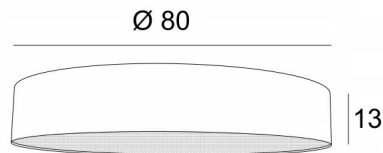

Lampshade KENTIKA 80 FINE in Turda abricot (fabric from category 3)