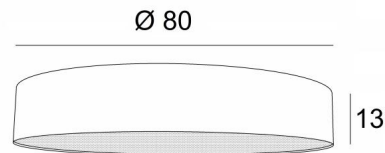

Lampshade KENTIKA 80 FINE in Turda abricot (fabric from category 3)

LAMPSHADE KENTIKA 80 FINE

Lampshade KENTIKA 80 FINE is a round and cylindrical lampshade SUPER EXTRA FLAT, with a very small height and a diameter of 80cm which brings discretion and finesse to your decoration.

This lampshade has been designed to be installed against the ceiling, provided that you use our ceiling lamp **KENTIKA FINE CEILING**, but it can also be placed in suspension

A **KENTIKA 80 FINE lampshade** has a special clip that allows it to be attached to a suspension system (NOURRICE) provided

OVERALL SIZES

Ø80cm H13cm

TECHNICAL DATA

We suggest 8 suspensions with NOURRICE adapted to this lampshade. See at the end of the category [SUSPENSIONS](#).

If you choose the **KENTIKA FINE CEILING** suspension for this lampshade, the lampshade will come up against the ceiling.