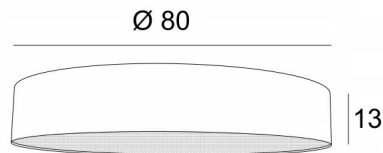

Lampshade KENTIKA 80 FINE in Turda abricot (fabric from category 3)

LAMPSHADE KENTIKA 80 FINE

Lampshade KENTIKA 80 FINE is a round and cylindrical lampshade SUPER EXTRA FLAT, with a very small height and a diameter of 80cm which brings discretion and finesse to your decoration.

This lampshade has been designed to be installed against the ceiling, provided that you use our ceiling lamp **KENTIKA FINE CEILING**, but it can also be placed in suspension

A **KENTIKA 80 FINE lampshade** has a special clip that allows it to be attached to a suspension system (NOURRICE) provided

OVERALL SIZES

Ø80cm H13cm

TECHNICAL DATA

We suggest 8 suspensions with NOURRICE adapted to this lampshade. See at the end of the category [SUSPENSIONS](#).

If you choose the **KENTIKA FINE CEILING** suspension for this lampshade, the lampshade will come up against the ceiling.