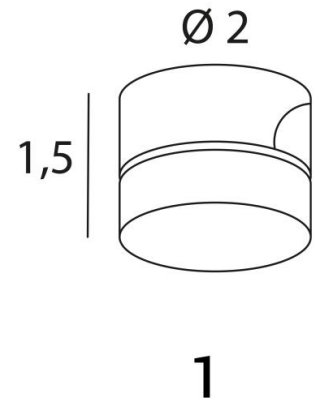

FIXING CABLE

FIXING CABLE (closed) in brushed bronze. Metal finish code: 29

There is nothing more untidy than an electrical cable hanging from your ceiling or wall
The **FIXING CABLE** is a small clamp that clamps the cable, allowing it to be directed and tensioned
Small, discreet and easy to install

OVERALL SIZES

Ø2cm H1,5cm

BASE

Ø2 x 1,5cm

TECHNICAL DATA

This attachment consists of two parts :

One part is screwed to the ceiling

The second part is screwed onto the first and holds a cable