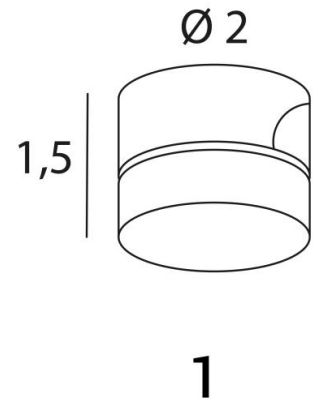

## FIXING CABLE

FIXING CABLE (closed) in brushed bronze. Metal finish code: 29

There is nothing more untidy than an electrical cable hanging from your ceiling or wall  
The **FIXING CABLE** is a small clamp that clamps the cable, allowing it to be directed and tensioned  
Small, discreet and easy to install

### OVERALL SIZES

Ø2cm H1,5cm

### BASE

Ø2 x 1,5cm

### TECHNICAL DATA

**This attachment consists of two parts :**

One part is screwed to the ceiling

The second part is screwed onto the first and holds a cable