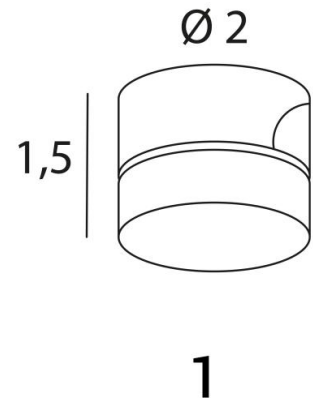

FIXING CABLE

FIXING CABLE in brushed bronze (closed)

There is nothing more untidy than an electrical cable hanging from your ceiling or wall
The **FIXING CABLE** is a small clamp that clamps the cable, allowing it to be directed and tensioned
Small, discreet and easy to install

OVERALL SIZES

Ø2cm H1,5cm

BASE

Ø2 x 1,5cm

TECHNICAL DATA

This attachment consists of two parts :

One part is screwed to the ceiling

The cable is held in place by the second part which closes over the first part