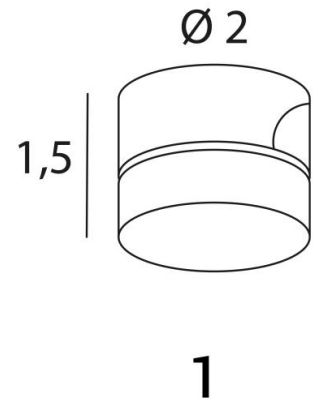

FIXING CABLE

FIXING CABLE (closed) in brushed bronze. Metal finish code: 29

There is nothing more untidy than an electrical cable hanging from your ceiling or wall
The **FIXING CABLE** is a small clamp that clamps the cable, allowing it to be directed and tensioned
Small, discreet and easy to install

OVERALL SIZES

Ø2cm H1,5cm

BASE

Ø2 x 1,5cm

TECHNICAL DATA

This attachment consists of two parts :

One part is screwed to the ceiling

The second part is screwed onto the first and holds a cable