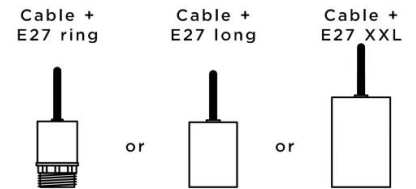

### + SUPPLEMENT

**CEILING BASE 3 o26** is a round ceiling base provided for three cable outlets for hanging light bulbs, structures, glass or lampshades

In addition, standardised cabling is provided

There are also many options in the choice of shapes, sizes, finishes, wiring, fittings or the number of cable outlets

### BASE

Plate : Ø26,5cm - Box : Ø23,5 x 2,5cm

**E27 XXL** : long and wide fitting for a big light bulb (cable + fitting : code 6565)