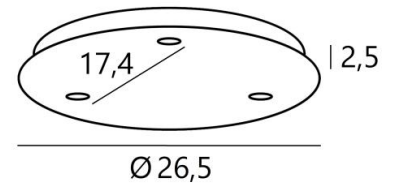

Ceiling base 3 o26

+ SUPPLEMENT

CEILING BASE 3 o26 is a round ceiling base provided for three cable outlets for hanging light bulbs, structures, glass or lampshades

In addition, standardised cabling is provided

There are also many options in the choice of shapes, sizes, finishes, wiring, fittings or the number of cable outlets

BASE

Plate : Ø26,5cm - Box : Ø23,5 x 2,5cm

TECHNICAL DATA

Maximum diameter of pendants to be placed on the cables :

Ø33cm - if the pendants are at different heights

Ø16cm - if the pendants are at the same height

A fixing plate for the ceiling base ([plan in PDF](#))

OPTIONS:

CABLES

Please consult the [ORDER FORM](#). We offer you a standard version or with other cables. The cables are covered with silk and match the colour of the ceiling base.

FITTINGS (3 models)

E27 RING : fitting with ring, to fix a structure or a lampshade (cable + fitting : code 6563)

E27 LONG : long fitting for a small or medium sized bulb (cable + fitting : code 6564)

E27 XXL : long and wide fitting for a big light bulb (cable + fitting : code 6565)

AVAILABLE METAL FINISHES AND CODES

01 - Structured white - 7335 001

02 - Structured black - 7335 002

25 - Brushed brass - 7335 025

28 - Light bronze - 7335 028

29 - Brushed bronze - 7335 029