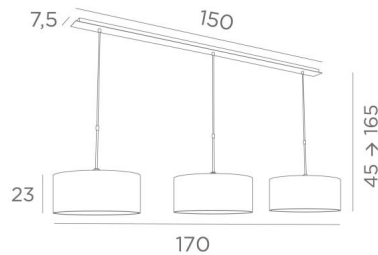

MEREROUKA 3 cyl45

MEREROUKA 3 in brushed bronze with three cylindrical lampshades in Lin Moscou (fabric from category 2)

MEREROUKA 3 cyl45 is a beautiful suspension with three round cylindrical lampshades

A long suspension lamp with a beautiful and imposing ceiling base consisting of a large box and a long, wide decorative plate. This base gives you a lot of freedom to place the luminaire on the electrical connection and in the middle of your table

OVERALL SIZES

H45cm→165cm L170x45cm

BASE : Plate 150x7,5cm Box 146x6x2,2cm

TECHNICAL DATA

Three metal E27 fittings with ring. Dimmable suspension

Distance between fittings : 62,5cm

Suspension adjustable in height during the installation. On request : three longer tubes