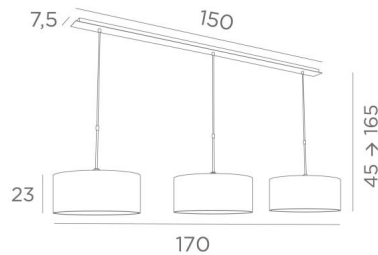

MEREROUKA 3 cyl145

MEREROUKA 3 in brushed bronze with three cylindrical lampshades in Lin Moscou (fabric from category 2)

MEREROUKA 3 cyl145 is a beautiful suspension with three round cylindrical lampshades

A long suspension lamp with a beautiful and imposing ceiling base consisting of a large box and a long, wide decorative plate. This base gives you a lot of freedom to place the luminaire on the electrical connection and in the middle of your table

OVERALL SIZES

H45cm→165cm L170x45cm

BASE : Plate 150x7,5cm Box 146x6x2,2cm

TECHNICAL DATA

Three metal E27 fittings with ring. Dimmable suspension

Distance between fittings : 62,5cm

Suspension adjustable in height during the installation. On request : three longer tubes