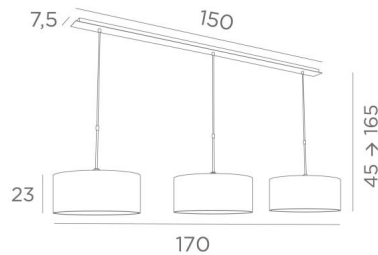

MEREROUKA 3 in brushed bronze with three cylindrical lampshades in Lin Moscou (fabric from category 2)