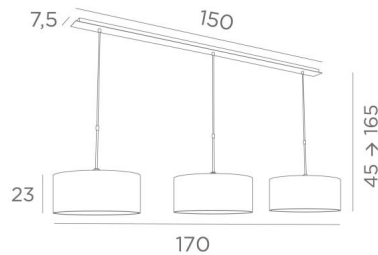

MEREROUKA 3 cyl45

MEREROUKA 3 in brushed bronze with three cylindrical lampshades in Lin Moscou (fabric from category 2)

MEREROUKA 3 cyl45 is a beautiful suspension with three round cylindrical lampshades

A long suspension lamp with a beautiful and imposing ceiling base consisting of a large box and a long, wide decorative plate. This base gives you a lot of freedom to place the luminaire on the electrical connection and in the middle of your table

Easy to install, this suspension lamp can be placed above a rectangular table or desk

Also available in a smaller size with two identical lampshades

OVERALL SIZES

H45cm → 165cm L170x45cm

BASE : Plate 150x7,5cm Box 146x6x2,2cm

TECHNICAL DATA

Three metal E27 fittings with ring. Dimmable suspension

Distance between fittings : 62,5cm

Suspension adjustable in height during the installation

On request : longer suspension tubes

A fixing plate for the ceiling base ([plan in PDF](#))