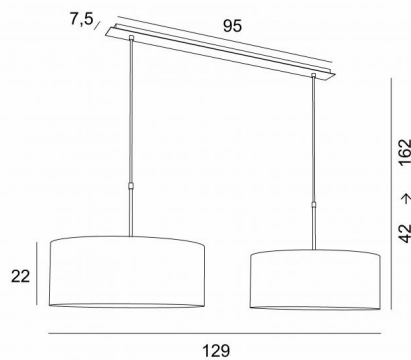

## MEREROUKA 2 cyl150

MEREROUKA 2 in brushed bronze with lampshades in Lin Moscou (fabric from category 2)

Suspension with two round cylindrical lampshades. Also available with 3 lampshades. Adjustable in height when mounting. To be placed above a table or desk

### OVERALL SIZES

H42cm→162cm L129 x 50cm

### BASE

Plate : 95 x 7,5cm

Box : 91 x 6 x 2,2cm

### TECHNICAL DATA

Two metal E27 fittings with ring

Dimmable suspension

Distance between fittings : 79cm

Suspension adjustable in height during the installation

On request : longer suspension tubes

A fixing plate for the ceiling base (plan in PDF)