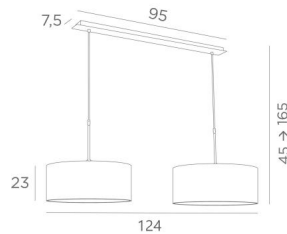

MEREROUKA 2 cyl45

MEREROUKA 2 in brushed bronze with two cylindrical lampshades in Lin Moscou (fabric from category 2)

MEREROUKA 2 cyl45 is a beautiful suspension with two round cylindrical lampshades

A long suspension lamp with a beautiful and imposing ceiling base consisting of a large box and a long, wide decorative plate. Two sets of height-adjustable tubes allow for the placement of lampshades

Easy to install, this suspension lamp can be placed above a rectangular table or desk

Also available in a larger size with three identical lampshades

OVERALL SIZES

H45cm→165cm L125 x 45cm

BASE : Plate 95 x 7,5cm Box 91 x 6 x 2,2cm

TECHNICAL DATA

Two metal E27 fittings with ring

Dimmable suspension

Distance between fittings : 79cm

Suspension adjustable in height during the installation

On request : longer suspension tubes

A fixing plate for the ceiling base ([plan in PDF](#))

AVAILABLE METAL FINISHES AND CODES

28 - Light bronze - 4154 028

29 - Brushed bronze - 4154 029

33 - Brushed nickel - 4154 033

LAMPSHADE : SIZES & CODE

Ø45 - 45 - 23cm (x2)

+ *integral diffuser*

Code: 4545 + fabric code