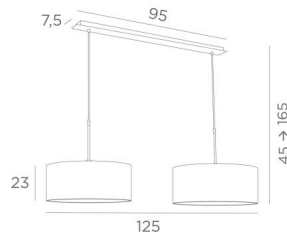

MEREROUKA 2 cyl45

MEREROUKA 2 in brushed bronze with two cylindrical lampshades in Lin Moscou (fabric from category 2)

MEREROUKA 2 cyl45 is a beautiful suspension with two round cylindrical lampshades

A long suspension lamp with a beautiful and imposing ceiling base consisting of a large box and a long, wide decorative plate. Two sets of height-adjustable tubes allow for the placement of lampshades

Easy to install, this suspension lamp can be placed above a rectangular table or desk

Also available in a larger size with three identical lampshades

OVERALL SIZES

H45cm→165cm L125 x 45cm

BASE : Plate 95 x 7,5cm Box 91 x 6 x 2,2cm

TECHNICAL DATA

Two metal E27 fittings with ring

Dimmable suspension

Distance between fittings : 79cm

Suspension adjustable in height during the installation

On request : longer suspension tubes

A fixing plate for the ceiling base ([plan in PDF](#))

AVAILABLE METAL FINISHES AND CODES

28 - Light bronze - 4154 028

29 - Brushed bronze - 4154 029

33 - Brushed nickel - 4154 033

LAMPSHADE : SIZES & CODE

Ø45 - 45 - 23cm (x2)

+ *integral diffuser*

Code: 4545 + fabric code