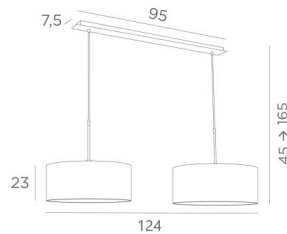

MEREROUKA 2 cyl45

MEREROUKA 2 in brushed bronze with two cylindrical lampshades in Lin Moscou (fabric from category 2)

MEREROUKA 2 cyl45 is a beautiful suspension with two round cylindrical lampshades

A long suspension lamp with a beautiful and imposing ceiling base consisting of a large box and a long, wide decorative plate. Two sets of height-adjustable tubes allow for the placement of lampshades

Easy to install, this suspension lamp can be placed above a rectangular table or desk

Also available in a larger size with three identical lampshades

OVERALL SIZES

H45cm→165cm L125 x 45cm

BASE : Plate 95 x 7,5cm Box 91 x 6 x 2,2cm

TECHNICAL DATA

Two metal E27 fittings with ring

Dimmable suspension

Distance between fittings : 79cm

Suspension adjustable in height during the installation

On request : longer suspension tubes

A fixing plate for the ceiling base ([plan in PDF](#))

AVAILABLE METAL FINISHES AND CODES

28 - Light bronze - 4154 028

29 - Brushed bronze - 4154 029

LAMPSHADE : SIZES & CODE

Ø45 - 45 - 23cm (x2)

+ *integral diffuser*

Code: 4545 + fabric code

We propose more than 180 fabrics/materials/colors for lampshades