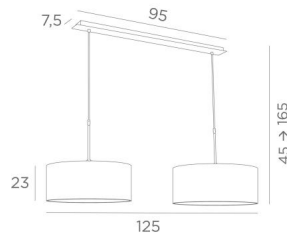

## MEREROUKA 2 cyl45

MEREROUKA 2 in brushed bronze with two cylindrical lampshades in Lin Moscou (fabric from category 2)

**MEREROUKA 2 cyl45** is a beautiful suspension with two round cylindrical lampshades

A long suspension lamp with a beautiful and imposing ceiling base consisting of a large box and a long, wide decorative plate. Two sets of height-adjustable tubes allow for the placement of lampshades

### OVERALL SIZES

H45cm→165cm L125 x 45cm

**BASE :** Plate 95 x 7,5cm Box 91 x 6 x 2,2cm

### TECHNICAL DATA

Two metal E27 fittings with ring

Dimmable suspension

Distance between fittings : 79cm

Suspension adjustable in height during the installation

On request : longer suspension tubes

A fixing plate for the ceiling base ([plan in PDF](#))