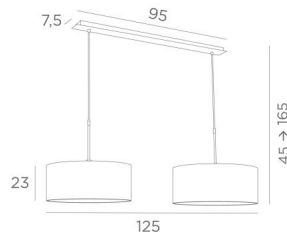

MEREROUKA 2 cyl145

MEREROUKA 2 in brushed bronze with two cylindrical lampshades in Lin Moscou (fabric from category 2)

MEREROUKA 2 cyl145 is a beautiful suspension with two round cylindrical lampshades

A long suspension lamp with a beautiful and imposing ceiling base consisting of a large box and a long, wide decorative plate. This base gives you a lot of freedom to place the luminaire on the electrical connection and in the middle of your table

Easy to install, this suspension lamp can be placed above a rectangular table or desk

Also available in a larger size with three identical lampshades

OVERALL SIZES

H45cm→165cm - L125 x 45cm

BASE : Plate 95 x 7,5cm - Box 91 x 6 x 2,2cm

TECHNICAL DATA

Two metal E27 fittings with ring

Dimmable suspension

Distance between fittings : 79cm

Suspension adjustable in height during the installation

On request : longer suspension tubes

A fixing plate for the ceiling base ([plan in PDF](#))