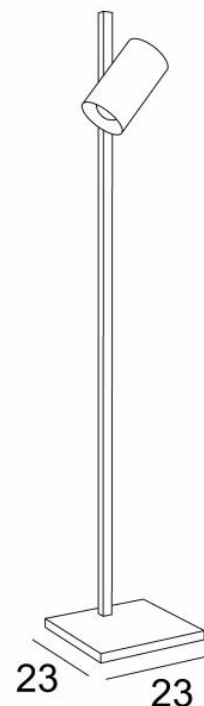

ULYSSE

ULYSSE in brushed bronze. Metal finish code: 29

122,5

Modern design reading light with a large cylindrical spotlight

The spotlight is adjustable and equipped with a classic bulb, simple but efficient lighting. With an E27 fitting, the LED bulb is easy to change

ULYSSE is entirely made of solid brass by craftsmen, who master both traditional and modern techniques. It is offered in many remarkable finishes. This small floor light is also available, with the same adjustable spot, as a wall light and as a table light, see [JONAS](#) or [MIDAS](#)

OVERALL SIZES

H122,5cm #23cm

BASE

#23 x 2,5cm

TECHNICAL DATA

One E27 fitting

The spotlight can be rotated to 270°

Spotlight dimensions : Ø9cm L16cm