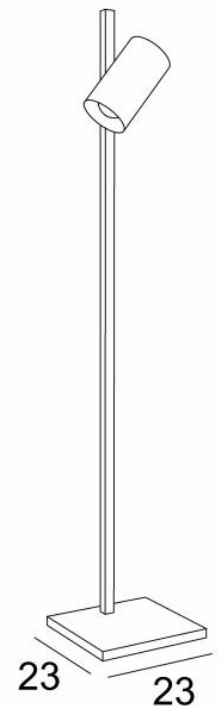

ULYSSE

ULYSSE in brushed bronze. Metal finish code: 29

122,5

Modern design reading light with a large cylindrical spotlight

The spotlight is adjustable and equipped with a classic bulb, simple but efficient lighting. With an E27 fitting, the LED bulb is easy to change

ULYSSE is entirely made of solid brass by craftsmen, who master both traditional and modern techniques. It is offered in many remarkable finishes. This small floor light is also available, with the same adjustable spot, as a wall light and as a table light, see [JONAS](#) or [MIDAS](#)

OVERALL SIZES

H122,5cm #23cm

BASE

#23 x 2,5cm

TECHNICAL DATA

One E27 fitting

The spotlight can be rotated to 270°

Spotlight dimensions : Ø9cm L16cm