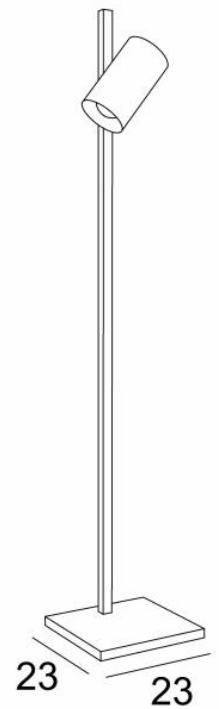

ULYSSE

ULYSSE in brushed bronze. Metal finish code: 29

122,5

Modern design reading light with a large cylindrical spotlight

The spotlight is adjustable and equipped with a classic bulb, simple but efficient lighting. With an E27 fitting, the LED bulb is easy to change

**ULYSSE** is entirely made of solid brass by craftsmen, who master both traditional and modern techniques. It is offered in many remarkable finishes. This small floor light is also available, with the same adjustable spot, as a wall light and as a table light, see **JONAS** or **MIDAS**

#### OVERALL SIZES

H122,5cm #23cm

#### TECHNICAL DATA

One E27 fitting

The spotlight can be rotated to 270°

Spotlight dimensions : Ø9cm L16cm

A foot switch on the cable (standard)

A foot dimmer on the cable (option)

Mandatory use of a LED bulb (safety)