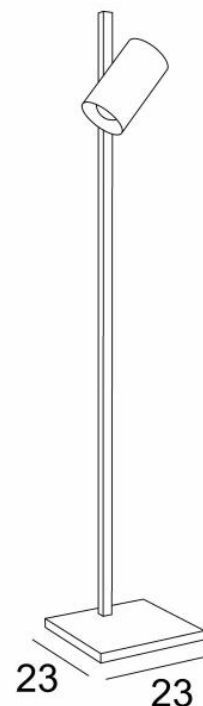

## ULYSSE

ULYSSE in brushed bronze. Metal finish code: 29

122,5

Modern design reading light with a large cylindrical spotlight

The spotlight is adjustable and equipped with a classic bulb, simple but efficient lighting. With an E27 fitting, the LED bulb is easy to change

### OVERALL SIZES

H122,5cm #23cm

### BASE

#23 x 2,5cm

### TECHNICAL DATA

One E27 fitting

The spotlight can be rotated to 270°

Spotlight dimensions : Ø9cm L16cm

A foot switch on the cable (standard)

A foot dimmer on the cable (option)

Mandatory use of a LED bulb (safety)