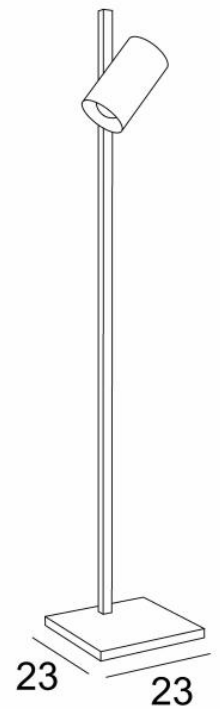

## ULYSSE

ULYSSE in brushed bronze. Metal finish code : 29

122,5

Modern design reading light with a large cylindrical spotlight

The spotlight is adjustable and equipped with a classic bulb, simple but efficient lighting. With an E27 fitting, the LED bulb is easy to change

**ULYSSE** is entirely made of solid brass by craftsmen, who master both traditional and modern techniques. It is offered in many remarkable finishes. This small floor light is also available, with the same adjustable spot, as a wall light and as a table light, see [JONAS](#) or [MIDAS](#)

### OVERALL SIZES

H122,5cm #23cm

### TECHNICAL DATA

One E27 fitting

The spotlight can be rotated to 270°

Spotlight dimensions : Ø9cm L16cm

A foot switch on the cable (standard)

A foot dimmer on the cable (option)

Mandatory use of a LED bulb (safety)