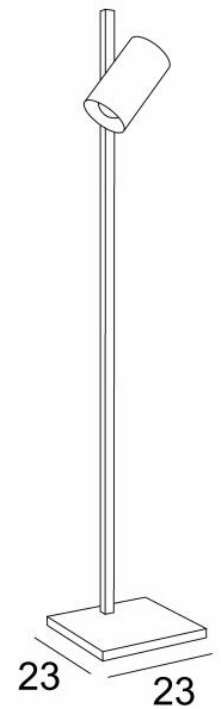

## ULYSSE

ULYSSE in brushed bronze. Metal finish code: 29

122,5

Modern design reading light with a large cylindrical spotlight

The spotlight is adjustable and equipped with a classic bulb, simple but efficient lighting. With an E27 fitting, the LED bulb is easy to change

**ULYSSE** is entirely made of solid brass by craftsmen, who master both traditional and modern techniques. It is offered in many remarkable finishes. This small floor light is also available, with the same adjustable spot, as a wall light and as a table light, see [JONAS](#) or [MIDAS](#)

### OVERALL SIZES

H122,5cm #23cm

### TECHNICAL DATA

One E27 fitting

The spotlight can be rotated to 270°

Spotlight dimensions : Ø9cm L16cm

A foot switch on the cable (standard)

A foot dimmer on the cable (option)

Mandatory use of a LED bulb (safety)