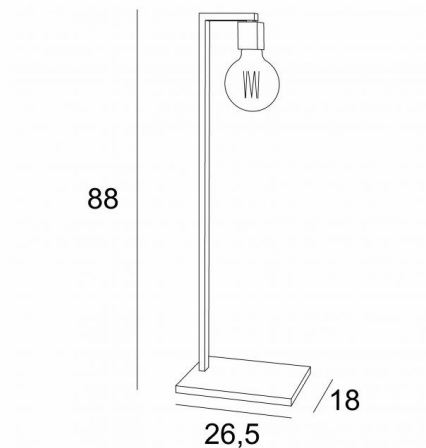

SEAN FLOOR

SEAN FLOOR in light bronze with gold bulb (Ø125mm)

Reading lamp with a simple and pure design. Fits easily into any interior. A foot dimmer can be installed optionally on the cable

OVERALL SIZES

H88cm L26,5cm

BASE

18 x 26,5 x 2,5cm

TECHNICAL DATA

One E27 fitting for decorative bulb

LED bulb Gold Ø95mm dim code 6833 000 (option)

LED bulb Gold Ø125mm dim code 6834 000 (option)

A foot switch on the cable (standard)