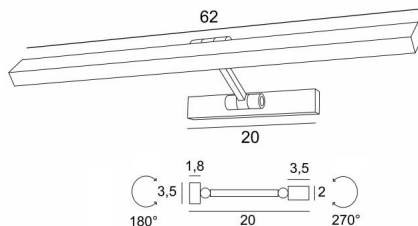

OUBA 65

OUBA 65 in light bronze. Metal finish code: 28

OUBA 65 is a picture or bookcase light with double ball joints and a length of 62cm
A LED module is integrated in the reflector, 270° rotatable. Warm, powerful and generous light, which has regular continuity over the entire length of the fixture
This fixture is made of solid brass by experienced craftsmen and the finishes offered are more than remarkable
This fixture is also available in a larger model, see [OUBA 35](#)

OVERALL SIZES

H3,5cm L62cm |→20cm

BASE

20 x 3,5 x 1,8cm

TECHNICAL DATA

LED module integrated in the reflector :
consumption 14,8W brightness 1560lm colour temperature 2700°K
No driver, this module works directly on 230V
Not dimmable picture light
The reflector is adjustable trough 270°
Reflector dimensions: L62 x 3,5cm H2cm
Adjustable arm through 180°
A fixing plate for the wall box ([plan in PDF](#))