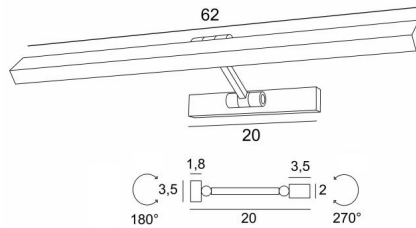

OUBA 65

OUBA 65 in light bronze. Metal finish code: 28

OUBA 65 is a picture or bookcase light with double ball joints and a length of 62cm
A LED module is integrated in the reflector, 270° rotatable. Warm, powerful and generous light, which has regular continuity over the entire length of the fixture
This fixture is made of solid brass by experienced craftsmen and the finishes offered are more than remarkable
This fixture is also available in a larger model, see [OUBA 35](#)

OVERALL SIZES

H3,5cm L62cm |→20cm

BASE

20 x 3,5 x 1,8cm

TECHNICAL DATA

LED module integrated in the reflector :
consumption 14,8W brightness 1560lm colour temperature 2700°K
No driver, this module works directly on 230V
Not dimmable picture light
The reflector is adjustable trough 270°
Reflector dimensions: L62 x 3,5cm H2cm
Adjustable arm through 180°
A fixing plate for the wall box ([plan in PDF](#))