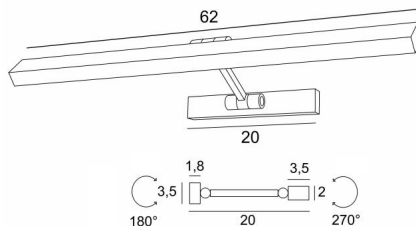

OUBA 65

OUBA 65 in light bronze. Metal finish code: 28

OUBA 65 is a picture or bookcase light with double ball joints and a length of 62cm
A LED module is integrated in the reflector, 270° rotatable. Warm, powerful and generous light, which has regular continuity over the entire length of the fixture
This fixture is made of solid brass by experienced craftsmen and the finishes offered are more than remarkable
This fixture is also available in a larger model, see [OUBA 35](#)

OVERALL SIZES

H3,5cm L62cm |→20cm

BASE

20 x 3,5 x 1,8cm

TECHNICAL DATA

LED module integrated in the reflector :
consumption 14,8W brightness 1560lm colour temperature 2700°K
No driver, this module works directly on 230V
Not dimmable picture light
The reflector is adjustable trough 270°
Reflector dimensions: L62 x 3,5cm H2cm
Adjustable arm through 180°
A fixing plate for the wall box ([plan in PDF](#))