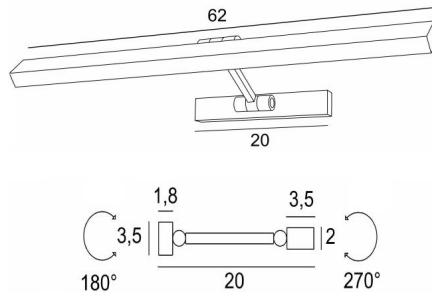

## OUBA 65

OUBA 65 in light bronze. Metal finish code: 28

**OUBA 65** is a picture or bookcase light with double ball joints and a length of 62cm  
A LED strip is integrated in the reflector, 270° rotatable. Warm, powerful and generous light, which has regular continuity over the entire length of the fixture

### OVERALL SIZES

H3,5cm L62cm |→20cm

### BASE

20 x 3,5 x 1,8cm

The reflector is adjustable through 270°

Reflector dimensions: L62 x 3,5cm H2cm

Adjustable arm through 180°

A fixing plate for the wall box ([plan in PDF](#))