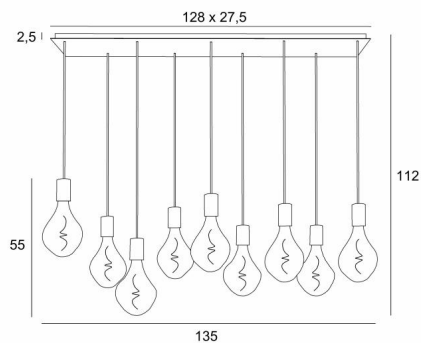

ARTEMIS 9

ARTEMIS 9 # in brushed brass with nine gold bulbs

ARTEMIS 9 # is a beautiful and elegant composition of nine bulbs fixed on a rectangular ceiling base
ARTEMIS is a beautiful faceted light bulb, full of beautiful lighting effects and very decorative. In this remarkable variation they will be as many luminous touches that will illuminate your interior

OVERALL SIZES

H112cm L135 x 37cm

BASE

Plate : 128 x 27,5cm

Frame : 125 x 24,5 x 2,5cm

TECHNICAL DATA

Nine E27 fittings with XXL cover

Silver LED bulb Ø165mm dimmable code 6843 000 (option)

Gold LED bulb Ø165mm dimmable code 6849 000 (option)

Dimmable suspension

The bottom of the lamp is 163cm from the floor with a ceiling height of 275cm. On request, we can adapt the cables to another ceiling height, see [ORDER FORM](#)