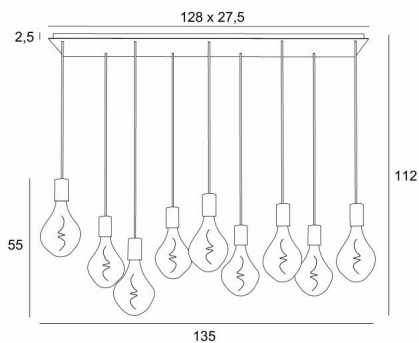

ARTEMIS 9

ARTEMIS 9 # in brushed brass with nine gold bulbs

ARTEMIS 9 # is a beautiful and elegant composition of nine bulbs fixed on a rectangular ceiling base
ARTEMIS is a beautiful faceted light bulb, full of beautiful lighting effects and very decorative. In this remarkable variation they will be as many luminous touches that will illuminate your interior

OVERALL SIZES

H112cm L135 x 37cm

BASE

Plate : 128 x 27,5cm

Frame : 125 x 24,5 x 2,5cm

TECHNICAL DATA

Nine E27 fittings with XXL cover

Silver LED bulb Ø165mm dimmable code 6843 000 (option)

Gold LED bulb Ø165mm dimmable code 6849 000 (option)

Dimmable suspension

The bottom of the lamp is 163cm from the floor with a ceiling height of 275cm. On request, we can adapt the cables to another ceiling height, see [ORDER FORM](#)