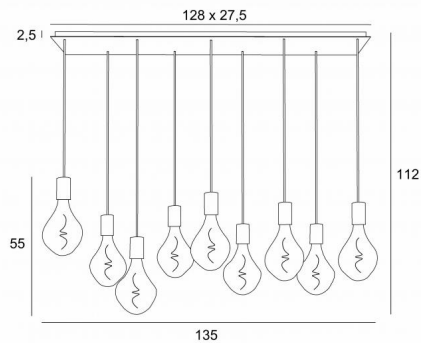

ARTEMIS 9 # in brushed bronze with nine gold bulbs

Artemis is a very beautiful bulb full of facets, very decorative and full of light effects. It will be highlighted when installed with others in a beautiful composition. This suspension will be the eye-catcher of your interior

OVERALL SIZES

H112cm L135 x 37cm

BASE

Plate : 128 x 27,5cm

Frame : 125 x 24,5 x 2,5cm

TECHNICAL DATA

Nine E27 fittings with XXL cover

Silver bulb : 6W - dimmable - code 6843 000 (option)

Gold bulb : 6W - dimmable - code 6849 000 (option)

Dimmable suspension

The bottom of the lamp is 163cm from the floor with a ceiling height of 275cm. On request, we can adapt the cables to another ceiling height

A frame that is attached to the ceiling before the plate is put against it

AVAILABLE METAL FINISHES AND CODES

02 - Structured black - 4958 002

25 - Brushed brass - 4958 025

28 - Light bronze - 4958 028

29 - Brushed bronze - 4958 029