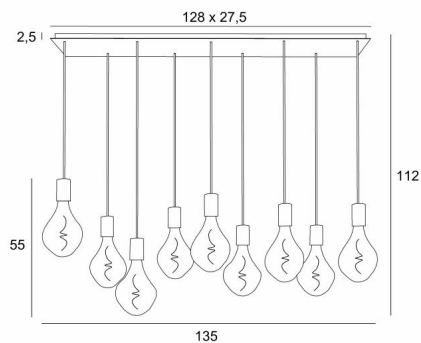

## ARTEMIS 9 #

ARTEMIS 9 # in brushed brass with nine gold bulbs

**ARTEMIS 9 #** is a beautiful and elegant composition of nine bulbs fixed on a rectangular ceiling base  
**ARTEMIS** is a beautiful faceted light bulb, full of beautiful lighting effects and very decorative. In this remarkable variation they will be as many luminous touches that will illuminate your interior

### OVERALL SIZES

H112cm L135 x 37cm

### BASE

Plate : 128 x 27,5cm

Frame : 125 x 24,5 x 2,5cm

### TECHNICAL DATA

Nine E27 fittings with XXL cover

**Silver LED bulb Ø165mm** dimmable code 6843 000 (option)

**Gold LED bulb Ø165mm** dimmable code 6849 000 (option)

Dimmable suspension

The bottom of the lamp is 163cm from the floor with a ceiling height of 275cm. On request, we can adapt the cables to another ceiling height, see [ORDER FORM](#)