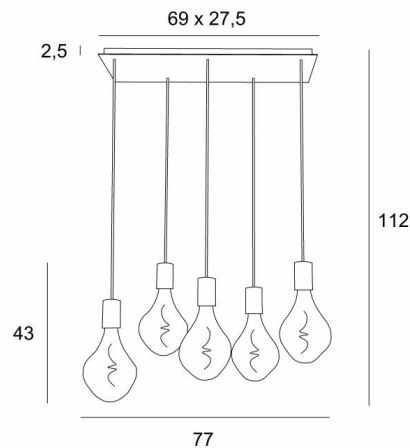

ARTEMIS 5

ARTEMIS 5 # in brushed bronze with five silver bulbs

ARTEMIS 5 # is a beautiful and elegant composition of five bulbs fixed on a rectangular ceiling base
ARTEMIS is a beautiful faceted light bulb, full of beautiful lighting effects and very decorative. In this remarkable variation they will be as many luminous touches that will illuminate your interior

OVERALL SIZES

H112cm L77 x 37cm

BASE

Plate : 69 x 27,5cm

Frame : 66 x 24,5 x 2,5cm

TECHNICAL DATA

Five E27 fittings with XXL cover

Silver LED bulb Ø165mm dimmable code 6843 000 (option)

Gold LED bulb Ø165mm dimmable code 6849 000 (option)

Dimmable suspension

The bottom of the lamp is 163cm from the floor with a ceiling height of 275cm. On request, we can adapt the cables to another ceiling height, see [ORDER FORM](#)