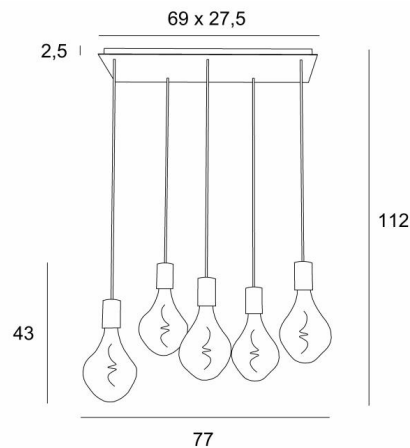

## ARTEMIS 5 #

ARTEMIS 5 # in brushed brass with five gold bulbs

**ARTEMIS 5 #** is a beautiful and elegant composition of five bulbs fixed on a rectangular ceiling base  
**ARTEMIS** is a beautiful faceted light bulb, full of beautiful lighting effects and very decorative. In this remarkable variation they will be as many luminous touches that will illuminate your interior

### OVERALL SIZES

H112cm L77 x 37cm

### BASE

Plate : 69 x 27,5cm

Frame : 66 x 24,5 x 2,5cm

### TECHNICAL DATA

Five E27 fittings with XXL cover

**Silver LED bulb Ø165mm** dimmable code 6843 000 (option)

**Gold LED bulb Ø165mm** dimmable code 6849 000 (option)

Dimmable suspension

The bottom of the lamp is 163cm from the floor with a ceiling height of 275cm. On request, we can adapt the cables to another ceiling height, see [ORDER FORM](#)