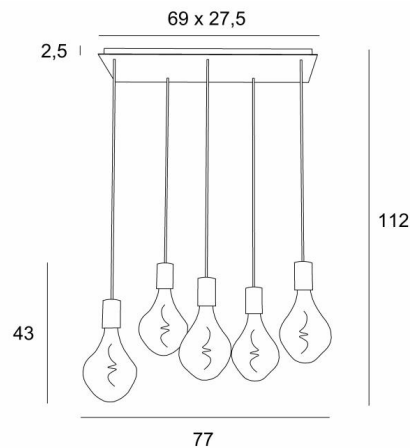

ARTEMIS 5

ARTEMIS 5 # in brushed brass with five gold bulbs

ARTEMIS 5 # is a beautiful and elegant composition of five bulbs fixed on a rectangular ceiling base
ARTEMIS is a beautiful faceted light bulb, full of beautiful lighting effects and very decorative. In this remarkable variation they will be as many luminous touches that will illuminate your interior

OVERALL SIZES

H112cm L77 x 37cm

BASE

Plate : 69 x 27,5cm

Frame : 66 x 24,5 x 2,5cm

TECHNICAL DATA

Five E27 fittings with XXL cover

Silver LED bulb Ø165mm dimmable code 6843 000 (option)

Gold LED bulb Ø165mm dimmable code 6849 000 (option)

Dimmable suspension

The bottom of the lamp is 163cm from the floor with a ceiling height of 275cm. On request, we can adapt the cables to another ceiling height, see [ORDER FORM](#)