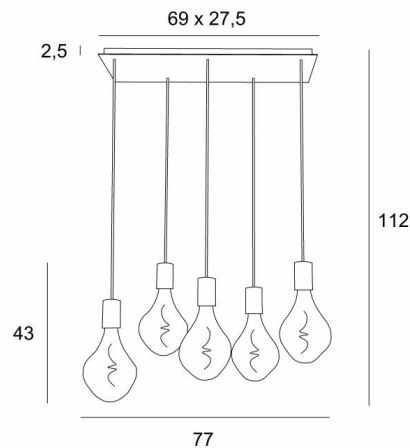

## ARTEMIS 5 #

ARTEMIS 5 # in brushed bronze with five silver bulbs

**ARTEMIS 5 #** is a beautiful and elegant composition of five bulbs fixed on a rectangular ceiling base  
**ARTEMIS** is a beautiful faceted light bulb, full of beautiful lighting effects and very decorative. In this remarkable variation they will be as many luminous touches that will illuminate your interior

### OVERALL SIZES

H112cm L77 x 37cm

### BASE

Plate : 69 x 27,5cm

Frame : 66 x 24,5 x 2,5cm

### TECHNICAL DATA

Five E27 fittings with XXL cover

**Silver LED bulb Ø165mm** dimmable code 6843 000 (option)

**Gold LED bulb Ø165mm** dimmable code 6849 000 (option)

Dimmable suspension

The bottom of the lamp is 163cm from the floor with a ceiling height of 275cm. On request, we can adapt the cables to another ceiling height, see [ORDER FORM](#)