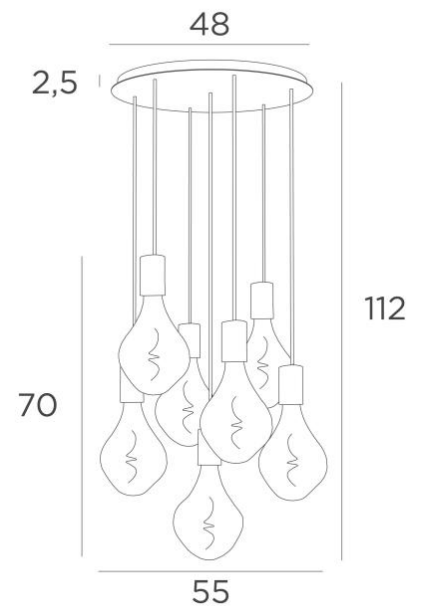

ARTEMIS 7 o48

ARTEMIS 7 o48 in brushed brass with seven gold bulbs

ARTEMIS 7 o48 is a beautiful and elegant composition of seven bulbs fixed on a round ceiling base
ARTEMIS is a beautiful faceted light bulb, full of beautiful lighting effects and very decorative. In this remarkable variation they will be as many luminous touches that will illuminate your interior

OVERALL SIZES

H112cm Ø55cm

BASE

Plate : Ø48cm

Frame : Ø44 x 2,5cm

TECHNICAL DATA

Seven E27 fittings with XXL cover

Silver LED bulb Ø165mm dimmable code 6843 000 (option)

Gold LED bulb Ø165mm dimmable code 6849 000 (option)

Dimmable suspension

The bottom of the lamp is 163cm from the floor with a ceiling height of 275cm. On request, we can adapt the cables to another ceiling height, see [ORDER FORM](#)