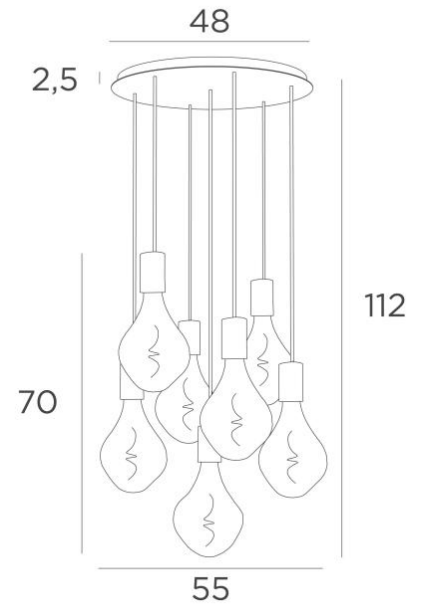

## ARTEMIS 7 o48

ARTEMIS ambiance

**ARTEMIS 7 o48** is a beautiful and elegant composition of seven bulbs fixed on a round ceiling base  
**ARTEMIS** is a beautiful faceted light bulb, full of beautiful lighting effects and very decorative. In this remarkable variation they will be as many luminous touches that will illuminate your interior

### OVERALL SIZES

H112cm Ø55cm

### BASE

Plate : Ø48cm

Frame : Ø44 x 2,5cm

### TECHNICAL DATA

Seven E27 fittings with XXL cover

**Silver LED bulb Ø165mm** dimmable code 6843 000 (option)

**Gold LED bulb Ø165mm** dimmable code 6849 000 (option)

Dimmable suspension

The bottom of the lamp is 163cm from the floor with a ceiling height of 275cm. On request, we can adapt the cables to another ceiling height, see [ORDER FORM](#)