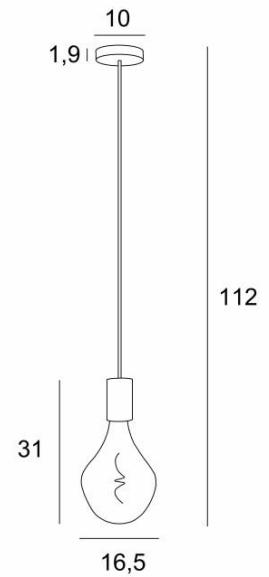

ARTEMIS 1 o10

ARTEMIS 1 o10 in brushed brass with a gold bulb

ARTEMIS is a very nice and decorative light bulb full of facets and nice lighting effects

ARTEMIS 1 o is a suspension for a single **ARTEMIS** bulb, which will be highlighted by this suspension

OVERALL SIZES

H112cm Ø16,5cm

BASE

Ø10 x 1,9cm

TECHNICAL DATA

One E27 fitting with XXL cover

Silver LED bulb Ø165mm dimmable code 6843 000 (option)

Gold LED bulb Ø165mm dimmable code 6849 000 (option)

Dimmable suspension

The bottom of the lamp is 163cm from the floor with a ceiling height of 275cm. On request, we can adapt the cable to another ceiling height, see [ORDER FORM](#)

A fixing plate for the ceiling base ([plan in PDF](#))