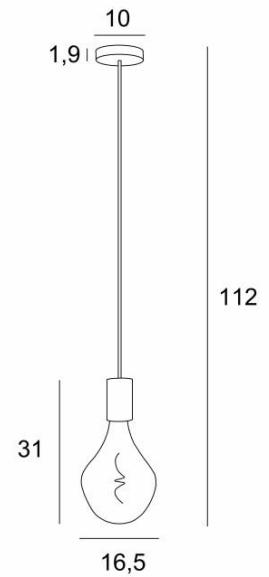

## ARTEMIS 1 o10

ARTEMIS 1 o10 in brushed bronze with one silver bulb

**ARTEMIS** is a very nice and decorative light bulb full of facets and nice lighting effects

**ARTEMIS 1 o** is a suspension for a single **ARTEMIS** bulb, which will be highlighted by this suspension

### OVERALL SIZES

H112cm Ø16,5cm

### BASE

Ø10 x 1,9cm

### TECHNICAL DATA

One E27 fitting with XXL cover

**Silver LED bulb Ø165mm** dimmable code 6843 000 (option)

**Gold LED bulb Ø165mm** dimmable code 6849 000 (option)

Dimmable suspension

The bottom of the lamp is 163cm from the floor with a ceiling height of 275cm. On request, we can adapt the cable to another ceiling height, see [ORDER FORM](#)