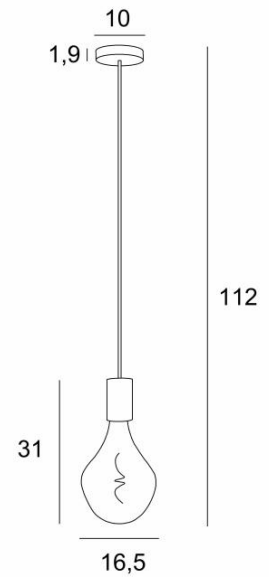

ARTEMIS 1 o10

ARTEMIS 1 o10 in brushed bronze with a silver bulb

ARTEMIS is a very nice and decorative light bulb full of facets and nice lighting effects

ARTEMIS 1 o is a suspension for a single **ARTEMIS** bulb, which will be highlighted by this suspension

OVERALL SIZES

H112cm Ø16,5cm

BASE

Ø10 x 1,9cm

TECHNICAL DATA

One E27 fitting with XXL cover

Silver LED bulb Ø165mm dimmable code 6843 000 (option)

Gold LED bulb Ø165mm dimmable code 6849 000 (option)

Dimmable suspension

The bottom of the lamp is 163cm from the floor with a ceiling height of 275cm. On request, we can adapt the cable to another ceiling height, see [ORDER FORM](#)

A fixing plate for the ceiling base ([plan in PDF](#))