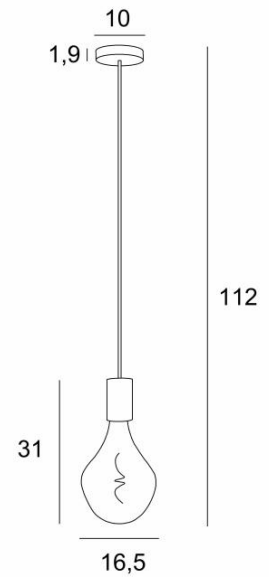

ARTEMIS 1 o10

ARTEMIS 1 o10 in brushed bronze with one silver bulb

ARTEMIS is a very nice and decorative light bulb full of facets and nice lighting effects

ARTEMIS 1 o is a suspension for a single **ARTEMIS** bulb, which will be highlighted by this suspension

OVERALL SIZES

H112cm Ø16,5cm

BASE

Ø10 x 1,9cm

TECHNICAL DATA

One E27 fitting with XXL cover

Silver LED bulb Ø165mm dimmable code 6843 000 (option)

Gold LED bulb Ø165mm dimmable code 6849 000 (option)

Dimmable suspension

The bottom of the lamp is 163cm from the floor with a ceiling height of 275cm. On request, we can adapt the cable to another ceiling height, see [ORDER FORM](#)

A fixing plate for the ceiling base ([plan in PDF](#))