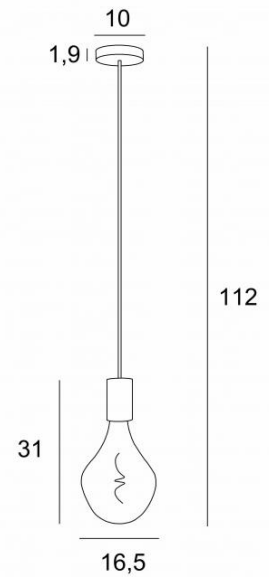

ARTEMIS 1 o

ARTEMIS 1 o in brushed brass with a gold bulb

Artemis is a beautiful bulb full of facets, very decorative and full of light effects. It will be highlighted with this suspension

OVERALL SIZES

H112cm Ø16,5cm

BASE

Ø10 x 1,9cm

TECHNICAL DATA

One E27 fitting with XXL cover

Silver bulb : 6W - dimmable - code 6843 000 (option)

Gold bulb : 6W - dimmable - code 6849 000 (option)

Dimmable suspension

The bottom of the lamp is 163cm from the floor with a ceiling height of 275cm. On request, we can adapt the cable to another ceiling height