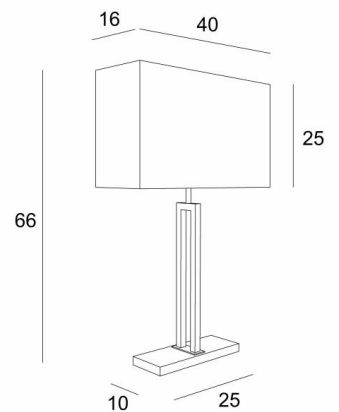

KHETY

KHETY in brushed and light bronze (code 98) with lampshade in Arrow Akagera (fabric from category 4)

Prestigious table light with a beautiful rectangular lampshade

Highly decorative, **KHETY** easily fits into any decor

OVERALL SIZES

H66cm L40 x 16cm

BASE

Solid brass base : 25 x 10 x 1,5cm

TECHNICAL DATA

E27 fitting with ring

Switch on the cable

AVAILABLE METAL FINISHES AND CODES

25 - Brushed brass - 2452 025

29 - Brushed bronze - 2452 029

98 - Brushed bronze & Light bronze - 2452 098

LAMPSHADE : SIZES & CODE

40x16 - 40x16 - 25cm

Code: 2452 + fabric code

We propose more than 180 fabrics/materials/colors for lampshades