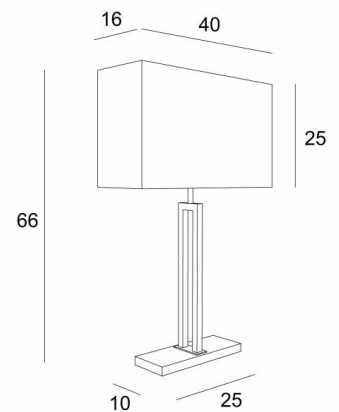

KHETY

KHETY in brushed and light bronze (code 98) with lampshade in Arrow Akagera (fabric from category 4)

Prestigious table light with a beautiful rectangular lampshade

Highly decorative, **KHETY** easily fits into any decor

OVERALL SIZES

H66cm L40 x 16cm

BASE

Solid brass base : 25 x 10 x 1,5cm

TECHNICAL DATA

E27 fitting with ring

Switch on the cable

AVAILABLE METAL FINISHES AND CODES

98 - Brushed bronze & Light bronze - 2452 098

LAMPSHADE : SIZES & CODE

40x16 - 40x16 - 25cm

Code: 2452 + fabric code

We propose more than 150 materials/colors for lampshades.