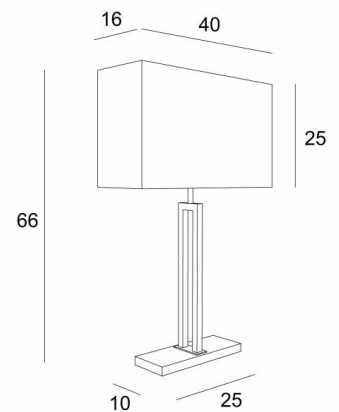

KHETY

KHETY in brushed and light bronze (code 98) with lampshade in Arrow Akagera (fabric from category 4)

Prestigious table light with a beautiful rectangular lampshade

Highly decorative, **KHETY** easily fits into any decor

OVERALL SIZES

H66cm L40 x 16cm

BASE

Solid brass base : 25 x 10 x 1,5cm

TECHNICAL DATA

E27 fitting with ring

Switch on the cable

AVAILABLE METAL FINISHES AND CODES

25 - Brushed brass - 2452 025

29 - Brushed bronze - 2452 029

98 - Brushed bronze & Light bronze - 2452 098

LAMPSHADE : SIZES & CODE

40x16 - 40x16 - 25cm

Code: 2452 + fabric code

We propose more than 180 fabrics/materials/colors for lampshades