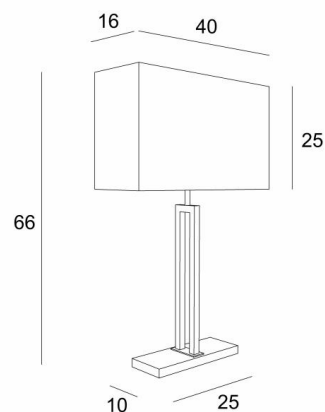

KHETY

KHETY in brushed and light bronze (code 98) with lampshade in Arrow Akagera (fabric from category 4)

Prestigious table light with a beautiful rectangular lampshade

Highly decorative, **KHETY** easily fits into any decor

OVERALL SIZES

H66cm L40 x 16cm

BASE

Solid brass base : 25 x 10 x 1,5cm

TECHNICAL DATA

E27 fitting with ring

Switch on the cable

AVAILABLE METAL FINISHES AND CODES

25 - Brushed brass - 2452 025

29 - Brushed bronze - 2452 029

98 - Brushed bronze & Light bronze - 2452 098

LAMPSHADE : SIZES & CODE

40x16 - 40x16 - 25cm

Code: 2452 + fabric code

We propose more than 180 fabrics/materials/colors for lampshades